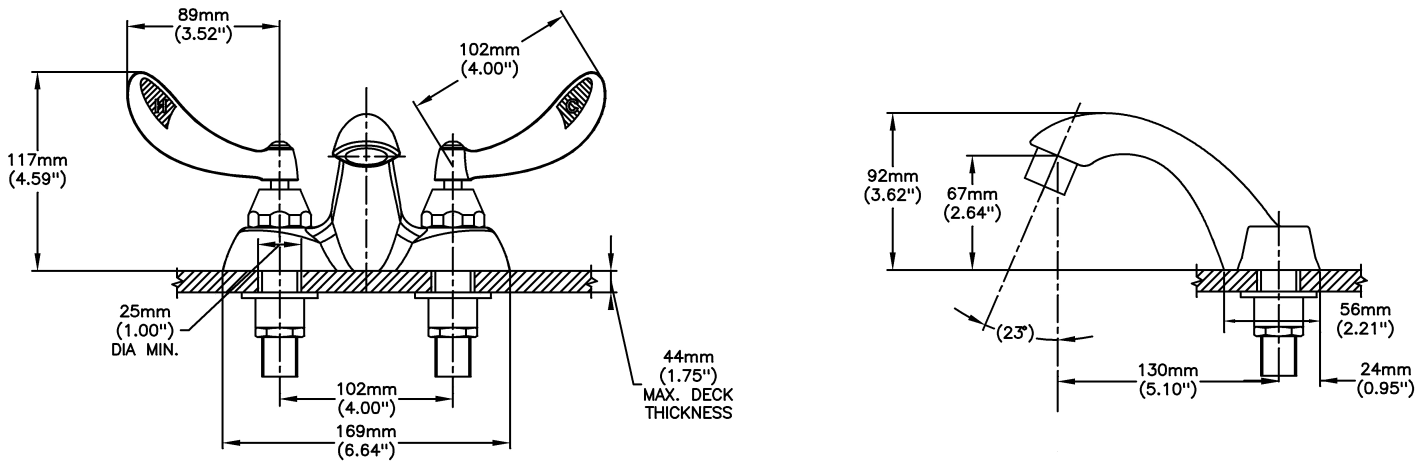

#### SPECIFICATION:

- HEAVY DUTY CAST BRASS centerset faucet
- 102mm (4") centers, two handle
- Polished chrome plated finish with polished underspout
- Metal hold-down package
- 4" Centerset- CER-TECK ceramic structures
- Outlet#: 2 - Vandal Resistant 1.5 GPM (5.7 L/Min) Laminar w/Agion® Antimicrobial
- Handle#: 4 - 102 mm (4") Blade Handles- ADA Compliant-Sanitary Hoods- Metal-Color indexed-Vandal resistant screws
- Standard Product with Cast Open Grid Strainer (No Pop-up Hole)
- Handle Temperature Indicators

#### OPERATION:

- Not Available

***(Dimensional drawing on following page)***

Delta reserves the right (1) to make changes to specifications and materials, and (2) to change or discontinue models, both without notice or obligation. Dimensions are for reference. Measurement may vary plus or minus 6mm(0.25"). Mounting locations are suggested only. Check with local codes for requirements in your area. This spec was produced December 05, 2016.

INLETS: 1/2" MIP/COUPLING NUTS (NUTS NOT SUPPLIED)

Delta reserves the right (1) to make changes to specifications and materials, and (2) to change or discontinue models, both without notice or obligation. Dimensions are for reference. Measurement may vary plus or minus 6mm(0.25"). Mounting locations are suggested only. Check with local codes for requirements in your area. This spec was produced December 05, 2016.