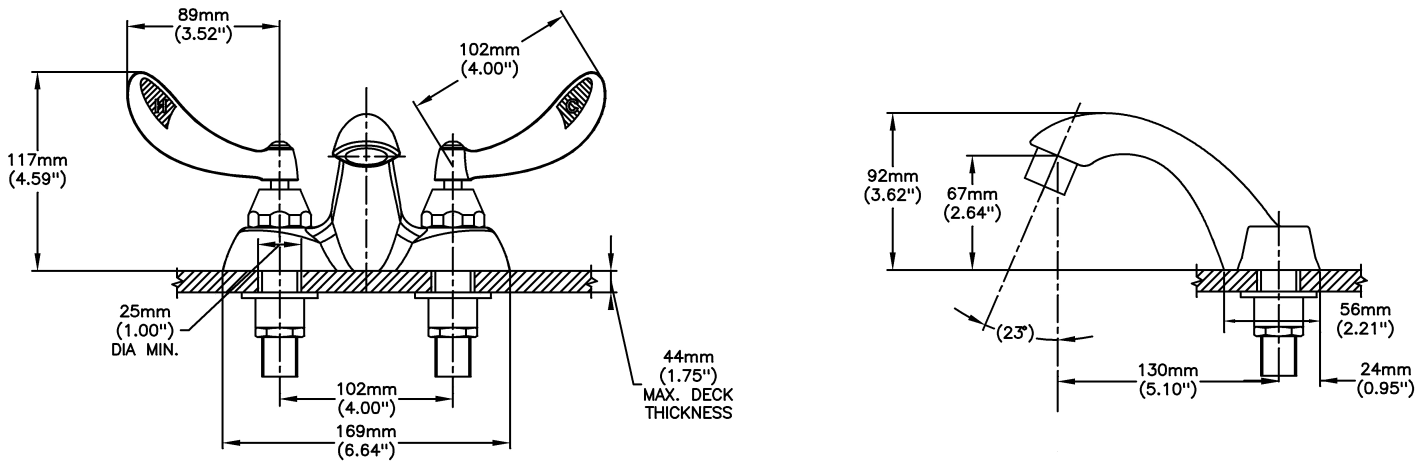

Lavatory Faucets

4" Centerset- CER-TECK ceramic structures

Model No: 21C144-TI

COMPLIES WITH:

- CSA certified
- Complies to ASME A112.18.1/CSA B125.1
- Verified compliant with 0.25% weighted average Pb content regulations
-  Handles No. 2, 3, 4 and 5
Indicates compliance to ICC/ANSI A117.1
-  Outlet options 2,3 and 4 are EPA WaterSense listed
- (Contact Delta Representative for State and/or Local Approvals)

SPECIFICATION:

- HEAVY DUTY CAST BRASS centerset faucet
- 102mm (4") centers, two handle
- Polished chrome plated finish with polished underspout
- Metal hold-down package
- 4" Centerset- CER-TECK ceramic structures
- Outlet#: 4 - Standard 1.5 GPM (5.7 L/Min) Flow Control Aerator
- Handle#: 4 - 102 mm (4") Blade Handles- ADA Compliant-Sanitary Hoods- Metal-Color indexed-Vandal resistant screws
- Standard Product Less Pop-up (No Pop-up Hole)
- Handle Temperature Indicators

OPERATION:

- Not Available

(Dimensional drawing on following page)

Delta reserves the right (1) to make changes to specifications and materials, and (2) to change or discontinue models, both without notice or obligation. Dimensions are for reference. Measurement may vary plus or minus 6mm(0.25"). Mounting locations are suggested only. Check with local codes for requirements in your area. This spec was produced December 05, 2016.

INLETS: 1/2" MIP/COUPLING NUTS (NUTS NOT SUPPLIED)

Delta reserves the right (1) to make changes to specifications and materials, and (2) to change or discontinue models, both without notice or obligation. Dimensions are for reference. Measurement may vary plus or minus 6mm(0.25"). Mounting locations are suggested only. Check with local codes for requirements in your area. This spec was produced December 05, 2016.