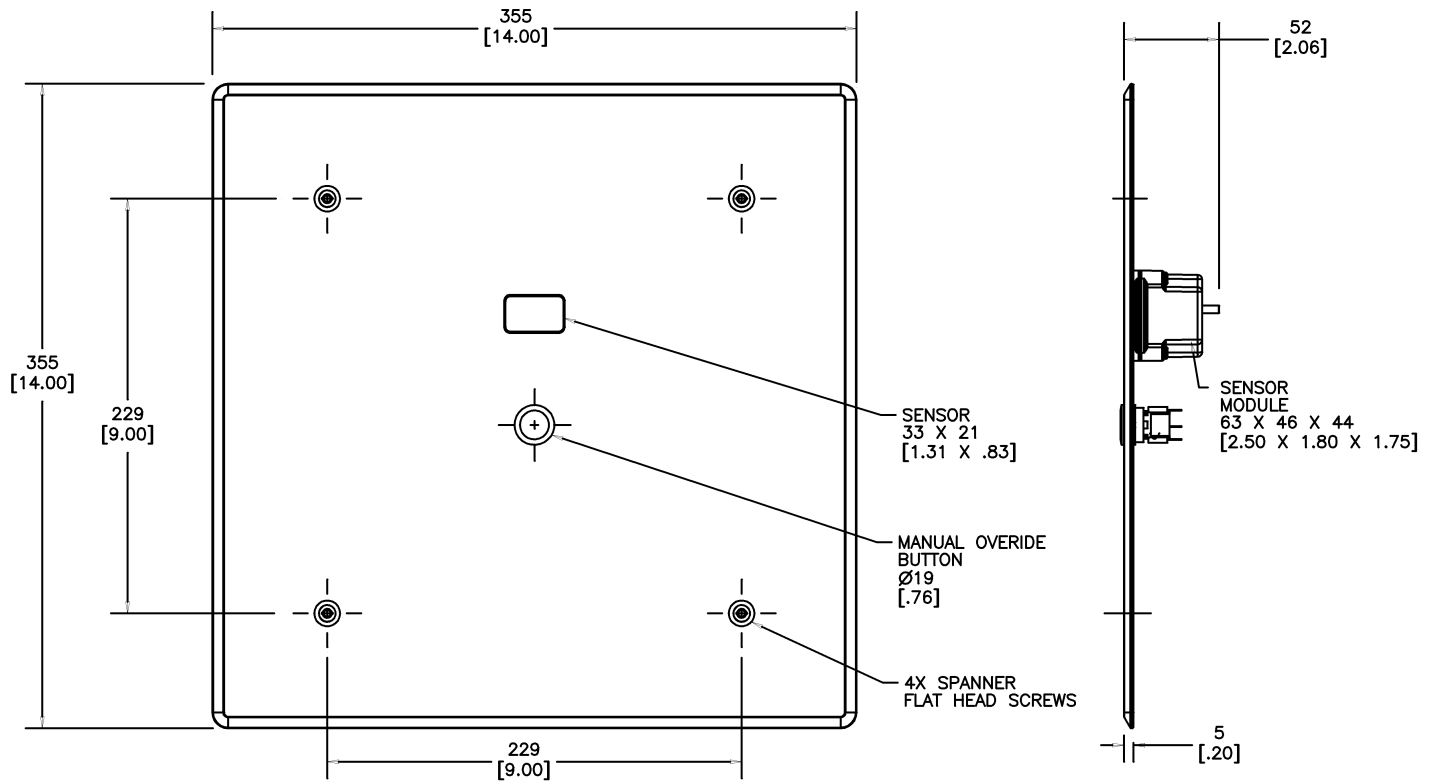

NOTES:

(3) For separate purchase of a Hardwire Converter with Battery Back-up, see061047A

SPECIFICATION:

- Hardwire (24 VAC) infrared electronic activated concealed flush valve system
- Stainless steel cover with integral sensor utilizing H2Optics® technology and S/S vandal resistant mounting screws
- Metal mounting box or frame, power function light, field selectable sensor range
- Preset blocking time, built-in activation delay
- Electronic manual override
- Solenoid operation valve
- HARD WIRE operated
- For WALLHUNG WC with 1 1/2" BACK inlet
- With 14" x 14" Front Access Wallplate
- External water conserving flush adjustment: Factory set to 6 Litre(1.6 Gal.) - Field Adjustable from 4.8L to 25L (1.27 to 6.6 Gal.)

OPERATION:

- 8 second blocking time
- 4 second activation delay
- Adjustable flush volume using adjustment screw on flush valve
- Selectable sensing distance: 24" to 56" in 8" increments. Factory set to 40"

(Dimensional drawing on following page)

Delta reserves the right (1) to make changes to specifications and materials, and (2) to change or discontinue models, both without notice or obligation. Dimensions are for reference. Measurement may vary plus or minus 6mm(0.25"). Mounting locations are suggested only. Check with local codes for requirements in your area. This spec was produced December 19, 2016.

Delta reserves the right (1) to make changes to specifications and materials, and (2) to change or discontinue models, both without notice or obligation. Dimensions are for reference. Measurement may vary plus or minus 6mm(0.25"). Mounting locations are suggested only. Check with local codes for requirements in your area. This spec was produced December 19, 2016.