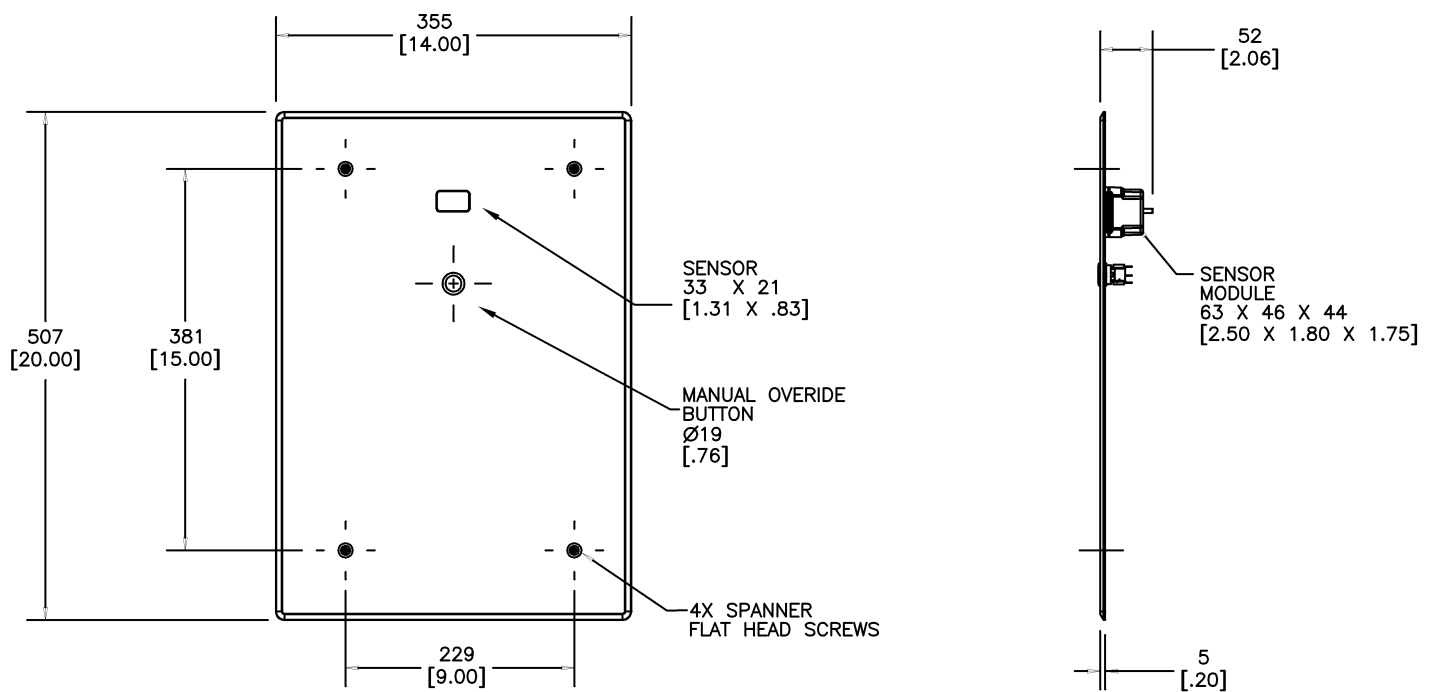

NOTES:

(3) For separate purchase of a Hardwire Converter with Battery Back-up, see061047A

SPECIFICATION:

- Hardwire (24 VAC) infrared electronic activated concealed flush valve system
- Stainless steel cover with integral sensor utilizing H2Optics® technology and S/S vandal resistant mounting screws
- Metal mounting box or frame, power function light, field selectable sensor range
- Preset blocking time, built-in activation delay
- Electronic manual override
- Solenoid operation valve
- HARD WIRE operated
- For WALLHUNG WC with 1 1/2" BACK inlet
- With 14" x 20" Front Access Wallplate
- External water conserving flush adjustment: Factory set to 6 Litre(1.6 Gal.) - Field Adjustable from 4.8L to 25L (1.27 to 6.6 Gal.)

OPERATION:

- 8 second blocking time
- 4 second activation delay
- Adjustable flush volume using adjustment screw on flush valve
- Selectable sensing distance: 24" to 56" in 8" increments. Factory set to 40"
- 24 hour courtesy flush factory set to off

(Dimensional drawing on following page)

Delta reserves the right (1) to make changes to specifications and materials, and (2) to change or discontinue models, both without notice or obligation. Dimensions are for reference. Measurement may vary plus or minus 6mm(0.25"). Mounting locations are suggested only. Check with local codes for requirements in your area. This spec was produced December 20, 2016.

Delta reserves the right (1) to make changes to specifications and materials, and (2) to change or discontinue models, both without notice or obligation. Dimensions are for reference. Measurement may vary plus or minus 6mm(0.25"). Mounting locations are suggested only. Check with local codes for requirements in your area. This spec was produced December 20, 2016.