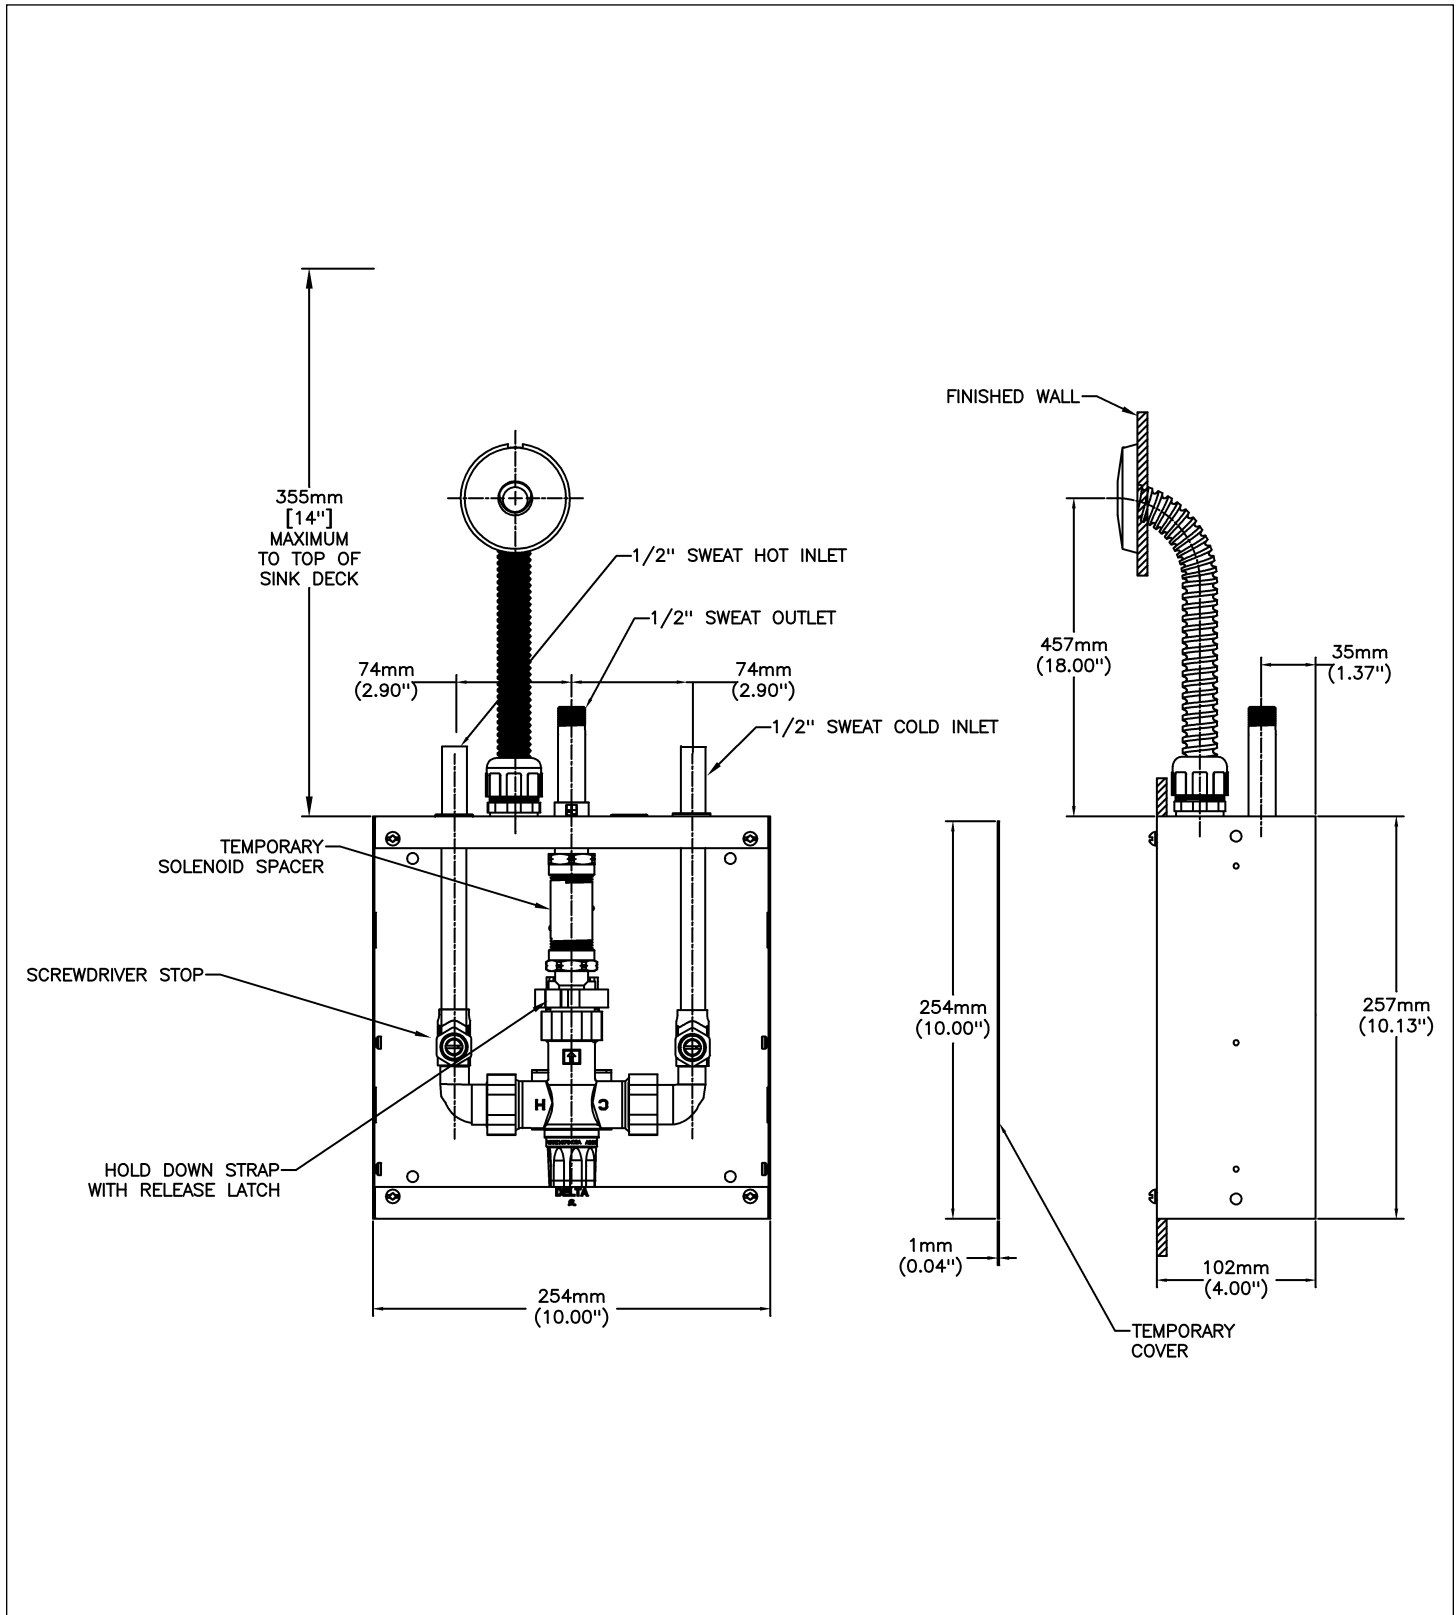

Electronic Faucets

Electronic Control Box for E-Lav Faucets - Rough-In
ONLY with Thermostatic Mix Valve

Model No: ELAVT0008ARI

COMPLIES WITH:

- CSA certified to CSA B125.3, ASSE 1069, ASSE 1070 and NSF372
- Complies to NSF61 Section 9
- Verified compliant with 0.25% weighted average Pb content regulations
- (Contact Delta Representative for State and/or Local Approvals)

NOTES:

Verified compliant with 0.25% weighted average Pb content regulations

SPECIFICATION:

- Control Box Rough-In
- For recessed wall mounting
- 10" square metal box with cover
- Hot and Cold inlet supplies
- Point of use thermostatic mixing valve
- Integral check valves in hot and cold inlets to prevent crossflow
- Outlet temperature range 95-120°F (35-49°C)
- Maximum flow 11 gpm (42 L/min) @ 45 psi pressure loss, minimum flow 0.34 gpm (1.36 L/min)
- Factory assembled waterway components with stops

Delta reserves the right (1) to make changes to specifications and materials, and (2) to change or discontinue models, both without notice or obligation. Dimensions are for reference. Measurement may vary plus or minus 6mm(0.25"). Mounting locations are suggested only. Check with local codes for requirements in your area. This spec was produced February 13, 2017.