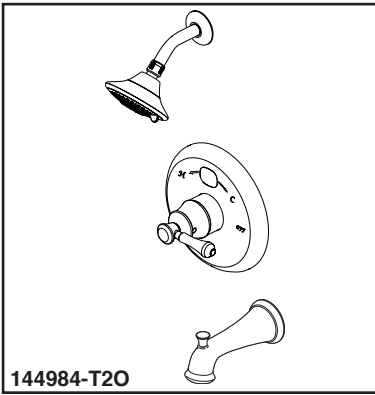

TUB AND SHOWER FAUCET

■ Tub and Shower

FEATURES:

- Monitor® 14 Series pressure balance bath mixing valve with Scald-Guard®
- Temp₂O™ Tub/Shower
- Touch-Clean® nozzles

STANDARD SPECIFICATIONS:

- Maintains a balanced pressure of hot and cold water even when a valve is turned on or off elsewhere in the system
- For use with MultiChoice® Universal rough valve body. (R10000 Series)
- Back-to-back installation capability
- Solid brass forged body
- Temperature only controlled with handle
- Field adjustable to limit handle rotation into hot water zone
- 120° maximum handle rotation
- Temperature display changes color as temperature increases
- Easy-turn 5-spray adjustable showerhead
- Uses 3 AAA batteries (included)
- Low battery indicator on LED screen

WARRANTY

- Lifetime limited warranty on parts (other than electronic parts and batteries) and finishes; or, for commercial users, for 5 years from the date of purchase.
- 5 year limited warranty on electronic parts (other than batteries); or for commercial users, for 1 year from the date of purchase. No warranty is provided on batteries.

COMPLIES WITH

- ASME A112.18.1 / CSA B125.1
- Indicates compliance to ICC/ANSI A117.1 - Valve control only
- EPA WaterSense®

144984-T20

Submitted Model No.: _____

Specific Features: _____