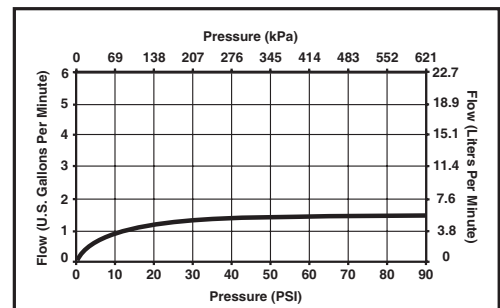

TUB AND SHOWER FAUCET

■ Tub and Shower

FEATURES:

- Monitor® 14 Series pressure balance bath mixing valve with Scald-Guard®
- Temp₂O™ Tub/Shower
- Touch-Clean® nozzles

STANDARD SPECIFICATIONS:

- Maintains a balanced pressure of hot and cold water even when a valve is turned on or off elsewhere in the system
- For use with MultiChoice® Universal rough valve body. (R10000 Series)
- Back-to-back installation capability
- Solid brass forged body
- Temperature only controlled with handle
- Field adjustable to limit handle rotation into hot water zone
- 120° maximum handle rotation
- Temperature display changes color as temperature increases
- Easy-turn 5-spray adjustable showerhead
- Uses 3 AAA batteries (included)
- Low battery indicator on LED screen

WARRANTY

- Lifetime limited warranty on parts (other than electronic parts and batteries) and finishes; or, for commercial users, for 5 years from the date of purchase.
- 5 year limited warranty on electronic parts (other than batteries); or for commercial users, for 1 year from the date of purchase. No warranty is provided on batteries.

COMPLIES WITH

- ASME A112.18.1 / CSA B125.1
- Indicates compliance to ICC/ANSI A117.1 - Valve control only
- EPA WaterSense®

144984-T20

Submitted Model No.: _____

Specific Features: _____