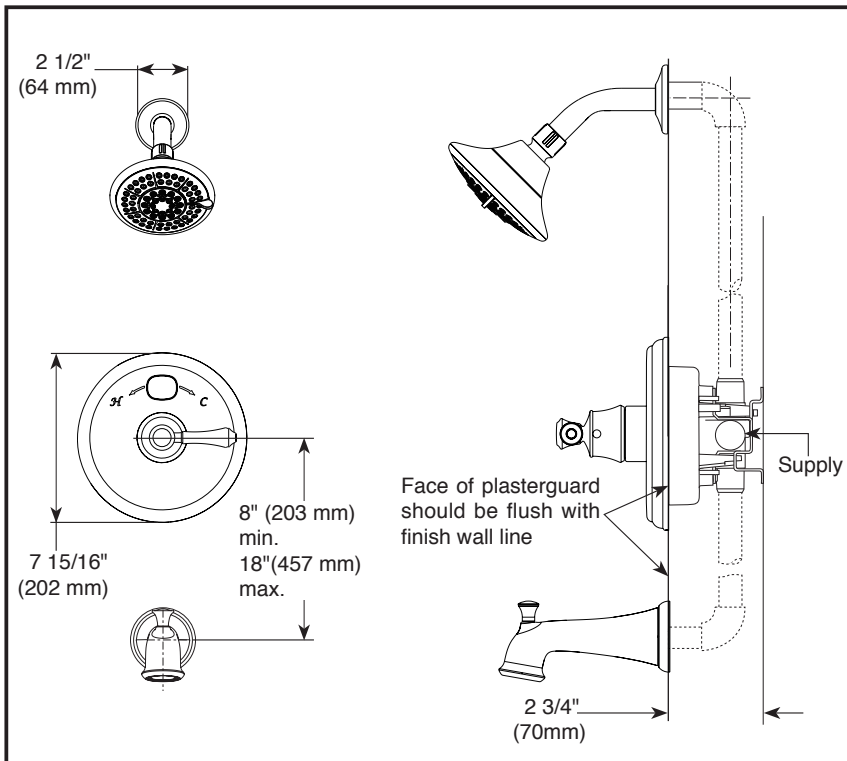

### STANDARD SPECIFICATIONS:

- Maintains a balanced pressure of hot and cold water even when a valve is turned on or off elsewhere in the system
- For use with MultiChoice® Universal rough valve body. (R10000 Series)
- Back-to-back installation capability
- Solid brass forged body
- Temperature only controlled with handle
- Field adjustable to limit handle rotation into hot water zone
- 120° maximum handle rotation
- Temperature display changes color as temperature increases
- Easy-turn 5-spray adjustable showerhead
- Uses 3 AAA batteries (included)
- Low battery indicator on LED screen

#### RP78575 ▲ (Showerhead)