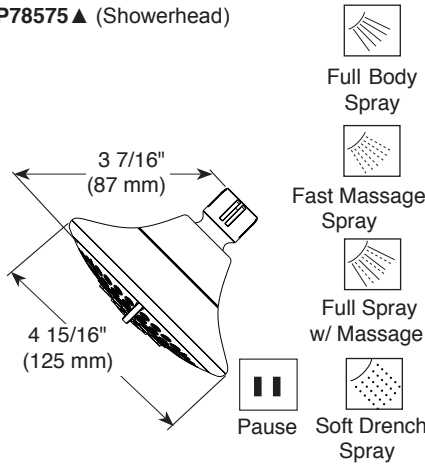

RP78575 ▲ (Showerhead)