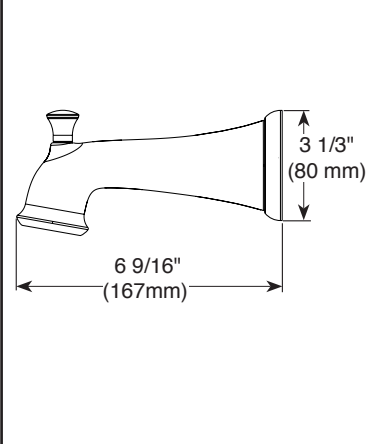

RP52153 ▲ (Pull-Up Diverter)

▲ Designate proper finish suffix

Delta reserves the right (1) to make changes in specifications and materials, and (2) to change or discontinue models, both without notice or obligation. Dimensions are for reference only. See current full-line price book or www.deltafaucet.com for finish options and product availability.

DSP-B-144984-T20 Rev. B

55 E. 111th Street, Indianapolis, Indiana 46280
350 South Edgeware Road, St. Thomas, Ontario Canada N5P 4L1
© 2015 Masco Corporation of Indiana