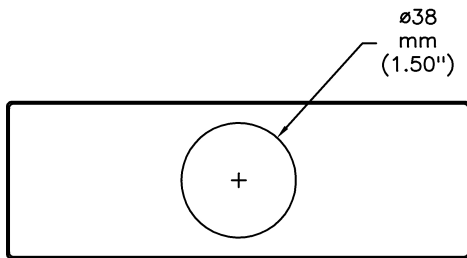

Electronic Faucets

Arzo® Decorative Cover plate - 102 mm (4.0") centers
Reduces Max. Deck Thickness to 28 MM (1 1/8")

Model No: 062021A

COMPLIES WITH:

- (Contact Delta Representative for State and/or Local Approvals)

SPECIFICATION:

- Reduces Max Deck Thickness to 28 mm (1.125")
- 154 mm (6.06") x 52 mm (2.02")
- Chrome Finish

OPERATION:

- Not Available

(Dimensional drawing on following page)

Delta reserves the right (1) to make changes to specifications and materials, and (2) to change or discontinue models, both without notice or obligation. Dimensions are for reference. Measurement may vary plus or minus 6mm(0.25"). Mounting locations are suggested only. Check with local codes for requirements in your area. This spec was produced July 18, 2016.

Delta reserves the right (1) to make changes to specifications and materials, and (2) to change or discontinue models, both without notice or obligation. Dimensions are for reference. Measurement may vary plus or minus 6mm(0.25"). Mounting locations are suggested only. Check with local codes for requirements in your area. This spec was produced July 18, 2016.