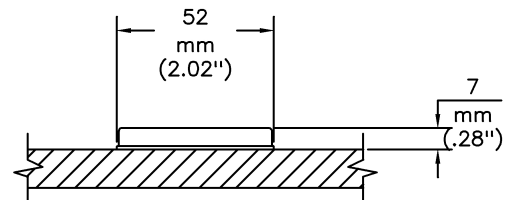

Electronic Faucets

Arzo® Decorative Cover plate - 102 mm (4.0") centers
Reduces Max. Deck Thickness to 28 MM (1 1/8")

Model No: 062021A

COMPLIES WITH:

- (Contact Delta Representative for State and/or Local Approvals)

SPECIFICATION:

- Reduces Max Deck Thickness to 28 mm (1.125")
- 154 mm (6.06") x 52 mm (2.02")
- Chrome Finish

OPERATION:

- Not Available

(Dimensional drawing on following page)

Delta reserves the right (1) to make changes to specifications and materials, and (2) to change or discontinue models, both without notice or obligation. Dimensions are for reference. Measurement may vary plus or minus 6mm(0.25"). Mounting locations are suggested only. Check with local codes for requirements in your area. This spec was produced July 18, 2016.

Delta reserves the right (1) to make changes to specifications and materials, and (2) to change or discontinue models, both without notice or obligation. Dimensions are for reference. Measurement may vary plus or minus 6mm(0.25"). Mounting locations are suggested only. Check with local codes for requirements in your area. This spec was produced July 18, 2016.