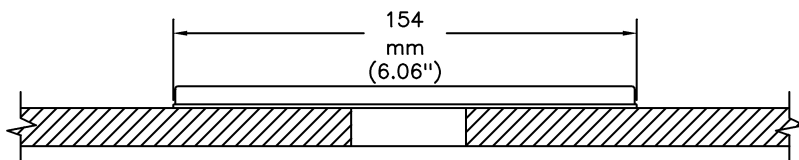

Electronic Faucets

Arzo® Decorative Cover plate - 102 mm (4.0") centers
Reduces Max. Deck Thickness to 28 MM (1 1/8")

Model No: 062021A

COMPLIES WITH:

- (Contact Delta Representative for State and/or Local Approvals)

SPECIFICATION:

- Reduces Max Deck Thickness to 28 mm (1.125")
- 154 mm (6.06") x 52 mm (2.02")
- Chrome Finish

OPERATION:

- Not Available

(Dimensional drawing on following page)

Delta reserves the right (1) to make changes to specifications and materials, and (2) to change or discontinue models, both without notice or obligation. Dimensions are for reference. Measurement may vary plus or minus 6mm(0.25"). Mounting locations are suggested only. Check with local codes for requirements in your area. This spec was produced July 18, 2016.

Delta reserves the right (1) to make changes to specifications and materials, and (2) to change or discontinue models, both without notice or obligation. Dimensions are for reference. Measurement may vary plus or minus 6mm(0.25"). Mounting locations are suggested only. Check with local codes for requirements in your area. This spec was produced July 18, 2016.