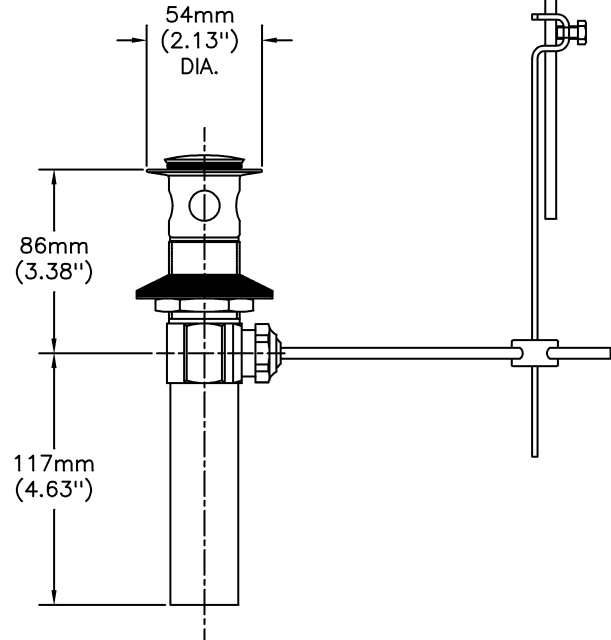

Lavatory Faucets

102mm (4") Centerset with Metal Pop-up

Model No: 22C331

COMPLIES WITH:

- CSA certified
- Verified compliant with 0.25% weighted average Pb content regulations
- Complies to ASME A112.18.1/CSA B125.1
- Complies to ASME A112.18.6 for Flex Connector Models
- Indicates compliance to ICC/ANSI A117.1
- Outlet options 2,3 and 4 are EPA WaterSense listed
- (Contact Delta Representative for State and/or Local Approvals)

SPECIFICATION:

- CAST BRASS
- Ceramic cartridge with rotational limit stop
- Metal hold-down package
- Colour coded plug button on handle for hot/cold identification
- Chrome Finish
- Outlet#: 3 - Vandal Resistant 1.5 gpm (5.7L/min) Flow Control Aerator
- Handle#: 1 - Vandal Resistant 89mm(3 1/2") lever handle - ADA compliant-colour indexed

OPERATION:

- Not Available

(Dimensional drawing on following page)

Delta reserves the right (1) to make changes to specifications and materials, and (2) to change or discontinue models, both without notice or obligation. Dimensions are for reference. Measurement may vary plus or minus 6mm(0.25"). Mounting locations are suggested only. Check with local codes for requirements in your area. This spec was produced July 13, 2021.

INLET FOR 3/8" OR 1/2" FLEXIBLE RISER
OR 1/2-14 NPSM COUPLING NUT (NOT SUPPLIED)

Delta reserves the right (1) to make changes to specifications and materials, and (2) to change or discontinue models, both without notice or obligation. Dimensions are for reference. Measurement may vary plus or minus 6mm(0.25"). Mounting locations are suggested only. Check with local codes for requirements in your area. This spec was produced July 13, 2021.