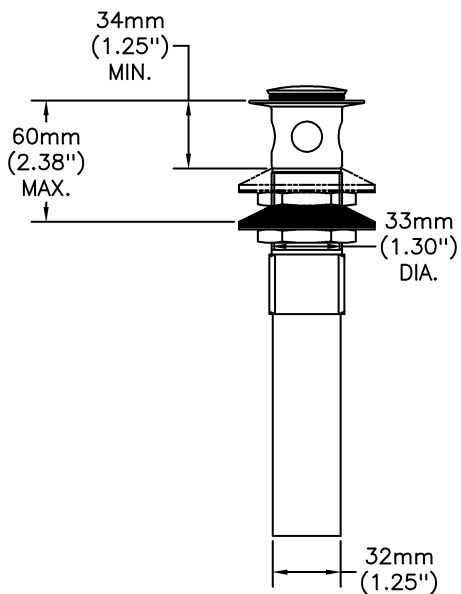

Lavatory Faucets

102mm (4") Centerset with Metal Pop-up

Model No: 22C331

COMPLIES WITH:

- CSA certified
- Verified compliant with 0.25% weighted average Pb content regulations
- Complies to ASME A112.18.1/CSA B125.1
- Complies to ASME A112.18.6 for Flex Connector Models
- Indicates compliance to ICC/ANSI A117.1
- Outlet options 2,3 and 4 are EPA WaterSense listed
- (Contact Delta Representative for State and/or Local Approvals)

SPECIFICATION:

- CAST BRASS
- Ceramic cartridge with rotational limit stop
- Metal hold-down package
- Colour coded plug button on handle for hot/cold identification
- Chrome Finish
- Outlet#: 3 - Vandal Resistant 1.5 gpm (5.7L/min) Flow Control Aerator
- Handle#: 1 - Vandal Resistant 89mm(3 1/2") lever handle - ADA compliant-colour indexed

OPERATION:

- Not Available

(Dimensional drawing on following page)

Delta reserves the right (1) to make changes to specifications and materials, and (2) to change or discontinue models, both without notice or obligation. Dimensions are for reference. Measurement may vary plus or minus 6mm(0.25"). Mounting locations are suggested only. Check with local codes for requirements in your area. This spec was produced July 13, 2021.

INLET FOR 3/8" OR 1/2" FLEXIBLE RISER
OR 1/2-14 NPSM COUPLING NUT (NOT SUPPLIED)

Delta reserves the right (1) to make changes to specifications and materials, and (2) to change or discontinue models, both without notice or obligation. Dimensions are for reference. Measurement may vary plus or minus 6mm(0.25"). Mounting locations are suggested only. Check with local codes for requirements in your area. This spec was produced July 13, 2021.