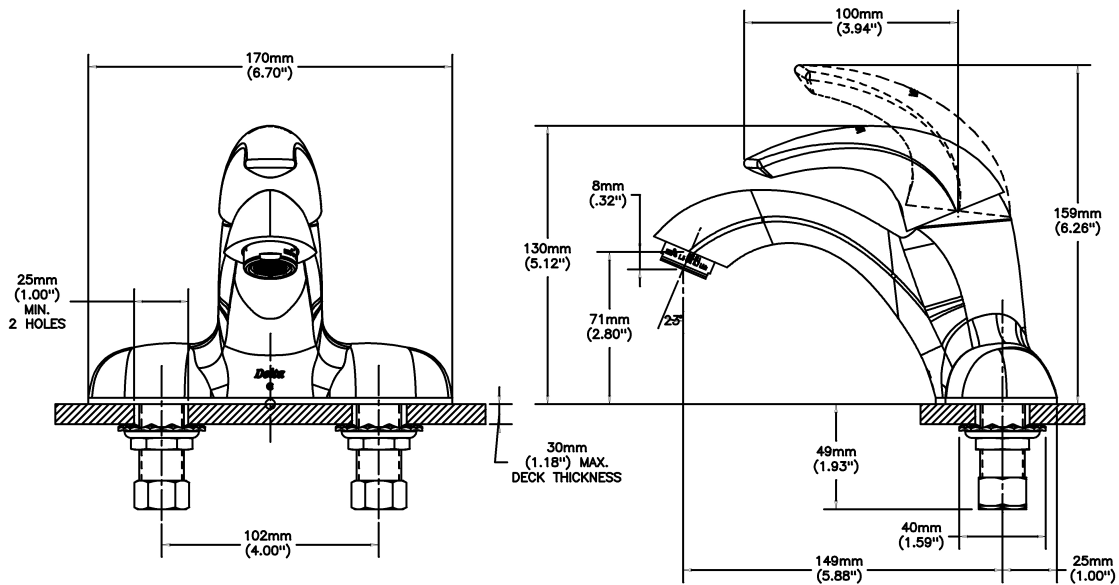

Lavatory Faucets

102mm (4") Centerset with Metal Pop-up

Model No: 22C331

COMPLIES WITH:

- CSA certified
- Verified compliant with 0.25% weighted average Pb content regulations
- Complies to ASME A112.18.1/CSA B125.1
- Complies to ASME A112.18.6 for Flex Connector Models
- Indicates compliance to ICC/ANSI A117.1
- Outlet options 2,3 and 4 are EPA WaterSense listed
- (Contact Delta Representative for State and/or Local Approvals)

SPECIFICATION:

- CAST BRASS
- Ceramic cartridge with rotational limit stop
- Metal hold-down package
- Colour coded plug button on handle for hot/cold identification
- Chrome Finish
- Outlet#: 3 - Vandal Resistant 1.5 gpm (5.7L/min) Flow Control Aerator
- Handle#: 1 - Vandal Resistant 89mm(3 1/2") lever handle - ADA compliant-colour indexed

OPERATION:

- Not Available

(Dimensional drawing on following page)

Delta reserves the right (1) to make changes to specifications and materials, and (2) to change or discontinue models, both without notice or obligation. Dimensions are for reference. Measurement may vary plus or minus 6mm(0.25"). Mounting locations are suggested only. Check with local codes for requirements in your area. This spec was produced July 13, 2021.

INLET FOR 3/8" OR 1/2" FLEXIBLE RISER
OR 1/2-14 NPSM COUPLING NUT (NOT SUPPLIED)

Delta reserves the right (1) to make changes to specifications and materials, and (2) to change or discontinue models, both without notice or obligation. Dimensions are for reference. Measurement may vary plus or minus 6mm(0.25"). Mounting locations are suggested only. Check with local codes for requirements in your area. This spec was produced July 13, 2021.