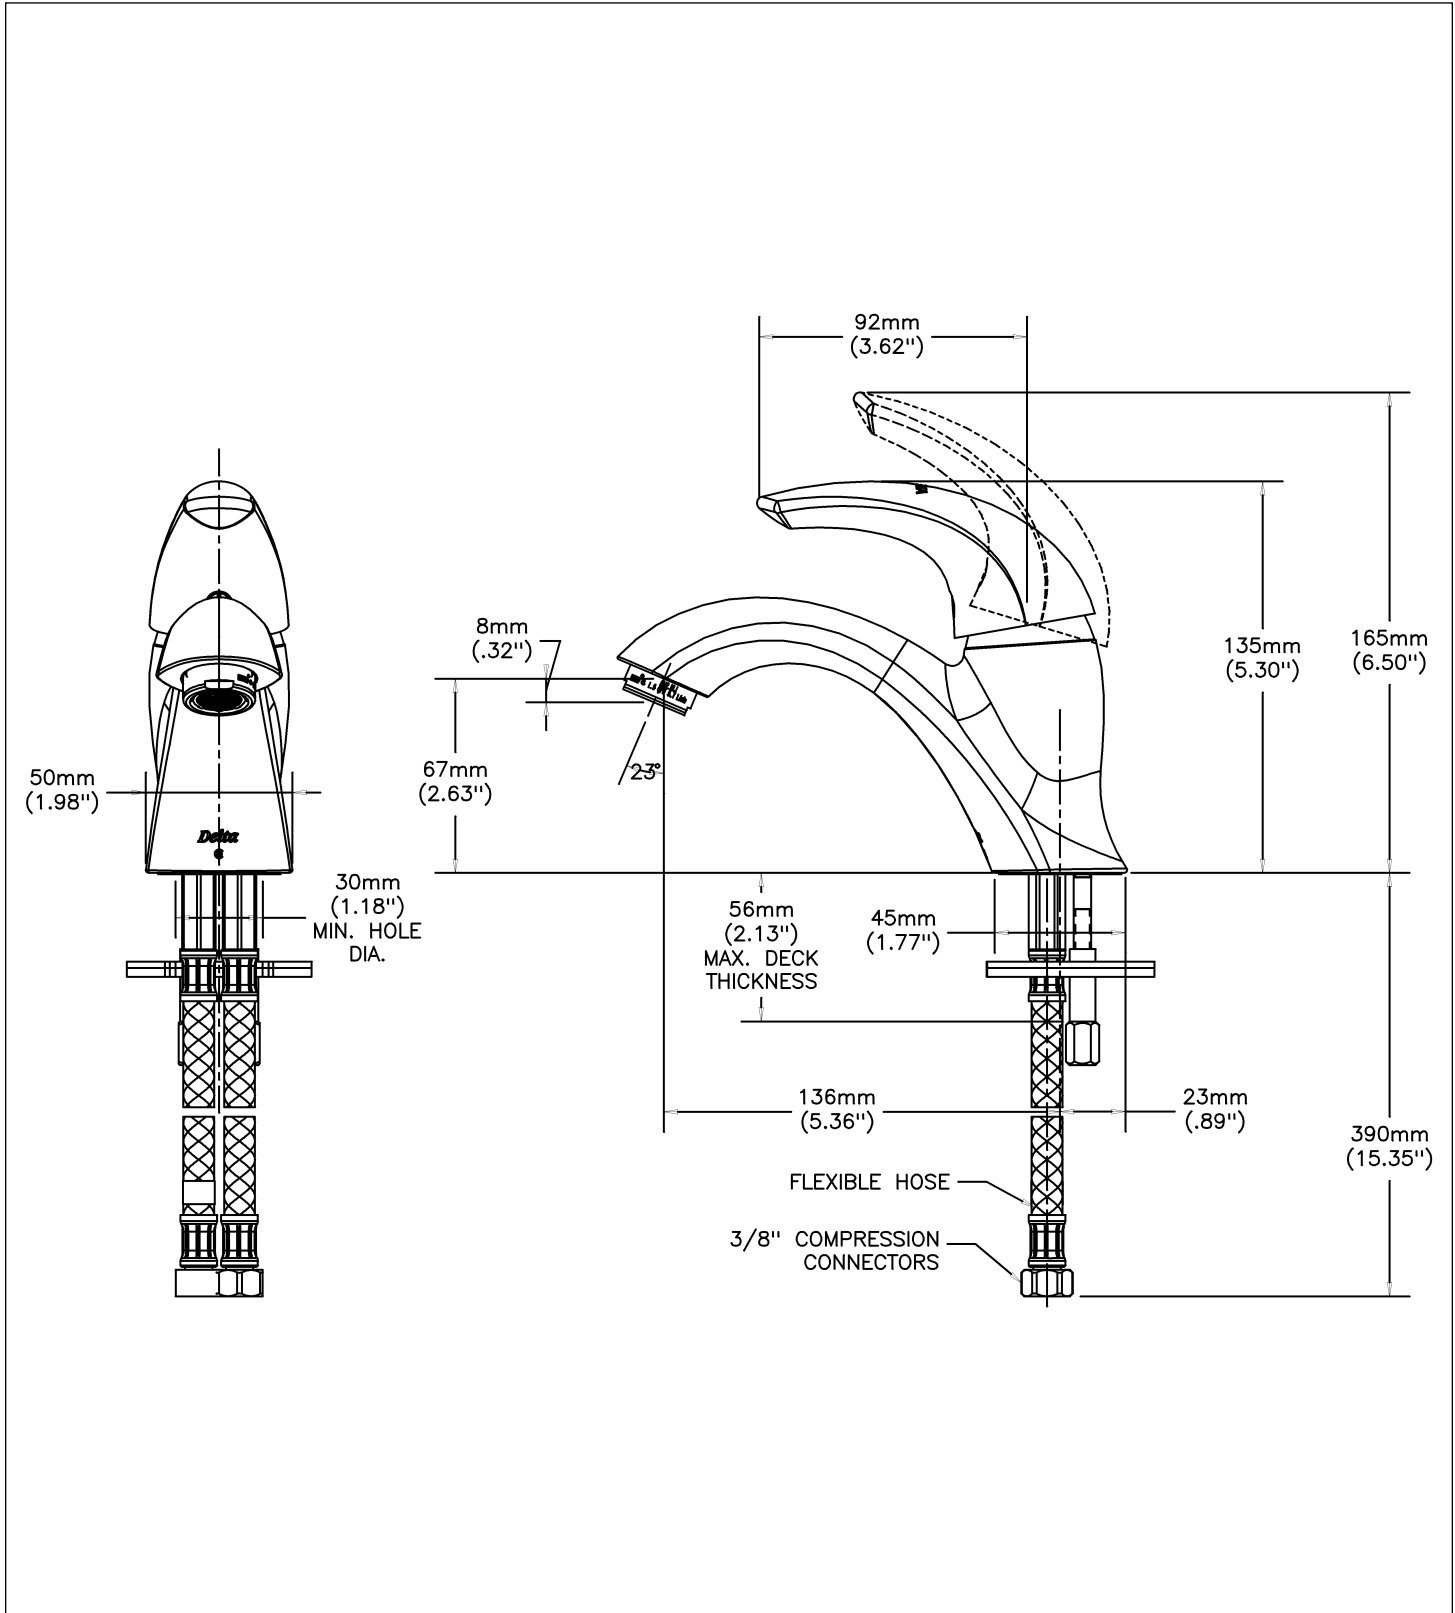

Lavatory Faucets

Single hole mount less pop-up (no pop-up hole)

Model No: 22C651

COMPLIES WITH:

- CSA certified
- Verified compliant with 0.25% weighted average Pb content regulations
- Complies to ASME A112.18.1/CSA B125.1
- Complies to ASME A112.18.6 for Flex Connector Models
- ♿ Indicates compliance to ICC/ANSI A117.1
- (Contact Delta Representative for State and/or Local Approvals)

SPECIFICATION:

- CAST BRASS
- Ceramic cartridge with rotational limit stop
- Metal hold-down package
- CAST BRASS single control lavatory faucet
- Single hole mount Metal hold-down package
- Polished chrome plated finish
- Ceramic cartridge with rotational limit stop
- Vandal resistant 89mm (3 1/2") ADA compliant lever handle with color index
- Chrome Finish
- Outlet#: 5 - Vandal Resistant 0.5gpm (1.9 L/min) Non-Aerating Spray Outlet
- Handle#: 1 - Vandal Resistant 89mm(3 1/2") lever handle - ADA compliant-colour indexed

OPERATION:

- Not Available

(Dimensional drawing on following page)

Delta reserves the right (1) to make changes to specifications and materials, and (2) to change or discontinue models, both without notice or obligation. Dimensions are for reference. Measurement may vary plus or minus 6mm(0.25"). Mounting locations are suggested only. Check with local codes for requirements in your area. This spec was produced April 26, 2021.

Delta reserves the right (1) to make changes to specifications and materials, and (2) to change or discontinue models, both without notice or obligation. Dimensions are for reference. Measurement may vary plus or minus 6mm(0.25"). Mounting locations are suggested only. Check with local codes for requirements in your area. This spec was produced April 26, 2021.