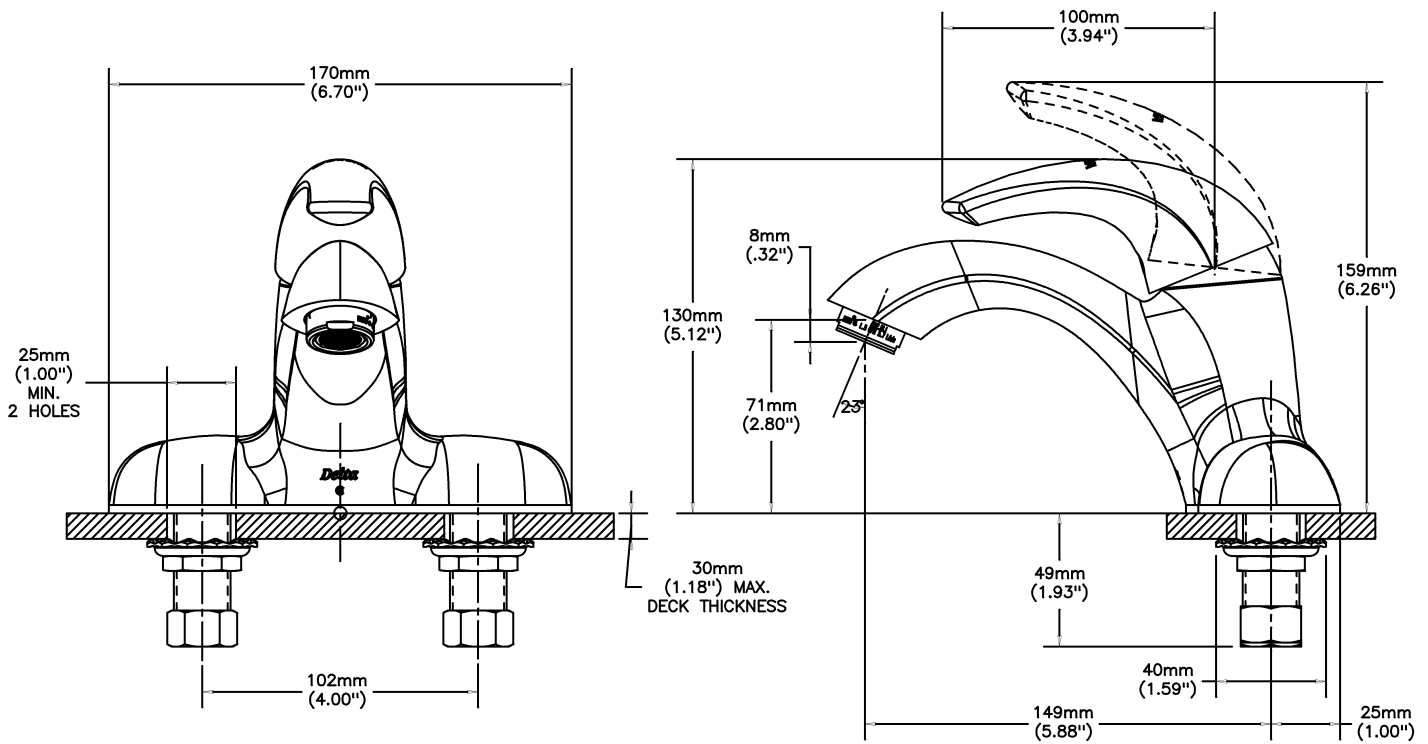

#### SPECIFICATION:

- CAST BRASS
- Ceramic cartridge with rotational limit stop
- Metal hold-down package
- Single control, 102mm (4") centers
- Centerset faucet
- Chrome Finish
- Outlet#: 4 - Standard 1.5 GPM (5.7 L/Min) Flow Control Aerator
- Handle#: 1 - Vandal Resistant 89mm(3 1/2") lever handle - ADA compliant-colour indexed

#### OPERATION:

- Not Available

***(Dimensional drawing on following page)***

Delta reserves the right (1) to make changes to specifications and materials, and (2) to change or discontinue models, both without notice or obligation. Dimensions are for reference. Measurement may vary plus or minus 6mm(0.25"). Mounting locations are suggested only. Check with local codes for requirements in your area. This spec was produced July 13, 2021.

INLET FOR 3/8" OR 1/2" FLEXIBLE RISER  
OR 1/2-14 NPSM COUPLING NUT (NOT SUPPLIED)

Delta reserves the right (1) to make changes to specifications and materials, and (2) to change or discontinue models, both without notice or obligation. Dimensions are for reference. Measurement may vary plus or minus 6mm(0.25"). Mounting locations are suggested only. Check with local codes for requirements in your area. This spec was produced July 13, 2021.