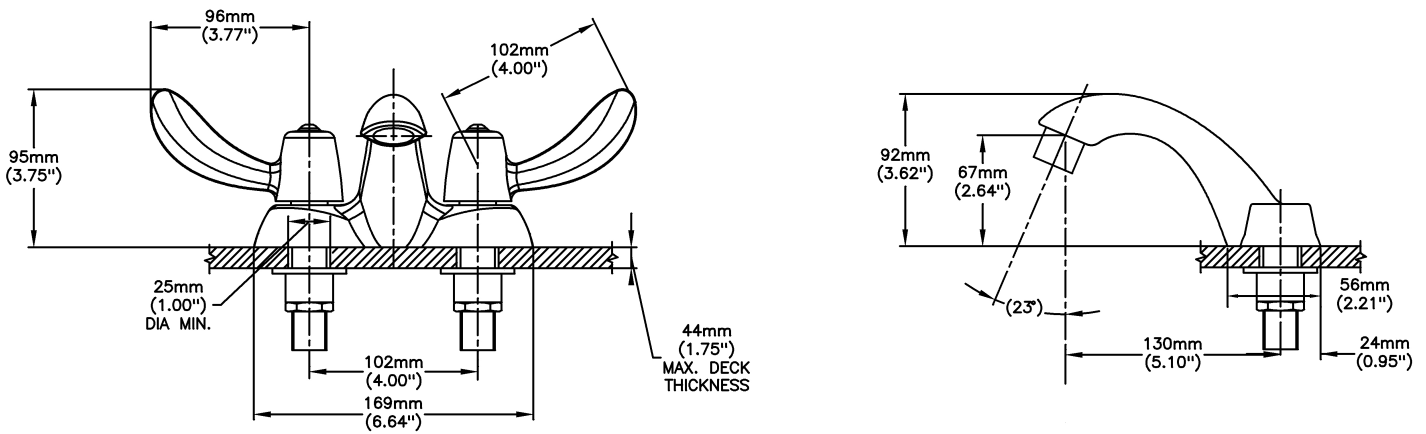

Lavatory Faucets

4" Centerset- CER-TECK ceramic structures

Model No: 21C542

COMPLIES WITH:

- CSA certified
- Complies to ASME A112.18.1/CSA B125.1
- Verified compliant with 0.25% weighted average Pb content regulations
-  Handles No. 2, 3, 4 and 5
Indicates compliance to ICC/ANSI A117.1
-  Outlet options 2,3 and 4 are EPA WaterSense listed
- (Contact Delta Representative for State and/or Local Approvals)

NOTES:

21T - 4" Centerset - TUF-TECK® compression structures

SPECIFICATION:

- HEAVY DUTY CAST BRASS centerset faucet
- 102mm (4") centers, two handle
- Polished chrome plated finish with polished underspout
- Metal hold-down package
- Designed for routine 180°F (82°C) disinfection cycles up to 30 mins
- Outlet#: 4 - Standard 1.5 GPM (5.7 L/Min) Flow Control Aerator
- Handle#: 2 - 102 mm (4") Hooded Blade Handles-ADA compliant-Metal-Color indexed-Vandal resistant screws
- Standard Product With Chain Stay Less Plug & Chain

OPERATION:

- Not Available

(Dimensional drawing on following page)

Delta reserves the right (1) to make changes to specifications and materials, and (2) to change or discontinue models, both without notice or obligation. Dimensions are for reference. Measurement may vary plus or minus 6mm(0.25"). Mounting locations are suggested only. Check with local codes for requirements in your area. This spec was produced June 23, 2021.

INLETS: 1/2" MIP/COUPLING NUTS (NUTS NOT SUPPLIED)

Delta reserves the right (1) to make changes to specifications and materials, and (2) to change or discontinue models, both without notice or obligation. Dimensions are for reference. Measurement may vary plus or minus 6mm(0.25"). Mounting locations are suggested only. Check with local codes for requirements in your area. This spec was produced June 23, 2021.