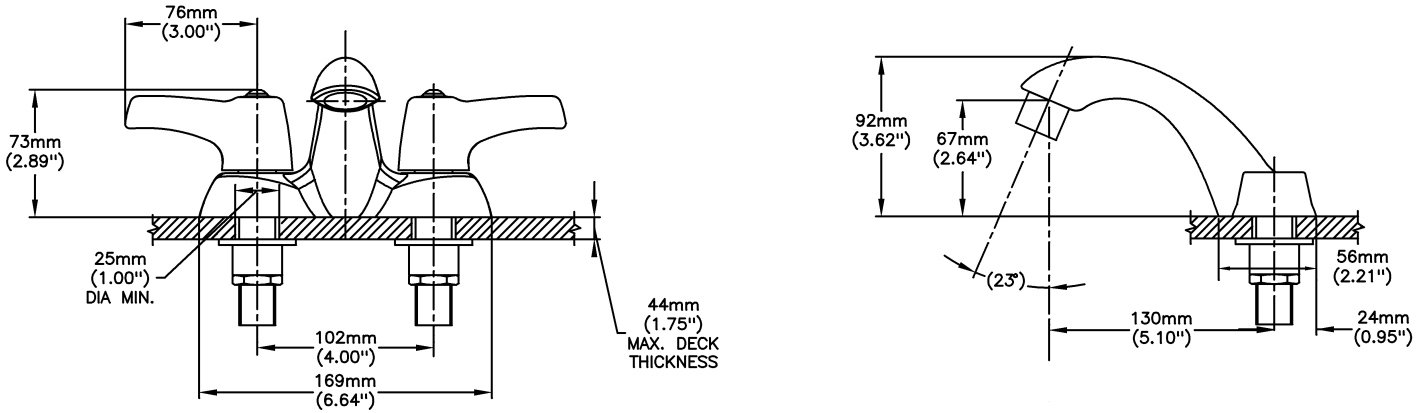

Lavatory Faucets

4" Centerset- CER-TECK ceramic structures

Model No: 21C253

COMPLIES WITH:

- CSA certified
- Complies to ASME A112.18.1/CSA B125.1
- Verified compliant with 0.25% weighted average Pb content regulations
-  Handles No. 2, 3, 4 and 5
Indicates compliance to ICC/ANSI A117.1
- (Contact Delta Representative for State and/or Local Approvals)

NOTES:

21T - 4" Centerset - TUF-TECK® compression structures

SPECIFICATION:

- HEAVY DUTY CAST BRASS centerset faucet
- 102mm (4") centers, two handle
- Polished chrome plated finish with polished underspout
- Metal hold-down package
- Designed for routine 180°F (82°C) disinfection cycles up to 30 mins
- Outlet#: 5 - Vandal Resistant 0.5gpm (1.9 L/min) Non-Aerating Spray Outlet
- Handle#: 3 - 76 mm (3") Lever Blade Handles-ADA Compliant-Metal-Color indexed-Vandal Resistant (VR) screws
- Standard Product With Metal Pop-up

OPERATION:

- Not Available

(Dimensional drawing on following page)

Delta reserves the right (1) to make changes to specifications and materials, and (2) to change or discontinue models, both without notice or obligation. Dimensions are for reference. Measurement may vary plus or minus 6mm(0.25"). Mounting locations are suggested only. Check with local codes for requirements in your area. This spec was produced May 28, 2021.

INLETS: 1/2" MIP/COUPLING NUTS (NUTS NOT SUPPLIED)

Delta reserves the right (1) to make changes to specifications and materials, and (2) to change or discontinue models, both without notice or obligation. Dimensions are for reference. Measurement may vary plus or minus 6mm(0.25"). Mounting locations are suggested only. Check with local codes for requirements in your area. This spec was produced May 28, 2021.