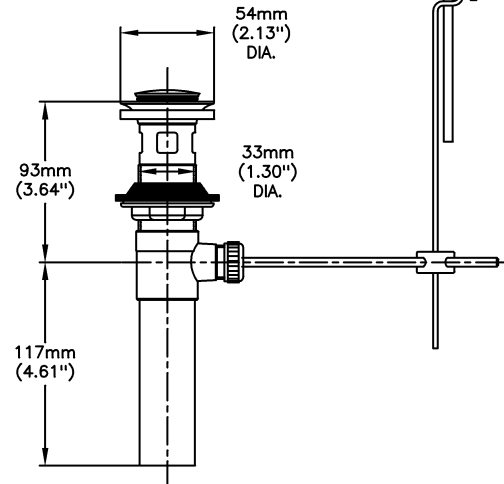

Lavatory Faucets

4" Centerset- CER-TECK ceramic structures

Model No: 21C253

COMPLIES WITH:

- CSA certified
- Complies to ASME A112.18.1/CSA B125.1
- Verified compliant with 0.25% weighted average Pb content regulations
-  Handles No. 2, 3, 4 and 5
Indicates compliance to ICC/ANSI A117.1
- (Contact Delta Representative for State and/or Local Approvals)

NOTES:

21T - 4" Centerset - TUF-TECK® compression structures

SPECIFICATION:

- HEAVY DUTY CAST BRASS centerset faucet
- 102mm (4") centers, two handle
- Polished chrome plated finish with polished underspout
- Metal hold-down package
- Designed for routine 180°F (82°C) disinfection cycles up to 30 mins
- Outlet#: 5 - Vandal Resistant 0.5gpm (1.9 L/min) Non-Aerating Spray Outlet
- Handle#: 3 - 76 mm (3") Lever Blade Handles-ADA Compliant-Metal-Color indexed-Vandal Resistant (VR) screws
- Standard Product With Metal Pop-up

OPERATION:

- Not Available

(Dimensional drawing on following page)

Delta reserves the right (1) to make changes to specifications and materials, and (2) to change or discontinue models, both without notice or obligation. Dimensions are for reference. Measurement may vary plus or minus 6mm(0.25"). Mounting locations are suggested only. Check with local codes for requirements in your area. This spec was produced May 28, 2021.

INLETS: 1/2" MIP/COUPLING NUTS (NUTS NOT SUPPLIED)

Delta reserves the right (1) to make changes to specifications and materials, and (2) to change or discontinue models, both without notice or obligation. Dimensions are for reference. Measurement may vary plus or minus 6mm(0.25"). Mounting locations are suggested only. Check with local codes for requirements in your area. This spec was produced May 28, 2021.