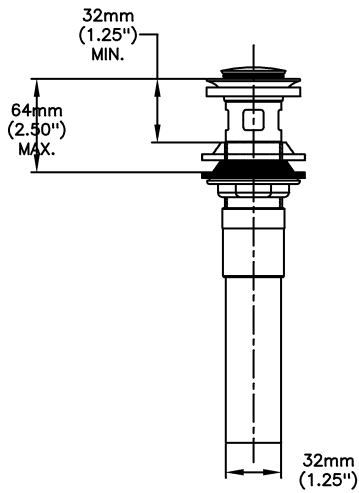

Lavatory Faucets

4" Centerset- CER-TECK ceramic structures

Model No: 21C253

COMPLIES WITH:

- CSA certified
- Complies to ASME A112.18.1/CSA B125.1
- Verified compliant with 0.25% weighted average Pb content regulations
-  Handles No. 2, 3, 4 and 5
Indicates compliance to ICC/ANSI A117.1
- (Contact Delta Representative for State and/or Local Approvals)

NOTES:

21T - 4" Centerset - TUF-TECK® compression structures

SPECIFICATION:

- HEAVY DUTY CAST BRASS centerset faucet
- 102mm (4") centers, two handle
- Polished chrome plated finish with polished underspout
- Metal hold-down package
- Designed for routine 180°F (82°C) disinfection cycles up to 30 mins
- Outlet#: 5 - Vandal Resistant 0.5gpm (1.9 L/min) Non-Aerating Spray Outlet
- Handle#: 3 - 76 mm (3") Lever Blade Handles-ADA Compliant-Metal-Color indexed-Vandal Resistant (VR) screws
- Standard Product With Metal Pop-up

OPERATION:

- Not Available

(Dimensional drawing on following page)

Delta reserves the right (1) to make changes to specifications and materials, and (2) to change or discontinue models, both without notice or obligation. Dimensions are for reference. Measurement may vary plus or minus 6mm(0.25"). Mounting locations are suggested only. Check with local codes for requirements in your area. This spec was produced May 28, 2021.

INLETS: 1/2" MIP/COUPLING NUTS (NUTS NOT SUPPLIED)

Delta reserves the right (1) to make changes to specifications and materials, and (2) to change or discontinue models, both without notice or obligation. Dimensions are for reference. Measurement may vary plus or minus 6mm(0.25"). Mounting locations are suggested only. Check with local codes for requirements in your area. This spec was produced May 28, 2021.