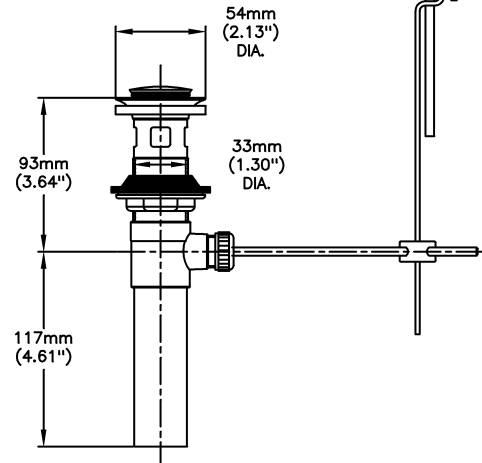

Lavatory Faucets

4" Centerset- CER-TECK ceramic structures

Model No: 21C224

COMPLIES WITH:

- CSA certified
- Complies to ASME A112.18.1/CSA B125.1
- Verified compliant with 0.25% weighted average Pb content regulations
-  Handles No. 2, 3, 4 and 5
Indicates compliance to ICC/ANSI A117.1
-  Outlet options 2,3 and 4 are EPA WaterSense listed
- (Contact Delta Representative for State and/or Local Approvals)

NOTES:

21T - 4" Centerset - TUF-TECK® compression structures

SPECIFICATION:

- HEAVY DUTY CAST BRASS centerset faucet
- 102mm (4") centers, two handle
- Polished chrome plated finish with polished underspout
- Metal hold-down package
- Designed for routine 180°F (82°C) disinfection cycles up to 30 mins
- Outlet#: 2 - Vandal Resistant 1.5 GPM (5.7 L/Min) Laminar w/Agion® Antimicrobial
- Handle#: 4 - 102 mm (4") Blade Handles- ADA Compliant-Sanitary Hoods- Metal-Color indexed-Vandal resistant screws
- Standard Product With Metal Pop-up

OPERATION:

- Not Available

(Dimensional drawing on following page)

Delta reserves the right (1) to make changes to specifications and materials, and (2) to change or discontinue models, both without notice or obligation. Dimensions are for reference. Measurement may vary plus or minus 6mm(0.25"). Mounting locations are suggested only. Check with local codes for requirements in your area. This spec was produced April 30, 2021.

INLETS: 1/2" MIP/COUPLING NUTS (NUTS NOT SUPPLIED)

Delta reserves the right (1) to make changes to specifications and materials, and (2) to change or discontinue models, both without notice or obligation. Dimensions are for reference. Measurement may vary plus or minus 6mm(0.25"). Mounting locations are suggested only. Check with local codes for requirements in your area. This spec was produced April 30, 2021.