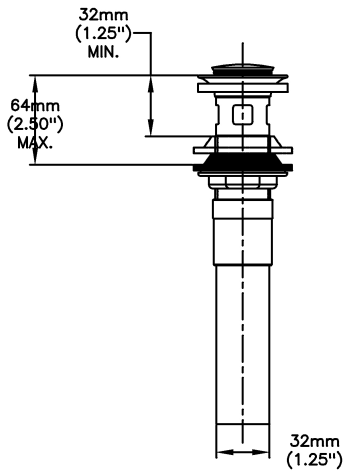

Lavatory Faucets

4" Centerset- CER-TECK ceramic structures

Model No: 21C224

COMPLIES WITH:

- CSA certified
- Complies to ASME A112.18.1/CSA B125.1
- Verified compliant with 0.25% weighted average Pb content regulations
-  Handles No. 2, 3, 4 and 5
Indicates compliance to ICC/ANSI A117.1
-  Outlet options 2,3 and 4 are EPA WaterSense listed
- (Contact Delta Representative for State and/or Local Approvals)

OPERATION:

- Not Available

(Dimensional drawing on following page)

Delta reserves the right (1) to make changes to specifications and materials, and (2) to change or discontinue models, both without notice or obligation. Dimensions are for reference. Measurement may vary plus or minus 6mm(0.25"). Mounting locations are suggested only. Check with local codes for requirements in your area. This spec was produced April 30, 2021.

INLETS: 1/2" MIP/COUPLING NUTS (NUTS NOT SUPPLIED)

Delta reserves the right (1) to make changes to specifications and materials, and (2) to change or discontinue models, both without notice or obligation. Dimensions are for reference. Measurement may vary plus or minus 6mm(0.25"). Mounting locations are suggested only. Check with local codes for requirements in your area. This spec was produced April 30, 2021.