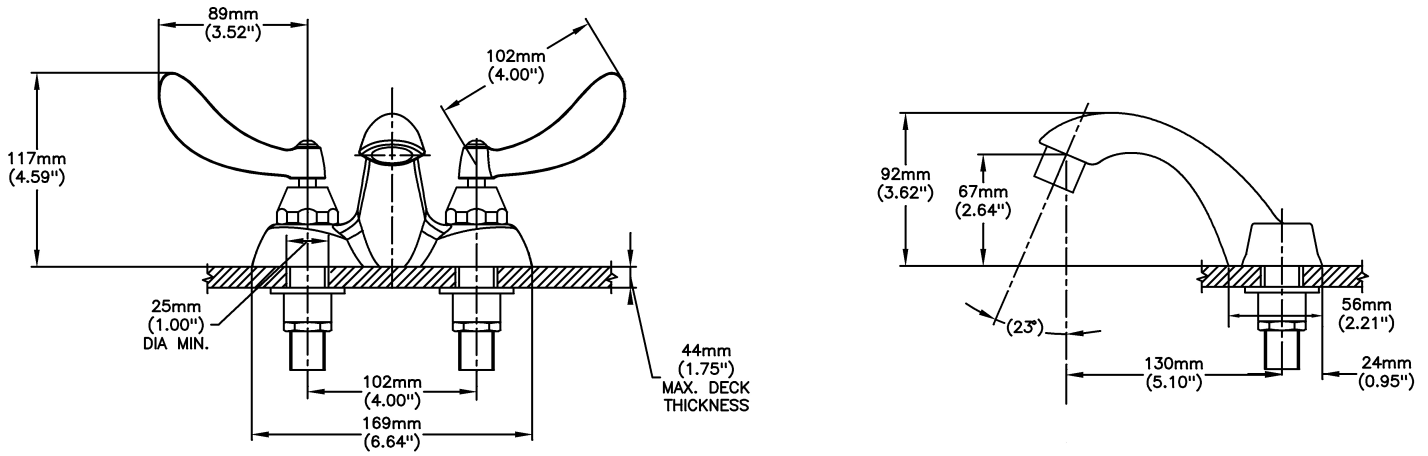

Lavatory Faucets

4" Centerset- CER-TECK ceramic structures

Model No: 21C224

COMPLIES WITH:

- CSA certified
- Complies to ASME A112.18.1/CSA B125.1
- Verified compliant with 0.25% weighted average Pb content regulations
-  Handles No. 2, 3, 4 and 5
Indicates compliance to ICC/ANSI A117.1
-  Outlet options 2,3 and 4 are EPA WaterSense listed
- (Contact Delta Representative for State and/or Local Approvals)

NOTES:

21T - 4" Centerset - TUF-TECK® compression structures

SPECIFICATION:

- HEAVY DUTY CAST BRASS centerset faucet
- 102mm (4") centers, two handle
- Polished chrome plated finish with polished underspout
- Metal hold-down package
- Designed for routine 180°F (82°C) disinfection cycles up to 30 mins
- Outlet#: 2 - Vandal Resistant 1.5 GPM (5.7 L/Min) Laminar w/Agion® Antimicrobial
- Handle#: 4 - 102 mm (4") Blade Handles- ADA Compliant-Sanitary Hoods- Metal-Color indexed-Vandal resistant screws
- Standard Product With Metal Pop-up

OPERATION:

- Not Available

(Dimensional drawing on following page)

Delta reserves the right (1) to make changes to specifications and materials, and (2) to change or discontinue models, both without notice or obligation. Dimensions are for reference. Measurement may vary plus or minus 6mm(0.25"). Mounting locations are suggested only. Check with local codes for requirements in your area. This spec was produced April 30, 2021.

INLETS: 1/2" MIP/COUPLING NUTS (NUTS NOT SUPPLIED)

Delta reserves the right (1) to make changes to specifications and materials, and (2) to change or discontinue models, both without notice or obligation. Dimensions are for reference. Measurement may vary plus or minus 6mm(0.25"). Mounting locations are suggested only. Check with local codes for requirements in your area. This spec was produced April 30, 2021.