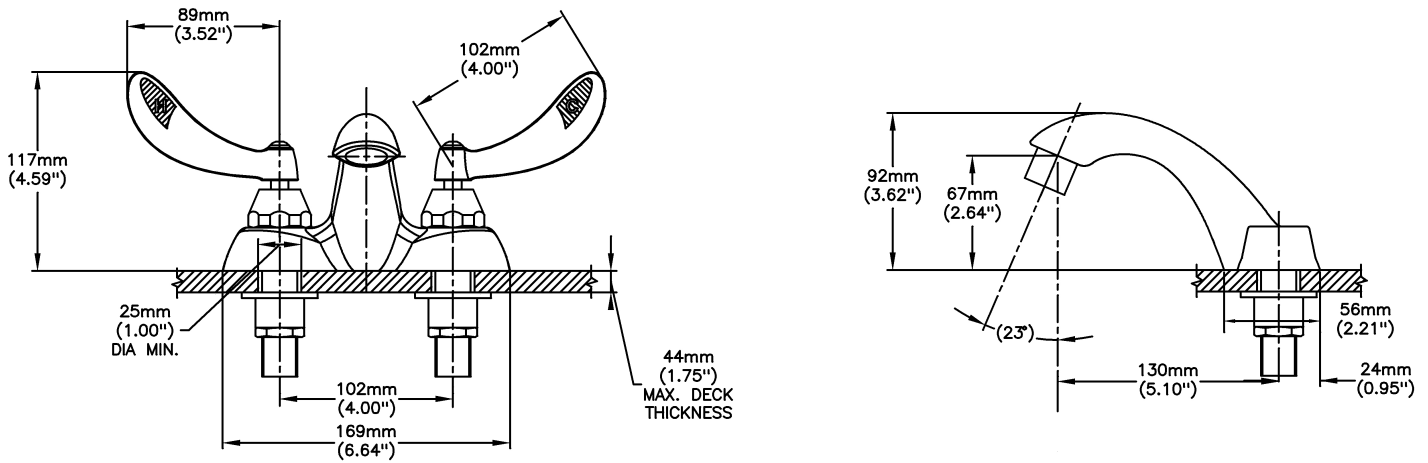

#### OPERATION:

- Not Available

***(Dimensional drawing on following page)***

Delta reserves the right (1) to make changes to specifications and materials, and (2) to change or discontinue models, both without notice or obligation. Dimensions are for reference. Measurement may vary plus or minus 6mm(0.25"). Mounting locations are suggested only. Check with local codes for requirements in your area. This spec was produced May 03, 2021.

INLETS: 1/2" MIP/COUPLING NUTS (NUTS NOT SUPPLIED)

Delta reserves the right (1) to make changes to specifications and materials, and (2) to change or discontinue models, both without notice or obligation. Dimensions are for reference. Measurement may vary plus or minus 6mm(0.25"). Mounting locations are suggested only. Check with local codes for requirements in your area. This spec was produced May 03, 2021.