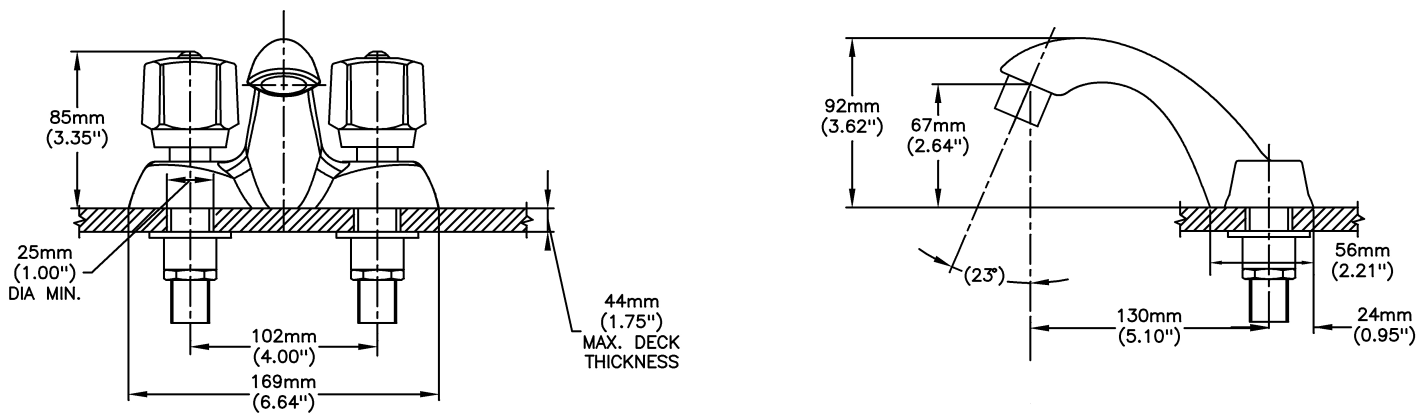

Lavatory Faucets

4" Centerset- CER-TECK ceramic structures

Model No: 21C141

COMPLIES WITH:

- CSA certified
- Complies to ASME A112.18.1/CSA B125.1
- Verified compliant with 0.25% weighted average Pb content regulations
-  Handles No. 2, 3, 4 and 5
Indicates compliance to ICC/ANSI A117.1
-  Outlet options 2,3 and 4 are EPA WaterSense listed
- (Contact Delta Representative for State and/or Local Approvals)

NOTES:

21T - 4" Centerset - TUF-TECK® compression structures

(Dimensional drawing on following page)

SPECIFICATION:

- HEAVY DUTY CAST BRASS centerset faucet
- 102mm (4") centers, two handle
- Polished chrome plated finish with polished underspout
- Metal hold-down package
- Designed for routine 180°F (82°C) disinfection cycles up to 30 mins
- Outlet#: 4 - Standard 1.5 GPM (5.7 L/Min) Flow Control Aerator
- Handle#: 1 - Five Flute Handles
- Standard Product Less Pop-up (No Pop-up Hole)

OPERATION:

- Not Available

Delta reserves the right (1) to make changes to specifications and materials, and (2) to change or discontinue models, both without notice or obligation. Dimensions are for reference. Measurement may vary plus or minus 6mm(0.25"). Mounting locations are suggested only. Check with local codes for requirements in your area. This spec was produced June 11, 2021.

INLETS: 1/2" MIP/COUPLING NUTS (NUTS NOT SUPPLIED)

Delta reserves the right (1) to make changes to specifications and materials, and (2) to change or discontinue models, both without notice or obligation. Dimensions are for reference. Measurement may vary plus or minus 6mm(0.25"). Mounting locations are suggested only. Check with local codes for requirements in your area. This spec was produced June 11, 2021.