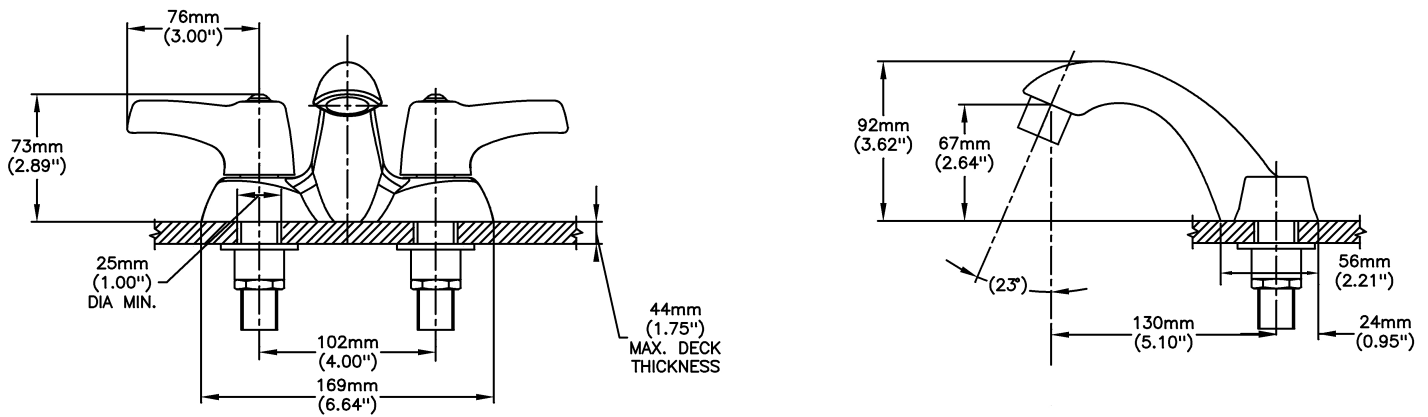

#### OPERATION:

- Not Available

***(Dimensional drawing on following page)***

Delta reserves the right (1) to make changes to specifications and materials, and (2) to change or discontinue models, both without notice or obligation. Dimensions are for reference. Measurement may vary plus or minus 6mm(0.25"). Mounting locations are suggested only. Check with local codes for requirements in your area. This spec was produced April 22, 2021.

INLETS: 1/2" MIP/COUPLING NUTS (NUTS NOT SUPPLIED)

Delta reserves the right (1) to make changes to specifications and materials, and (2) to change or discontinue models, both without notice or obligation. Dimensions are for reference. Measurement may vary plus or minus 6mm(0.25"). Mounting locations are suggested only. Check with local codes for requirements in your area. This spec was produced April 22, 2021.