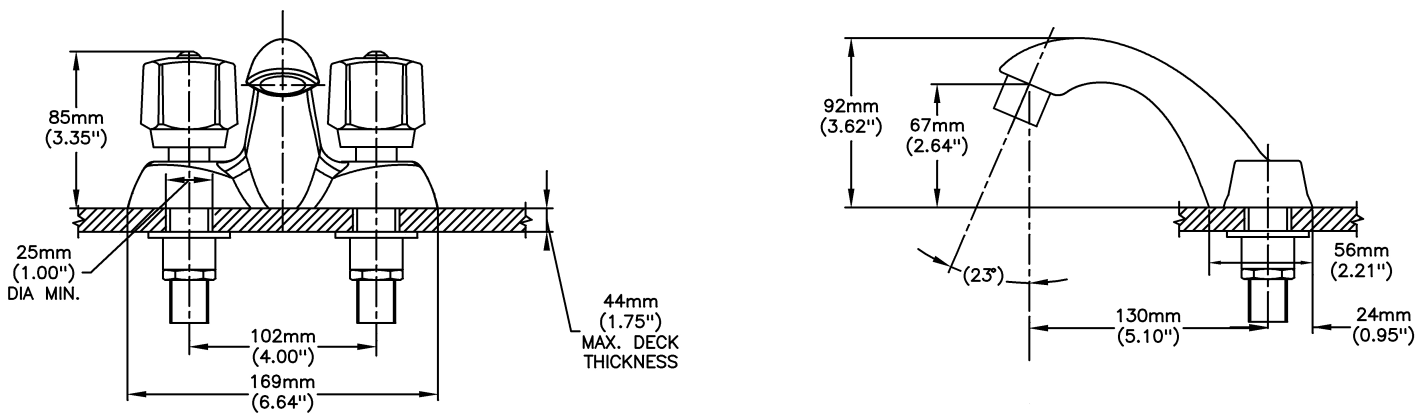

Lavatory Faucets

4" Centerset- CER-TECK ceramic structures

Model No: 21C121

COMPLIES WITH:

- CSA certified
- Complies to ASME A112.18.1/CSA B125.1
- Verified compliant with 0.25% weighted average Pb content regulations
-  Handles No. 2, 3, 4 and 5
Indicates compliance to ICC/ANSI A117.1
-  Outlet options 2,3 and 4 are EPA WaterSense listed
- (Contact Delta Representative for State and/or Local Approvals)

OPERATION:

- Not Available

(Dimensional drawing on following page)

Delta reserves the right (1) to make changes to specifications and materials, and (2) to change or discontinue models, both without notice or obligation. Dimensions are for reference. Measurement may vary plus or minus 6mm(0.25"). Mounting locations are suggested only. Check with local codes for requirements in your area. This spec was produced June 21, 2021.

INLETS: 1/2" MIP/COUPLING NUTS (NUTS NOT SUPPLIED)

Delta reserves the right (1) to make changes to specifications and materials, and (2) to change or discontinue models, both without notice or obligation. Dimensions are for reference. Measurement may vary plus or minus 6mm(0.25"). Mounting locations are suggested only. Check with local codes for requirements in your area. This spec was produced June 21, 2021.