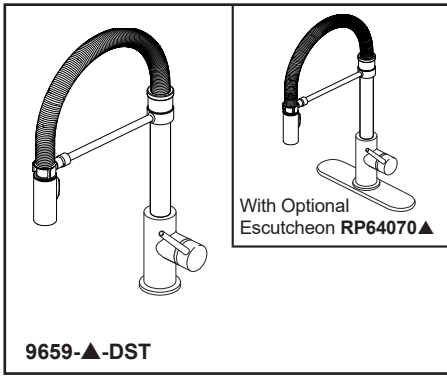

see what Delta can doSM

KITCHEN FAUCETS

- Trinsic[®] Collection
- Single Handle Pull-Down
- Spring Spout

FEATURES:

- DIAMOND Seal[®] Technology
- MagnaTite[®] Magnetic Docking
- Touch-Clean[®] Spray Holes

STANDARD SPECIFICATIONS:

- Max flow rate 1.8 gpm @ 60 psi, 6.8 L/min @ 414 kPa
- One or three hole mount (escutcheon not included, order separately)
- Diamond coated ceramic cartridge
- 3/8" O.D. straight, staggered PEX supply lines
- Rotating Spout
- Red/Blue indicator markings
- Two-function wand; Aerated stream or spray
- Dual integral check valves in sprayer

COMPLIES WITH:

- ASME A112.18.1 / CSA B125.1
- ♿ ICC/ANSI A117.1 - Valve control only

9659-▲-DST

▲ Designate proper finish suffix

Delta Faucet Company reserves the right (1) to make changes in specifications and materials, and (2) to change or discontinue models, both without notice or obligation. Dimensions are for reference only. See current full-line price book or www.deltafaucet.com for finish options and product availability.