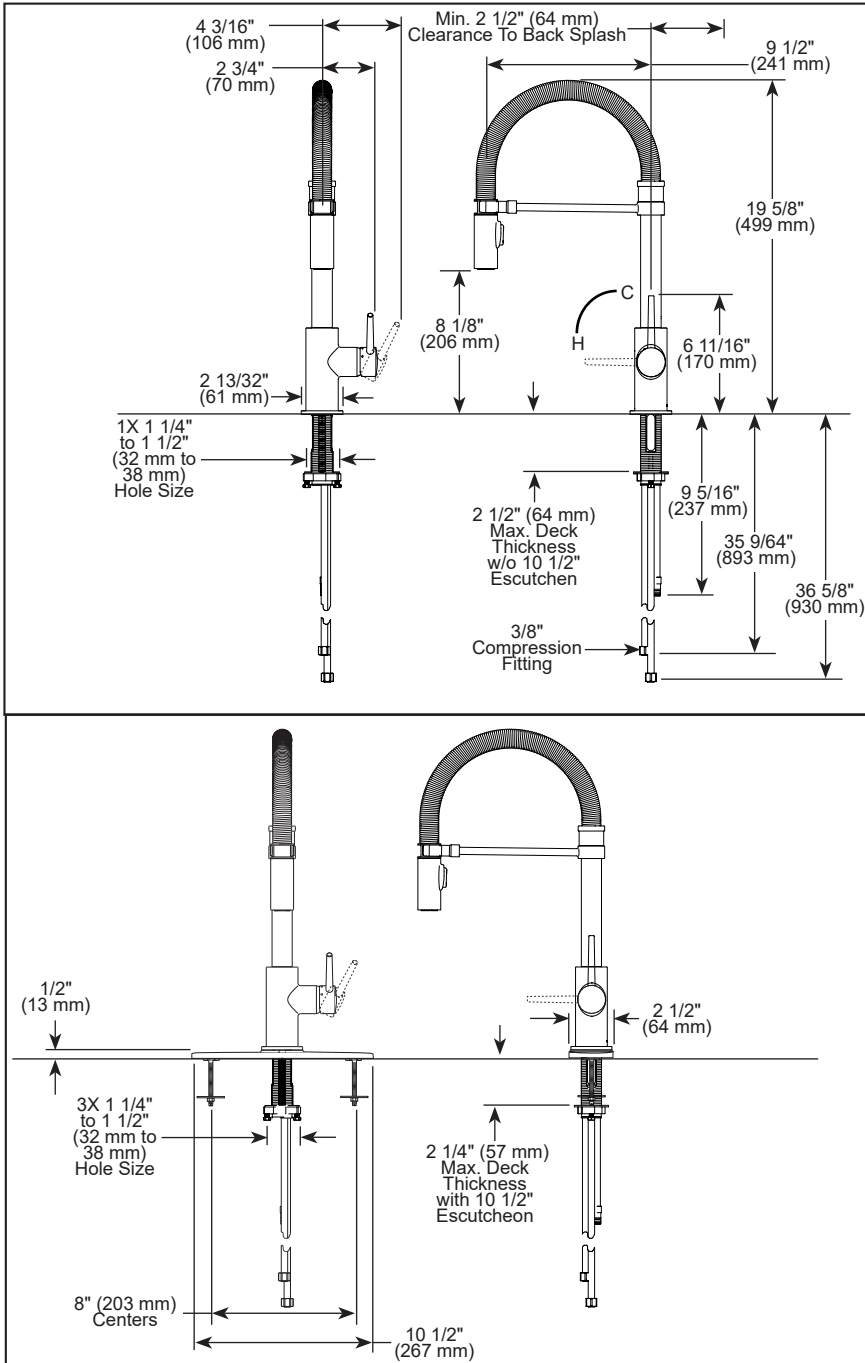

STANDARD SPECIFICATIONS:

- Max flow rate 1.8 gpm @ 60 psi, 6.8 L/min @ 414 kPa
- One or three hole mount (escutcheon not included, order separately)
- Diamond coated ceramic cartridge
- 3/8" O.D. straight, staggered PEX supply lines
- Rotating Spout
- Red/Blue indicator markings
- Two-function wand; Aerated stream or spray
- Dual integral check valves in sprayer

COMPLIES WITH:

- ASME A112.18.1 / CSA B125.1
- ♿ ICC/ANSI A117.1 - Valve control only

9659-▲-DST

▲ Designate proper finish suffix

Delta Faucet Company reserves the right (1) to make changes in specifications and materials, and (2) to change or discontinue models, both without notice or obligation. Dimensions are for reference only. See current full-line price book or www.deltafaucet.com for finish options and product availability.

DSP-K-9659-DST Rev. C

Delta Faucet Company

55 E. 111th Street, Carmel, IN 46280
 350 South Edgeware Road, St. Thomas, ON N5P 4L1
 © 2024 Delta Faucet Company