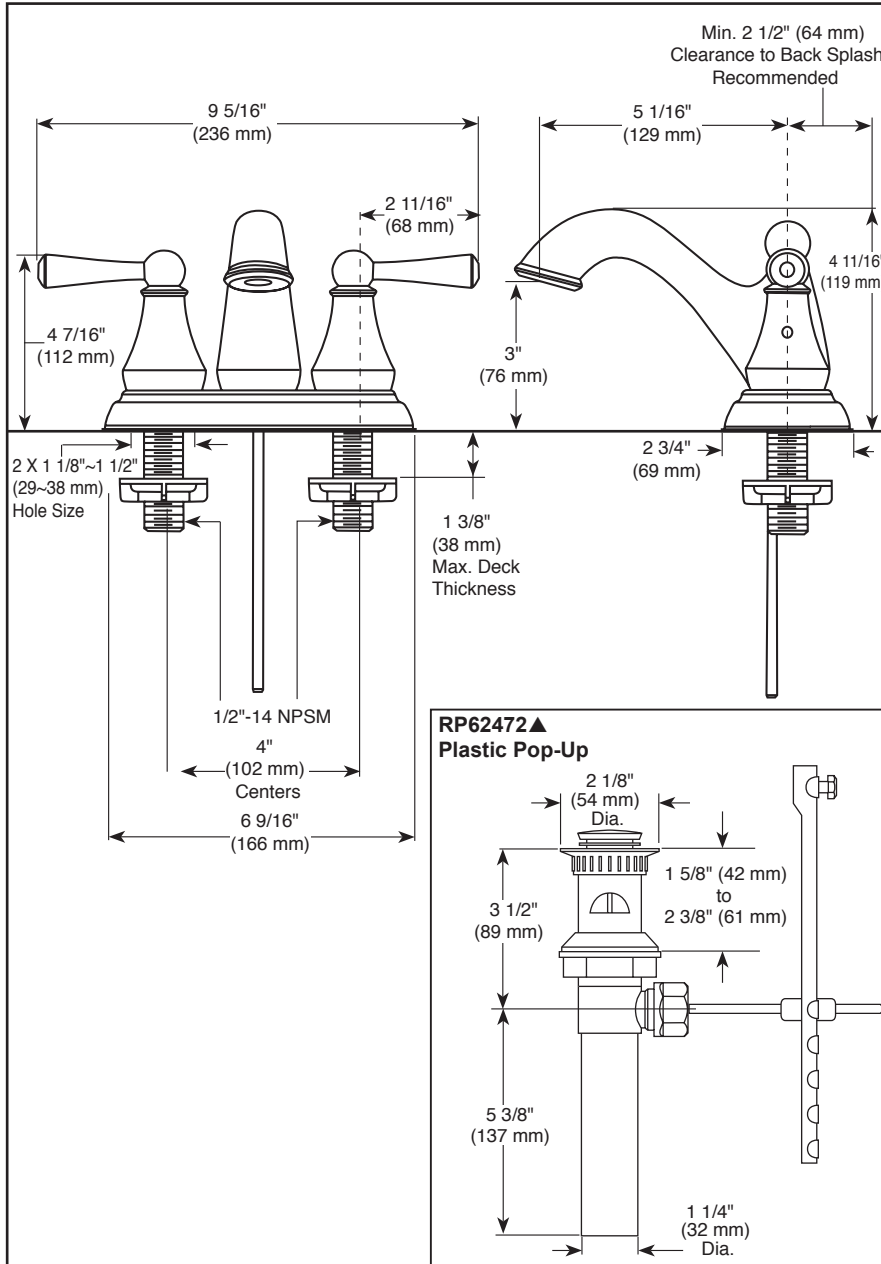

Specific Features:

▲ Designate proper finish suffix

Delta reserves the right (1) to make changes in specifications and materials, and (2) to change or discontinue models, both without notice or obligation. Dimensions are for reference only. See current full-line price book or www.deltafaucet.com for finish options and product availability.

DSP-L-25999LF Rev. E

COMPLIES WITH:

- ASME A112.18.1 / CSA B125.1
- ASME A112.18.2 / CSA B125.2

♿ Indicates compliance to
ICC / ANSI A117.1 - Valve control only

- EPA WaterSense®

Delta Faucet Company
55 E. 111th Street, Indianapolis, IN 46280
350 South Edgeware Road, St. Thomas, ON N5P 4L1
© 2022 Delta Faucet Company