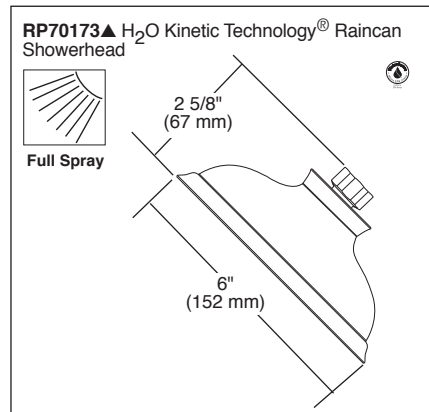

Submitted Model No.: _____

Specific Features: _____

see what Delta can do™

TUB AND SHOWER FAUCET TRIM

- Linden™ Bath Collection
- Valve Only (T17093 & T17094 Series)
- Shower Only (T17293, T17293-I, T17294 & T17294-I Series)
- Tub/Shower (T17493, T17493-I, T17494 & T17494-I Series)

FEATURES:

- Monitor® 17 Series pressure balanced bath mixing valve trim
- Showerheads include H₂Okinetic® Technology
- In2ition® available select models with -I suffix

STANDARD SPECIFICATIONS:

- Maintains a balanced pressure of hot and cold water even when a valve is turned on or off elsewhere in the system
- For use with MultiChoice® Universal rough valve body (R10000 Series)
- Back-to-back installation capability
- Solid brass forged body
- Lever volume control handle; temperature adjustment dial
- Field adjustable to limit handle rotation into hot water zone
- Maximum dial rotation adjustable between 90° and 180°
- All parts replaceable from the front of the valve
- Maximum 1.75 gpm @ 80 psi, 6.6 L/min @ 550 kPa
- Stem extension kit RP77992 can be ordered to allow for an additional 1 3/4" wall thickness. RP77992 ships with chrome escutcheon screws. For special finishes also order RP12630 escutcheon screws in desired finish.