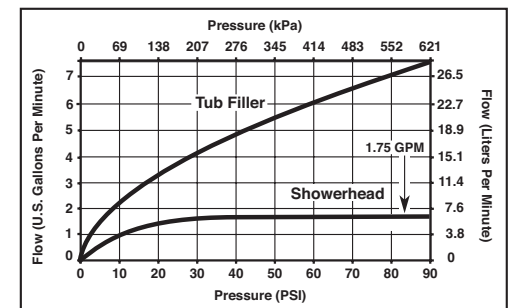

COMPLIES WITH:

- ASME A112.18.1 / CSA B125.1
- ASSE 1016
- Indicates compliance to ICC/ANSI A117.1 - Valve control only
- EPA WaterSense®