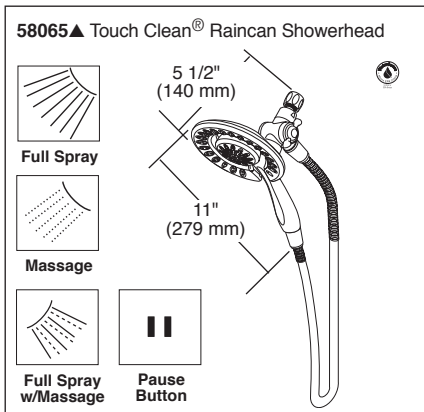

Submitted Model No.: _____

Specific Features: _____

see what Delta can do™

TUB AND SHOWER FAUCET TRIM

- Linden™ Bath Collection
- Valve Only (T17093 & T17094 Series)
- Shower Only (T17293, T17293-I, T17294 & T17294-I Series)
- Tub/Shower (T17493, T17493-I, T17494 & T17494-I Series)

FEATURES:

- Monitor® 17 Series pressure balanced bath mixing valve trim
- Showerheads include H₂Okinetic® Technology
- In2ition® available select models with -I suffix

STANDARD SPECIFICATIONS:

- Maintains a balanced pressure of hot and cold water even when a valve is turned on or off elsewhere in the system
- For use with MultiChoice® Universal rough valve body (R10000 Series)
- Back-to-back installation capability
- Solid brass forged body
- Lever volume control handle; temperature adjustment dial
- Field adjustable to limit handle rotation into hot water zone
- Maximum dial rotation adjustable between 90° and 180°
- All parts replaceable from the front of the valve
- Maximum 1.75 gpm @ 80 psi, 6.6 L/min @ 550 kPa
- Stem extension kit RP77992 can be ordered to allow for an additional 1 3/4" wall thickness. RP77992 ships with chrome escutcheon screws. For special finishes also order RP12630 escutcheon screws in desired finish.