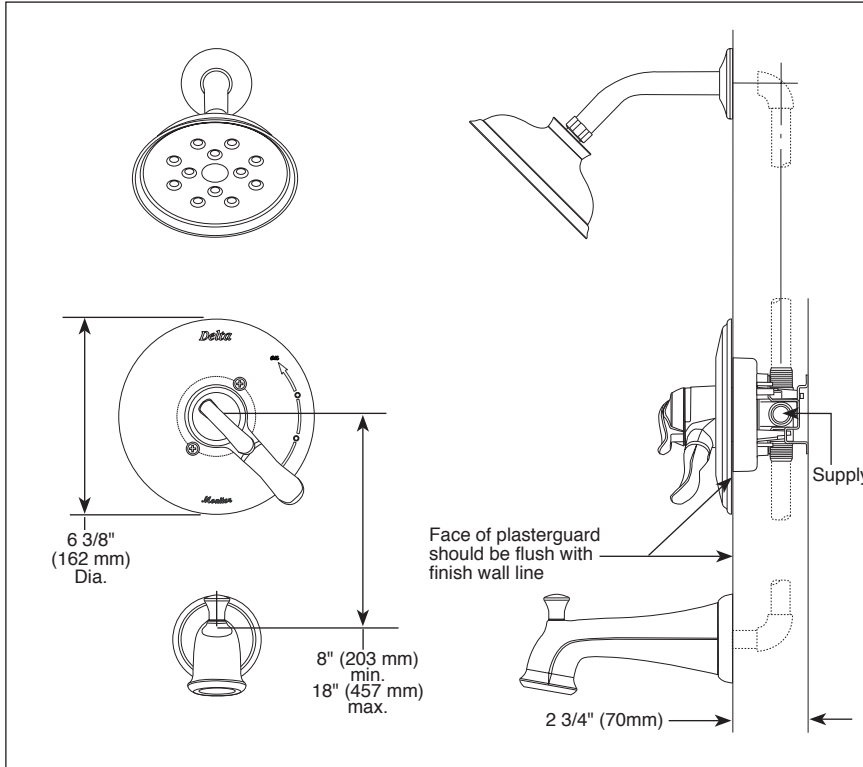

Submitted Model No.: _____

Specific Features: _____

see what Delta can do™

TUB AND SHOWER FAUCET TRIM

- Linden™ Bath Collection
- Valve Only (T17093 & T17094 Series)
- Shower Only (T17293, T17293-I, T17294 & T17294-I Series)
- Tub/Shower (T17493, T17493-I, T17494 & T17494-I Series)

FEATURES:

- Monitor® 17 Series pressure balanced bath mixing valve trim
- Showerheads include H₂Okinetic® Technology
- In2ition® available select models with -I suffix

STANDARD SPECIFICATIONS:

- Maintains a balanced pressure of hot and cold water even when a valve is turned on or off elsewhere in the system
- For use with MultiChoice® Universal rough valve body (R10000 Series)
- Back-to-back installation capability
- Solid brass forged body
- Lever volume control handle; temperature adjustment dial
- Field adjustable to limit handle rotation into hot water zone
- Maximum dial rotation adjustable between 90° and 180°
- All parts replaceable from the front of the valve
- Maximum 1.75 gpm @ 80 psi, 6.6 L/min @ 550 kPa
- Stem extension kit RP77992 can be ordered to allow for an additional 1 3/4" wall thickness. RP77992 ships with chrome escutcheon screws. For special finishes also order RP12630 escutcheon screws in desired finish.

COMPLIES WITH:

- ASME A112.18.1 / CSA B125.1
- ASSE 1016
- Indicates compliance to ICC/ANSI A117.1 - Valve control only
- EPA WaterSense®

▲ Designate Proper Finish Suffix

Delta reserves the right (1) to make changes in specifications and materials, and (2) to change or discontinue models, both without notice or obligation. Dimensions are for reference only. See current full-line price book or www.deltafaucet.com for finish options and product availability.