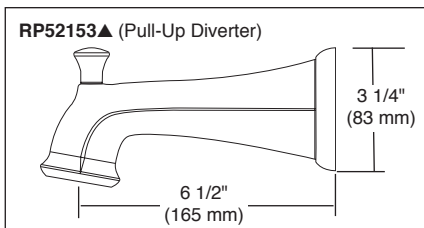

Submitted Model No.: _____

Specific Features: _____

see what Delta can do™

TUB AND SHOWER FAUCET TRIM

- Linden™ Bath Collection
- Valve Only (T17093 & T17094 Series)
- Shower Only (T17293, T17293-I, T17294 & T17294-I Series)
- Tub/Shower (T17493, T17493-I, T17494 & T17494-I Series)

FEATURES:

- Monitor® 17 Series pressure balanced bath mixing valve trim
- Showerheads include H₂Okinetic® Technology
- In2ition® available select models with -I suffix

STANDARD SPECIFICATIONS:

- Maintains a balanced pressure of hot and cold water even when a valve is turned on or off elsewhere in the system
- For use with MultiChoice® Universal rough valve body (R10000 Series)
- Back-to-back installation capability
- Solid brass forged body
- Lever volume control handle; temperature adjustment dial
- Field adjustable to limit handle rotation into hot water zone
- Maximum dial rotation adjustable between 90° and 180°
- All parts replaceable from the front of the valve
- Maximum 1.75 gpm @ 80 psi, 6.6 L/min @ 550 kPa
- Stem extension kit RP77992 can be ordered to allow for an additional 1 3/4" wall thickness. RP77992 ships with chrome escutcheon screws. For special finishes also order RP12630 escutcheon screws in desired finish.