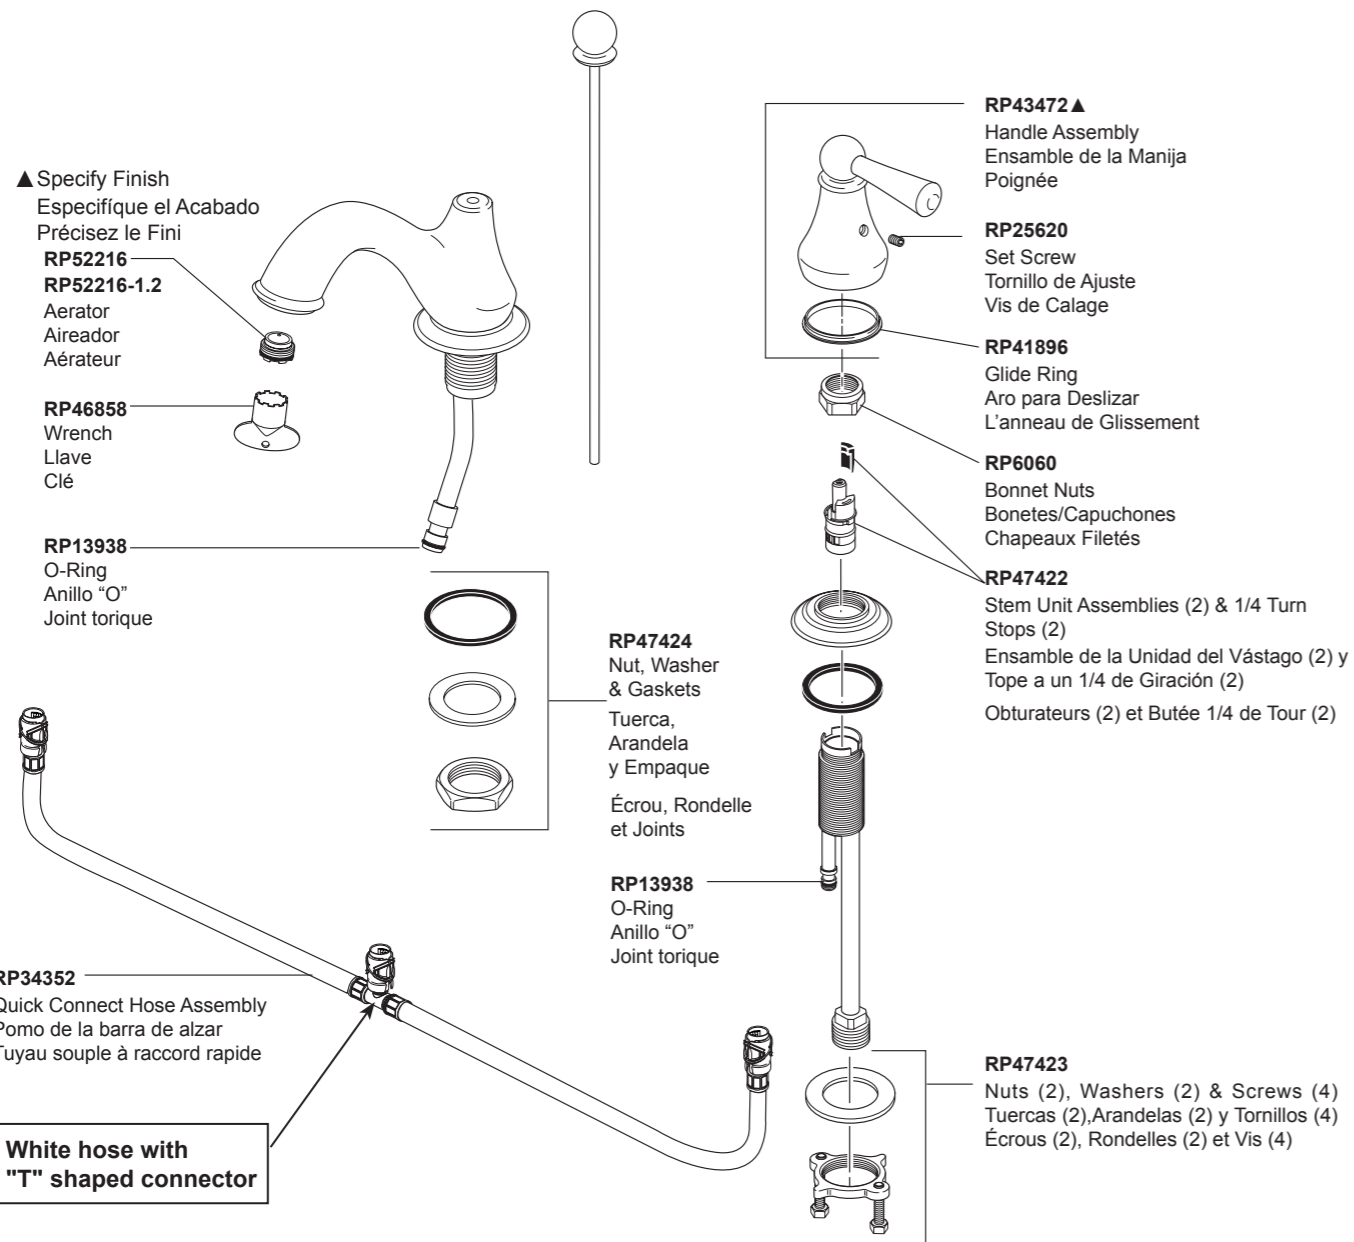

Order these RP numbers if your faucet waterway connection system is a white hose with "T" shaped connector.

Order these RP numbers if your faucet waterway connection system is a black hose with "Y" shaped connector.