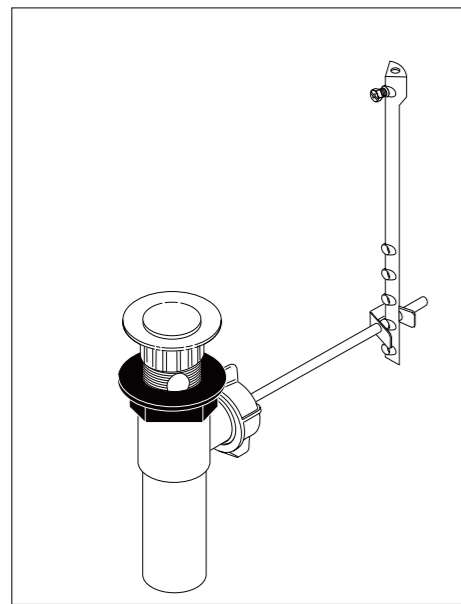

Order these RP numbers if your faucet waterway connection system is a white hose with "T" shaped connector.

Order these RP numbers if your faucet waterway connection system is a black hose with "Y" shaped connector.