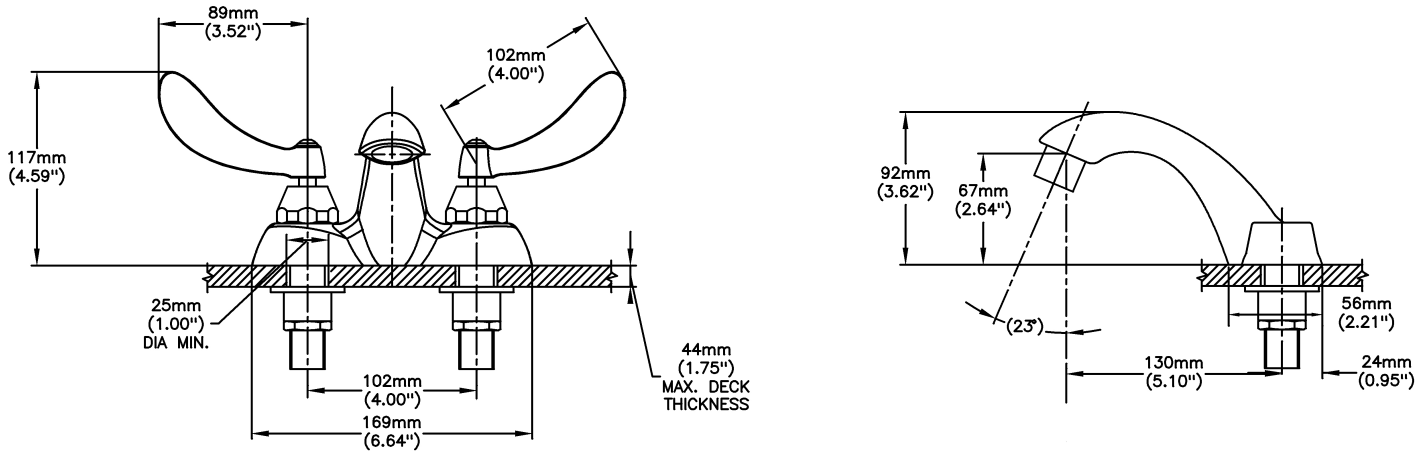

#### OPERATION:

- Not Available

***(Dimensional drawing on following page)***

Delta reserves the right (1) to make changes to specifications and materials, and (2) to change or discontinue models, both without notice or obligation. Dimensions are for reference. Measurement may vary plus or minus 6mm(0.25"). Mounting locations are suggested only. Check with local codes for requirements in your area. This spec was produced June 23, 2021.

INLETS: 1/2" MIP/COUPLING NUTS (NUTS NOT SUPPLIED)

Delta reserves the right (1) to make changes to specifications and materials, and (2) to change or discontinue models, both without notice or obligation. Dimensions are for reference. Measurement may vary plus or minus 6mm(0.25"). Mounting locations are suggested only. Check with local codes for requirements in your area. This spec was produced June 23, 2021.