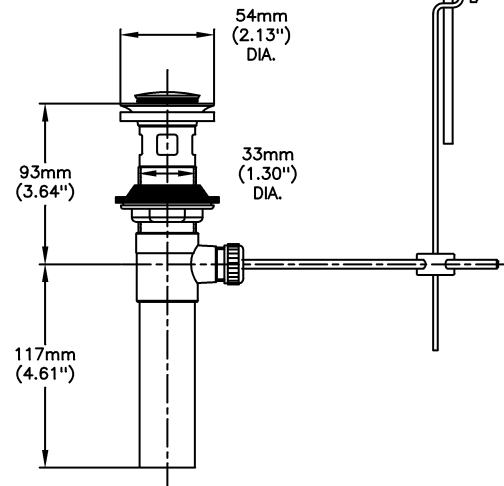

Lavatory Faucets

4" Centerset- CER-TECK ceramic structures

Model No: 21C233

COMPLIES WITH:

- CSA certified
- Complies to ASME A112.18.1/CSA B125.1
- Verified compliant with 0.25% weighted average Pb content regulations
-  Handles No. 2, 3, 4 and 5
Indicates compliance to ICC/ANSI A117.1
-  Outlet options 2,3 and 4 are EPA WaterSense listed
- (Contact Delta Representative for State and/or Local Approvals)

NOTES:

21T - 4" Centerset - TUF-TECK® compression structures

SPECIFICATION:

- HEAVY DUTY CAST BRASS centerset faucet
- 102mm (4") centers, two handle
- Polished chrome plated finish with polished underspout
- Metal hold-down package
- Designed for routine 180°F (82°C) disinfection cycles up to 30 mins
- Outlet#: 3 - Vandal Resistant 1.5 gpm (5.7L/min) Flow Control Aerator
- Handle#: 3 - 76 mm (3") Lever Blade Handles-ADA Compliant-Metal-Color indexed-Vandal Resistant (VR) screws
- Standard Product With Metal Pop-up

OPERATION:

- Not Available

(Dimensional drawing on following page)

Delta reserves the right (1) to make changes to specifications and materials, and (2) to change or discontinue models, both without notice or obligation. Dimensions are for reference. Measurement may vary plus or minus 6mm(0.25"). Mounting locations are suggested only. Check with local codes for requirements in your area. This spec was produced May 28, 2021.

INLETS: 1/2" MIP/COUPLING NUTS (NUTS NOT SUPPLIED)

Delta reserves the right (1) to make changes to specifications and materials, and (2) to change or discontinue models, both without notice or obligation. Dimensions are for reference. Measurement may vary plus or minus 6mm(0.25"). Mounting locations are suggested only. Check with local codes for requirements in your area. This spec was produced May 28, 2021.