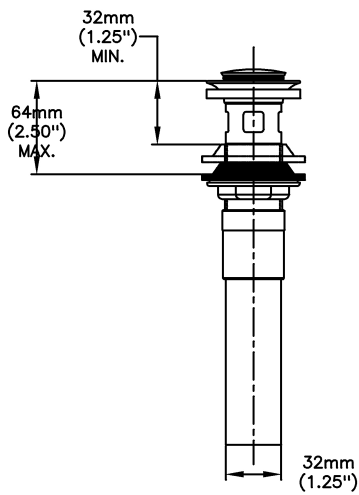

Lavatory Faucets

4" Centerset- CER-TECK ceramic structures

Model No: 21C233

COMPLIES WITH:

- CSA certified
- Complies to ASME A112.18.1/CSA B125.1
- Verified compliant with 0.25% weighted average Pb content regulations
-  Handles No. 2, 3, 4 and 5
Indicates compliance to ICC/ANSI A117.1
-  Outlet options 2,3 and 4 are EPA WaterSense listed
- (Contact Delta Representative for State and/or Local Approvals)

NOTES:

21T - 4" Centerset - TUF-TECK® compression structures

SPECIFICATION:

- HEAVY DUTY CAST BRASS centerset faucet
- 102mm (4") centers, two handle
- Polished chrome plated finish with polished underspout
- Metal hold-down package
- Designed for routine 180°F (82°C) disinfection cycles up to 30 mins
- Outlet#: 3 - Vandal Resistant 1.5 gpm (5.7L/min) Flow Control Aerator
- Handle#: 3 - 76 mm (3") Lever Blade Handles-ADA Compliant-Metal-Color indexed-Vandal Resistant (VR) screws
- Standard Product With Metal Pop-up

OPERATION:

- Not Available

(Dimensional drawing on following page)

Delta reserves the right (1) to make changes to specifications and materials, and (2) to change or discontinue models, both without notice or obligation. Dimensions are for reference. Measurement may vary plus or minus 6mm(0.25"). Mounting locations are suggested only. Check with local codes for requirements in your area. This spec was produced May 28, 2021.

INLETS: 1/2" MIP/COUPLING NUTS (NUTS NOT SUPPLIED)

Delta reserves the right (1) to make changes to specifications and materials, and (2) to change or discontinue models, both without notice or obligation. Dimensions are for reference. Measurement may vary plus or minus 6mm(0.25"). Mounting locations are suggested only. Check with local codes for requirements in your area. This spec was produced May 28, 2021.