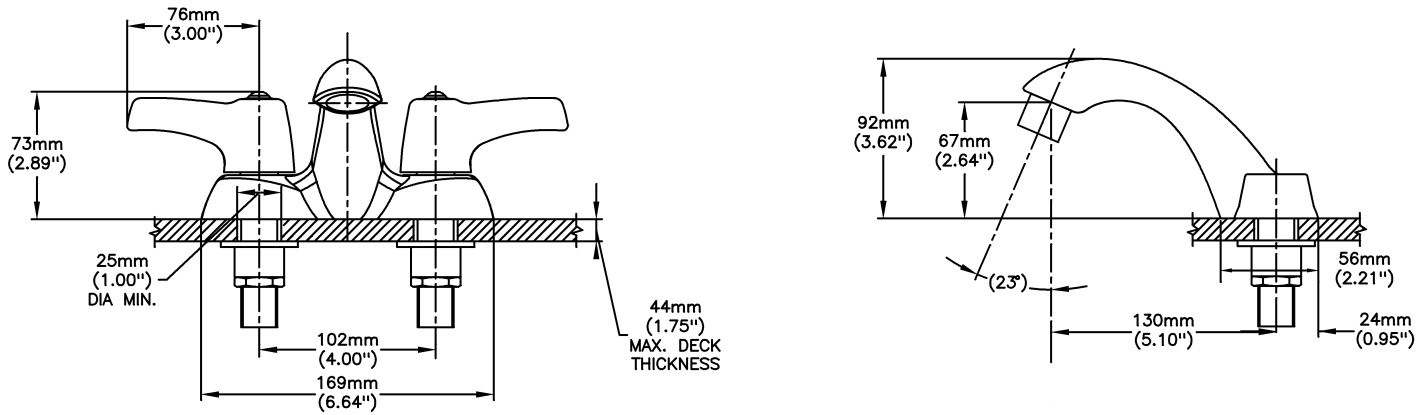

Lavatory Faucets

4" Centerset- CER-TECK ceramic structures

Model No: 21C233

COMPLIES WITH:

- CSA certified
- Complies to ASME A112.18.1/CSA B125.1
- Verified compliant with 0.25% weighted average Pb content regulations
-  Handles No. 2, 3, 4 and 5
Indicates compliance to ICC/ANSI A117.1
-  Outlet options 2,3 and 4 are EPA WaterSense listed
- (Contact Delta Representative for State and/or Local Approvals)

NOTES:

21T - 4" Centerset - TUF-TECK® compression structures

SPECIFICATION:

- HEAVY DUTY CAST BRASS centerset faucet
- 102mm (4") centers, two handle
- Polished chrome plated finish with polished underspout
- Metal hold-down package
- Designed for routine 180°F (82°C) disinfection cycles up to 30 mins
- Outlet#: 3 - Vandal Resistant 1.5 gpm (5.7L/min) Flow Control Aerator
- Handle#: 3 - 76 mm (3") Lever Blade Handles-ADA Compliant-Metal-Color indexed-Vandal Resistant (VR) screws
- Standard Product With Metal Pop-up

OPERATION:

- Not Available

(Dimensional drawing on following page)

Delta reserves the right (1) to make changes to specifications and materials, and (2) to change or discontinue models, both without notice or obligation. Dimensions are for reference. Measurement may vary plus or minus 6mm(0.25"). Mounting locations are suggested only. Check with local codes for requirements in your area. This spec was produced May 28, 2021.

INLETS: 1/2" MIP/COUPLING NUTS (NUTS NOT SUPPLIED)

Delta reserves the right (1) to make changes to specifications and materials, and (2) to change or discontinue models, both without notice or obligation. Dimensions are for reference. Measurement may vary plus or minus 6mm(0.25"). Mounting locations are suggested only. Check with local codes for requirements in your area. This spec was produced May 28, 2021.