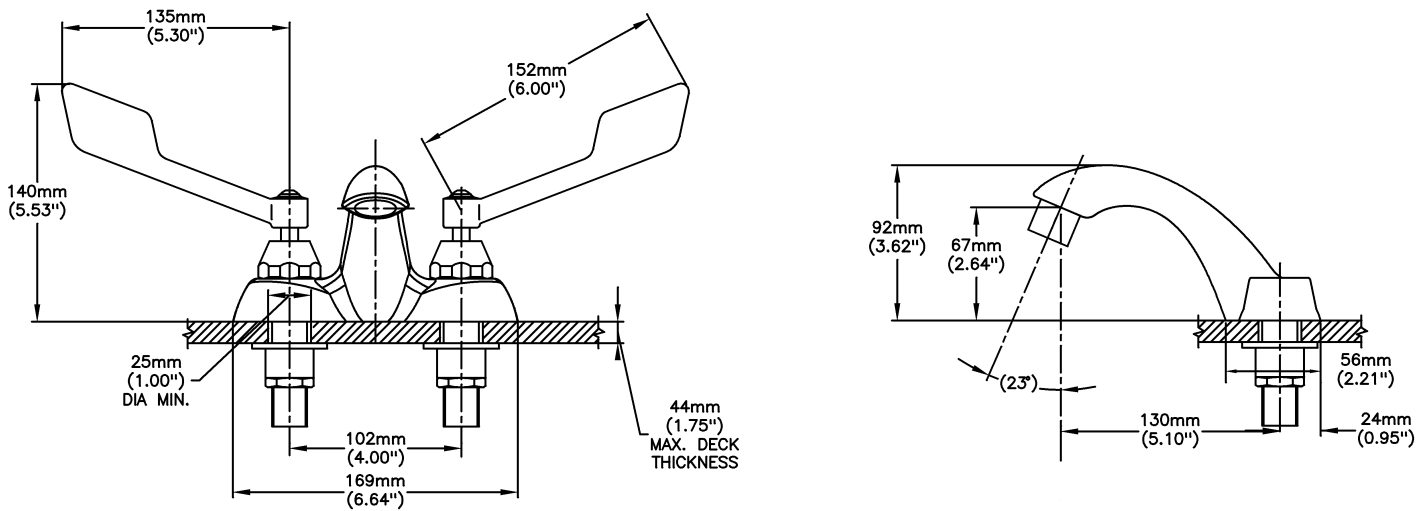

Lavatory Faucets

4" Centerset- CER-TECK ceramic structures

Model No: 21C155

COMPLIES WITH:

- CSA certified
- Complies to ASME A112.18.1/CSA B125.1
- Verified compliant with 0.25% weighted average Pb content regulations
-  Handles No. 2, 3, 4 and 5
Indicates compliance to ICC/ANSI A117.1
- (Contact Delta Representative for State and/or Local Approvals)

NOTES:

21T - 4" Centerset - TUF-TECK® compression structures

SPECIFICATION:

- HEAVY DUTY CAST BRASS centerset faucet
- 102mm (4") centers, two handle
- Polished chrome plated finish with polished underspout
- Metal hold-down package
- Designed for routine 180°F (82°C) disinfection cycles up to 30 mins
- Outlet#: 5 - Vandal Resistant 0.5gpm (1.9 L/min) Non-Aerating Spray Outlet
- Handle#: 5 - 152 mm (6") Wrist Blade Handles-ADA Compliant- Sanitary Hoods-Metal-Color indexed-Vandal resistant screws
- Standard Product Less Pop-up (No Pop-up Hole)

OPERATION:

- Not Available

(Dimensional drawing on following page)

Delta reserves the right (1) to make changes to specifications and materials, and (2) to change or discontinue models, both without notice or obligation. Dimensions are for reference. Measurement may vary plus or minus 6mm(0.25"). Mounting locations are suggested only. Check with local codes for requirements in your area. This spec was produced April 20, 2021.

INLETS: 1/2" MIP/COUPLING NUTS (NUTS NOT SUPPLIED)

Delta reserves the right (1) to make changes to specifications and materials, and (2) to change or discontinue models, both without notice or obligation. Dimensions are for reference. Measurement may vary plus or minus 6mm(0.25"). Mounting locations are suggested only. Check with local codes for requirements in your area. This spec was produced April 20, 2021.