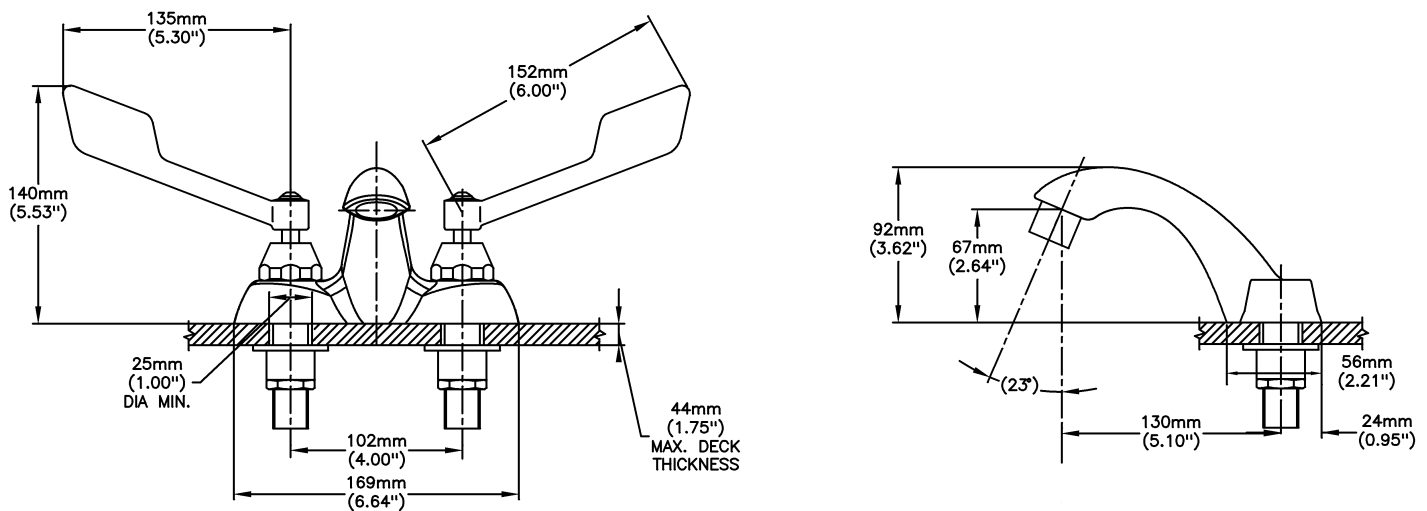

#### SPECIFICATION:

- HEAVY DUTY CAST BRASS centerset faucet
- 102mm (4") centers, two handle
- Polished chrome plated finish with polished underspout
- Metal hold-down package
- Designed for routine 180°F (82°C) disinfection cycles up to 30 mins
- Outlet#: 4 - Standard 1.5 GPM (5.7 L/Min) Flow Control Aerator
- Handle#: 5 - 152 mm (6") Wrist Blade Handles-ADA Compliant- Sanitary Hoods-Metal-Color indexed-Vandal resistant screws
- Standard Product Less Pop-up (No Pop-up Hole)

#### OPERATION:

- Not Available

***(Dimensional drawing on following page)***

Delta reserves the right (1) to make changes to specifications and materials, and (2) to change or discontinue models, both without notice or obligation. Dimensions are for reference. Measurement may vary plus or minus 6mm(0.25"). Mounting locations are suggested only. Check with local codes for requirements in your area. This spec was produced June 21, 2021.

INLETS: 1/2" MIP/COUPLING NUTS (NUTS NOT SUPPLIED)

Delta reserves the right (1) to make changes to specifications and materials, and (2) to change or discontinue models, both without notice or obligation. Dimensions are for reference. Measurement may vary plus or minus 6mm(0.25"). Mounting locations are suggested only. Check with local codes for requirements in your area. This spec was produced June 21, 2021.