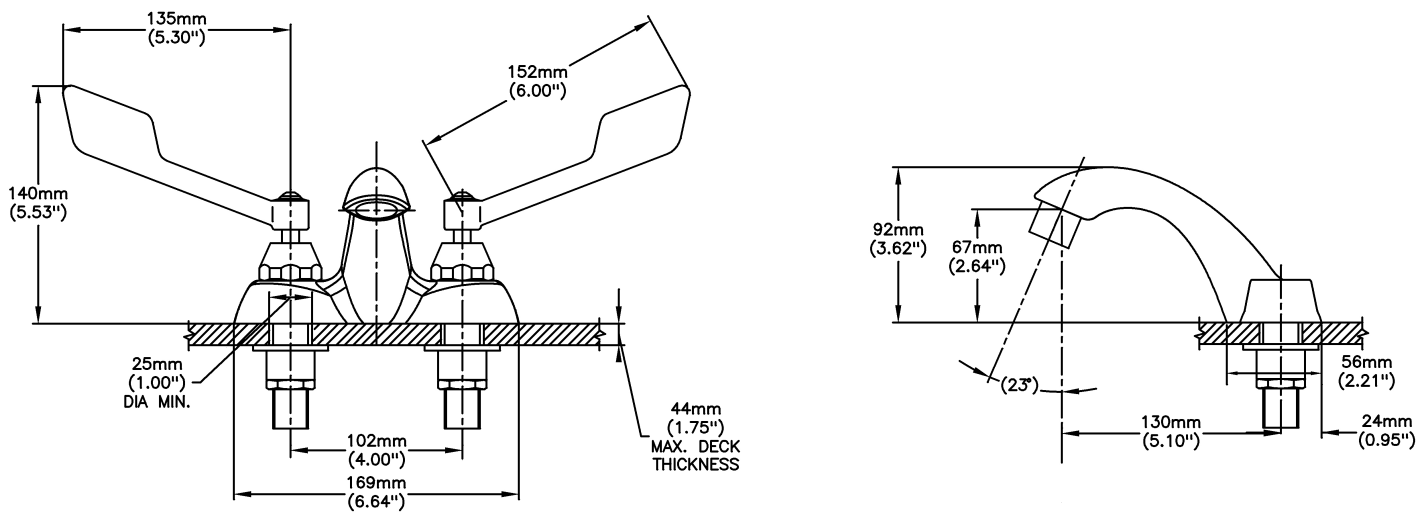

#### OPERATION:

- Not Available

*(Dimensional drawing on following page)*

Delta reserves the right (1) to make changes to specifications and materials, and (2) to change or discontinue models, both without notice or obligation. Dimensions are for reference. Measurement may vary plus or minus 6mm(0.25"). Mounting locations are suggested only. Check with local codes for requirements in your area. This spec was produced June 21, 2021.

INLETS: 1/2" MIP/COUPLING NUTS (NUTS NOT SUPPLIED)

Delta reserves the right (1) to make changes to specifications and materials, and (2) to change or discontinue models, both without notice or obligation. Dimensions are for reference. Measurement may vary plus or minus 6mm(0.25"). Mounting locations are suggested only. Check with local codes for requirements in your area. This spec was produced June 21, 2021.