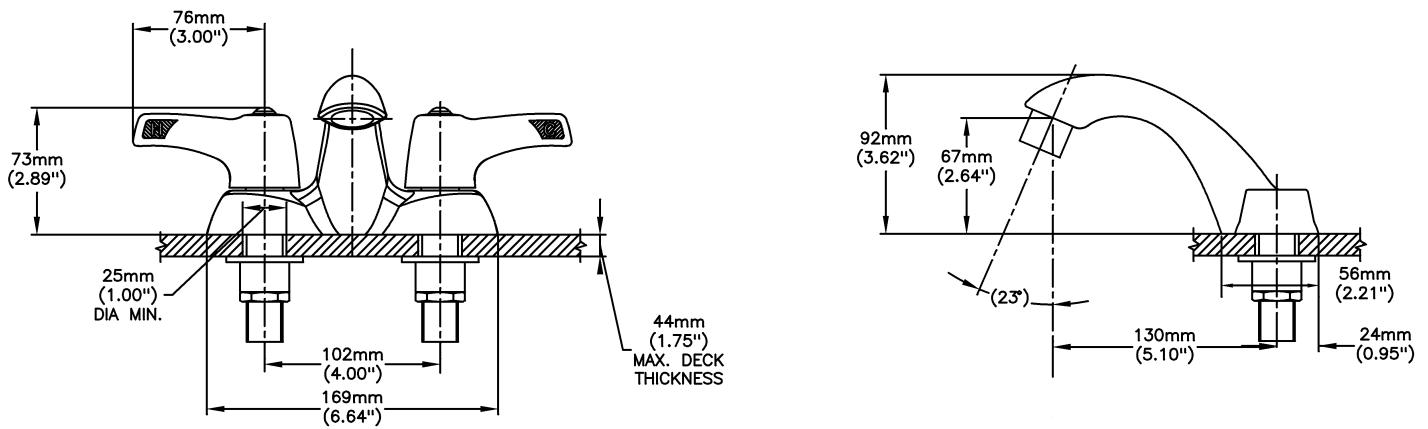

#### OPERATION:

- Not Available

***(Dimensional drawing on following page)***

Delta reserves the right (1) to make changes to specifications and materials, and (2) to change or discontinue models, both without notice or obligation. Dimensions are for reference. Measurement may vary plus or minus 6mm(0.25"). Mounting locations are suggested only. Check with local codes for requirements in your area. This spec was produced June 21, 2021.

INLETS: 1/2" MIP/COUPLING NUTS (NUTS NOT SUPPLIED)

Delta reserves the right (1) to make changes to specifications and materials, and (2) to change or discontinue models, both without notice or obligation. Dimensions are for reference. Measurement may vary plus or minus 6mm(0.25"). Mounting locations are suggested only. Check with local codes for requirements in your area. This spec was produced June 21, 2021.