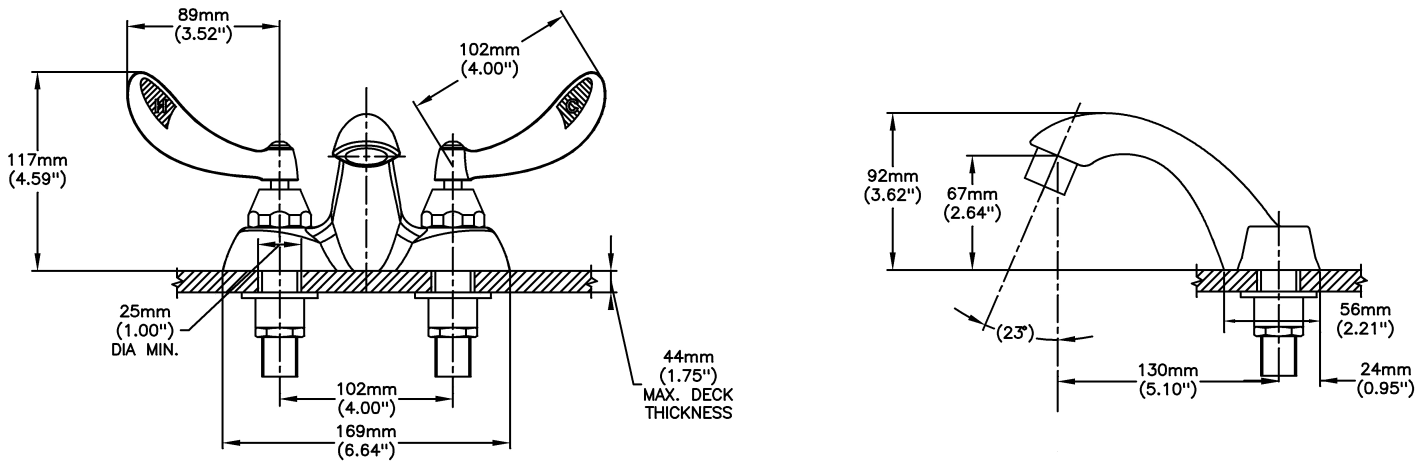

Lavatory Faucets

4" Centerset- CER-TECK ceramic structures

Model No: 21C124-TI

COMPLIES WITH:

- CSA certified
- Complies to ASME A112.18.1/CSA B125.1
- Verified compliant with 0.25% weighted average Pb content regulations
-  Handles No. 2, 3, 4 and 5
Indicates compliance to ICC/ANSI A117.1
-  Outlet options 2,3 and 4 are EPA WaterSense listed
- (Contact Delta Representative for State and/or Local Approvals)

NOTES:

21T - 4" Centerset - TUF-TECK® compression structures

SPECIFICATION:

- HEAVY DUTY CAST BRASS centerset faucet
- 102mm (4") centers, two handle
- Polished chrome plated finish with polished underspout
- Metal hold-down package
- Designed for routine 180°F (82°C) disinfection cycles up to 30 mins
- Outlet#: 2 - Vandal Resistant 1.5 GPM (5.7 L/Min) Laminar w/Agion® Antimicrobial
- Handle#: 4 - 102 mm (4") Blade Handles- ADA Compliant-Sanitary Hoods- Metal-Color indexed-Vandal resistant screws
- Standard Product Less Pop-up (No Pop-up Hole)
- Handle Temperature Indicators

OPERATION:

- Not Available

(Dimensional drawing on following page)

Delta reserves the right (1) to make changes to specifications and materials, and (2) to change or discontinue models, both without notice or obligation. Dimensions are for reference. Measurement may vary plus or minus 6mm(0.25"). Mounting locations are suggested only. Check with local codes for requirements in your area. This spec was produced May 11, 2021.

INLETS: 1/2" MIP/COUPLING NUTS (NUTS NOT SUPPLIED)

Delta reserves the right (1) to make changes to specifications and materials, and (2) to change or discontinue models, both without notice or obligation. Dimensions are for reference. Measurement may vary plus or minus 6mm(0.25"). Mounting locations are suggested only. Check with local codes for requirements in your area. This spec was produced May 11, 2021.