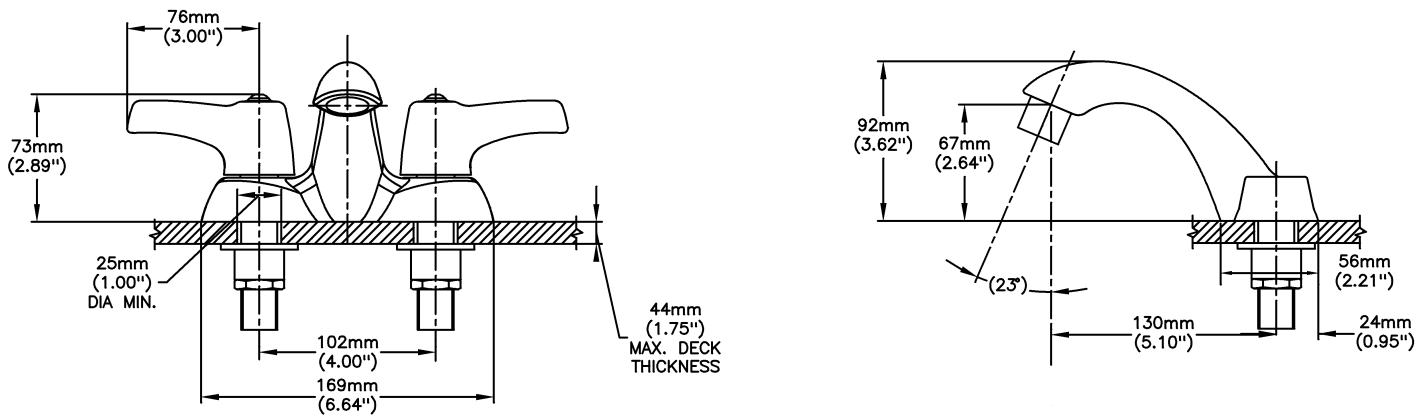

Lavatory Faucets

4" Centerset- CER-TECK ceramic structures

Model No: 21C333

COMPLIES WITH:

- CSA certified
- Complies to ASME A112.18.1/CSA B125.1
- Verified compliant with 0.25% weighted average Pb content regulations
-  Handles No. 2, 3, 4 and 5
Indicates compliance to ICC/ANSI A117.1
-  Outlet options 2,3 and 4 are EPA WaterSense listed
- (Contact Delta Representative for State and/or Local Approvals)

NOTES:

21T - 4" Centerset - TUF-TECK® compression structures

SPECIFICATION:

- HEAVY DUTY CAST BRASS centerset faucet
- 102mm (4") centers, two handle
- Polished chrome plated finish with polished underspout
- Metal hold-down package
- Designed for routine 180°F (82°C) disinfection cycles up to 30 mins
- Outlet#: 3 - Vandal Resistant 1.5 gpm (5.7L/min) Flow Control Aerator
- Handle#: 3 - 76 mm (3") Lever Blade Handles-ADA Compliant-Metal-Color indexed-Vandal Resistant (VR) screws
- Standard Product with Cast Open Grid Strainer (No Pop-up Hole)

OPERATION:

- Not Available

(Dimensional drawing on following page)

Delta reserves the right (1) to make changes to specifications and materials, and (2) to change or discontinue models, both without notice or obligation. Dimensions are for reference. Measurement may vary plus or minus 6mm(0.25"). Mounting locations are suggested only. Check with local codes for requirements in your area. This spec was produced June 17, 2021.

INLETS: 1/2" MIP/COUPLING NUTS (NUTS NOT SUPPLIED)

Delta reserves the right (1) to make changes to specifications and materials, and (2) to change or discontinue models, both without notice or obligation. Dimensions are for reference. Measurement may vary plus or minus 6mm(0.25"). Mounting locations are suggested only. Check with local codes for requirements in your area. This spec was produced June 17, 2021.