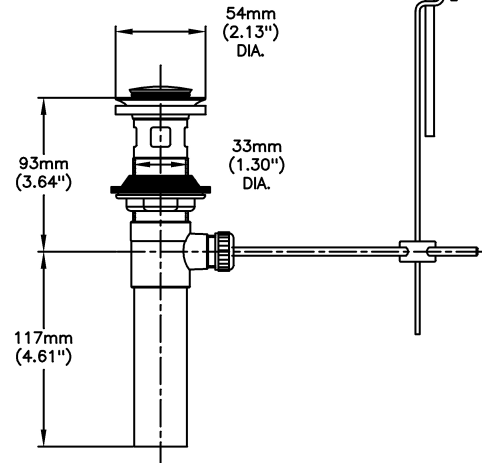

Lavatory Faucets

4" Centerset- CER-TECK ceramic structures

Model No: 21C254

COMPLIES WITH:

- CSA certified
- Complies to ASME A112.18.1/CSA B125.1
- Verified compliant with 0.25% weighted average Pb content regulations
-  Handles No. 2, 3, 4 and 5
Indicates compliance to ICC/ANSI A117.1
- (Contact Delta Representative for State and/or Local Approvals)

NOTES:

21T - 4" Centerset - TUF-TECK® compression structures

SPECIFICATION:

- HEAVY DUTY CAST BRASS centerset faucet
- 102mm (4") centers, two handle
- Polished chrome plated finish with polished underspout
- Metal hold-down package
- Designed for routine 180°F (82°C) disinfection cycles up to 30 mins
- Outlet#: 5 - Vandal Resistant 0.5gpm (1.9 L/min) Non-Aerating Spray Outlet
- Handle#: 4 - 102 mm (4") Blade Handles- ADA Compliant-Sanitary Hoods- Metal-Color indexed-Vandal resistant screws
- Standard Product With Metal Pop-up

OPERATION:

- Not Available

(Dimensional drawing on following page)

Delta reserves the right (1) to make changes to specifications and materials, and (2) to change or discontinue models, both without notice or obligation. Dimensions are for reference. Measurement may vary plus or minus 6mm(0.25"). Mounting locations are suggested only. Check with local codes for requirements in your area. This spec was produced June 23, 2021.

INLETS: 1/2" MIP/COUPLING NUTS (NUTS NOT SUPPLIED)

Delta reserves the right (1) to make changes to specifications and materials, and (2) to change or discontinue models, both without notice or obligation. Dimensions are for reference. Measurement may vary plus or minus 6mm(0.25"). Mounting locations are suggested only. Check with local codes for requirements in your area. This spec was produced June 23, 2021.