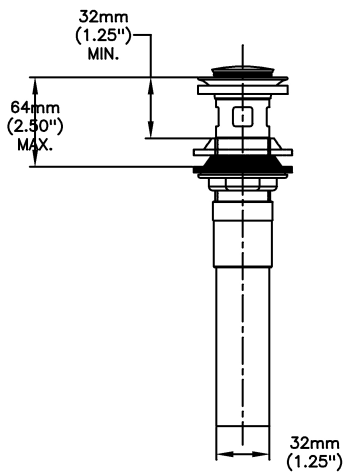

Lavatory Faucets

4" Centerset- CER-TECK ceramic structures

Model No: 21C254

COMPLIES WITH:

- CSA certified
- Complies to ASME A112.18.1/CSA B125.1
- Verified compliant with 0.25% weighted average Pb content regulations
-  Handles No. 2, 3, 4 and 5
Indicates compliance to ICC/ANSI A117.1
- (Contact Delta Representative for State and/or Local Approvals)

NOTES:

21T - 4" Centerset - TUF-TECK® compression structures

SPECIFICATION:

- HEAVY DUTY CAST BRASS centerset faucet
- 102mm (4") centers, two handle
- Polished chrome plated finish with polished underspout
- Metal hold-down package
- Designed for routine 180°F (82°C) disinfection cycles up to 30 mins
- Outlet#: 5 - Vandal Resistant 0.5gpm (1.9 L/min) Non-Aerating Spray Outlet
- Handle#: 4 - 102 mm (4") Blade Handles- ADA Compliant-Sanitary Hoods- Metal-Color indexed-Vandal resistant screws
- Standard Product With Metal Pop-up

OPERATION:

- Not Available

(Dimensional drawing on following page)

Delta reserves the right (1) to make changes to specifications and materials, and (2) to change or discontinue models, both without notice or obligation. Dimensions are for reference. Measurement may vary plus or minus 6mm(0.25"). Mounting locations are suggested only. Check with local codes for requirements in your area. This spec was produced June 23, 2021.

INLETS: 1/2" MIP/COUPLING NUTS (NUTS NOT SUPPLIED)

Delta reserves the right (1) to make changes to specifications and materials, and (2) to change or discontinue models, both without notice or obligation. Dimensions are for reference. Measurement may vary plus or minus 6mm(0.25"). Mounting locations are suggested only. Check with local codes for requirements in your area. This spec was produced June 23, 2021.