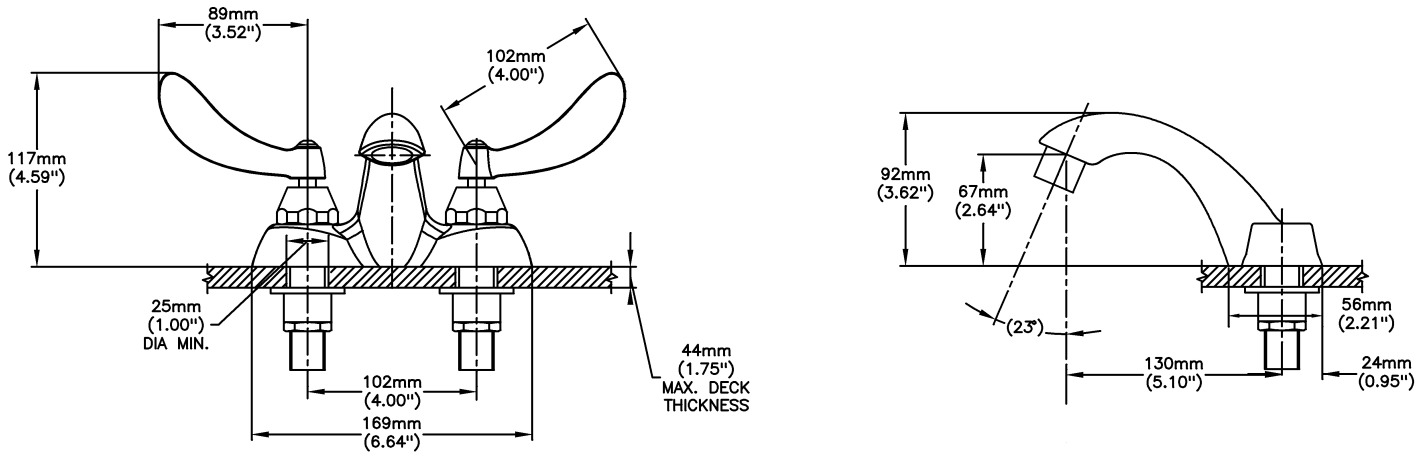

Lavatory Faucets

4" Centerset- CER-TECK ceramic structures

Model No: 21C254

COMPLIES WITH:

- CSA certified
- Complies to ASME A112.18.1/CSA B125.1
- Verified compliant with 0.25% weighted average Pb content regulations
-  Handles No. 2, 3, 4 and 5
Indicates compliance to ICC/ANSI A117.1
- (Contact Delta Representative for State and/or Local Approvals)

NOTES:

21T - 4" Centerset - TUF-TECK® compression structures

SPECIFICATION:

- HEAVY DUTY CAST BRASS centerset faucet
- 102mm (4") centers, two handle
- Polished chrome plated finish with polished underspout
- Metal hold-down package
- Designed for routine 180°F (82°C) disinfection cycles up to 30 mins
- Outlet#: 5 - Vandal Resistant 0.5gpm (1.9 L/min) Non-Aerating Spray Outlet
- Handle#: 4 - 102 mm (4") Blade Handles- ADA Compliant-Sanitary Hoods- Metal-Color indexed-Vandal resistant screws
- Standard Product With Metal Pop-up

OPERATION:

- Not Available

(Dimensional drawing on following page)

Delta reserves the right (1) to make changes to specifications and materials, and (2) to change or discontinue models, both without notice or obligation. Dimensions are for reference. Measurement may vary plus or minus 6mm(0.25"). Mounting locations are suggested only. Check with local codes for requirements in your area. This spec was produced June 23, 2021.

INLETS: 1/2" MIP/COUPLING NUTS (NUTS NOT SUPPLIED)

Delta reserves the right (1) to make changes to specifications and materials, and (2) to change or discontinue models, both without notice or obligation. Dimensions are for reference. Measurement may vary plus or minus 6mm(0.25"). Mounting locations are suggested only. Check with local codes for requirements in your area. This spec was produced June 23, 2021.