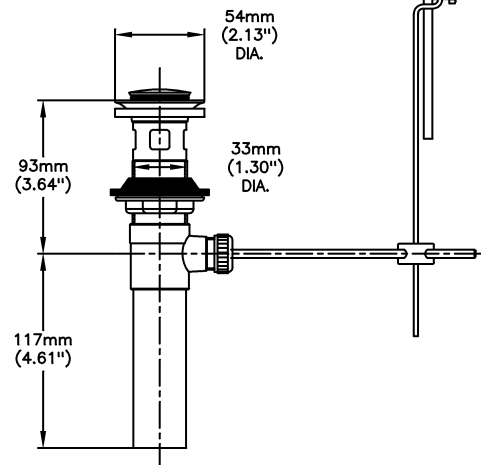

Lavatory Faucets

4" Centerset- CER-TECK ceramic structures

Model No: 21C232

COMPLIES WITH:

- CSA certified
- Complies to ASME A112.18.1/CSA B125.1
- Verified compliant with 0.25% weighted average Pb content regulations
-  Handles No. 2, 3, 4 and 5
Indicates compliance to ICC/ANSI A117.1
-  Outlet options 2,3 and 4 are EPA WaterSense listed
- (Contact Delta Representative for State and/or Local Approvals)

NOTES:

21T - 4" Centerset - TUF-TECK® compression structures

SPECIFICATION:

- HEAVY DUTY CAST BRASS centerset faucet
- 102mm (4") centers, two handle
- Polished chrome plated finish with polished underspout
- Metal hold-down package
- Designed for routine 180°F (82°C) disinfection cycles up to 30 mins
- Outlet#: 3 - Vandal Resistant 1.5 gpm (5.7L/min) Flow Control Aerator
- Handle#: 2 - 102 mm (4") Hooded Blade Handles-ADA compliant-Metal-Color indexed-Vandal resistant screws
- Standard Product With Metal Pop-up

OPERATION:

- Not Available

(Dimensional drawing on following page)

Delta reserves the right (1) to make changes to specifications and materials, and (2) to change or discontinue models, both without notice or obligation. Dimensions are for reference. Measurement may vary plus or minus 6mm(0.25"). Mounting locations are suggested only. Check with local codes for requirements in your area. This spec was produced June 22, 2021.

INLETS: 1/2" MIP/COUPLING NUTS (NUTS NOT SUPPLIED)

Delta reserves the right (1) to make changes to specifications and materials, and (2) to change or discontinue models, both without notice or obligation. Dimensions are for reference. Measurement may vary plus or minus 6mm(0.25"). Mounting locations are suggested only. Check with local codes for requirements in your area. This spec was produced June 22, 2021.