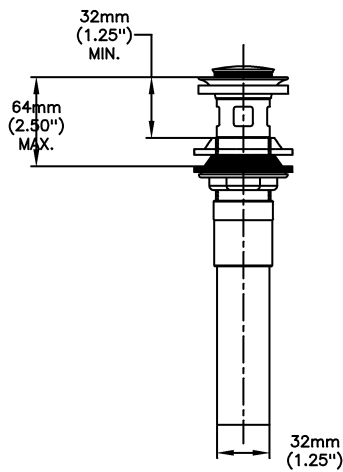

Lavatory Faucets

4" Centerset- CER-TECK ceramic structures

Model No: 21C232

COMPLIES WITH:

- CSA certified
- Complies to ASME A112.18.1/CSA B125.1
- Verified compliant with 0.25% weighted average Pb content regulations
-  Handles No. 2, 3, 4 and 5
Indicates compliance to ICC/ANSI A117.1
-  Outlet options 2,3 and 4 are EPA WaterSense listed
- (Contact Delta Representative for State and/or Local Approvals)

OPERATION:

- Not Available

(Dimensional drawing on following page)

Delta reserves the right (1) to make changes to specifications and materials, and (2) to change or discontinue models, both without notice or obligation. Dimensions are for reference. Measurement may vary plus or minus 6mm(0.25"). Mounting locations are suggested only. Check with local codes for requirements in your area. This spec was produced June 22, 2021.

INLETS: 1/2" MIP/COUPLING NUTS (NUTS NOT SUPPLIED)

Delta reserves the right (1) to make changes to specifications and materials, and (2) to change or discontinue models, both without notice or obligation. Dimensions are for reference. Measurement may vary plus or minus 6mm(0.25"). Mounting locations are suggested only. Check with local codes for requirements in your area. This spec was produced June 22, 2021.