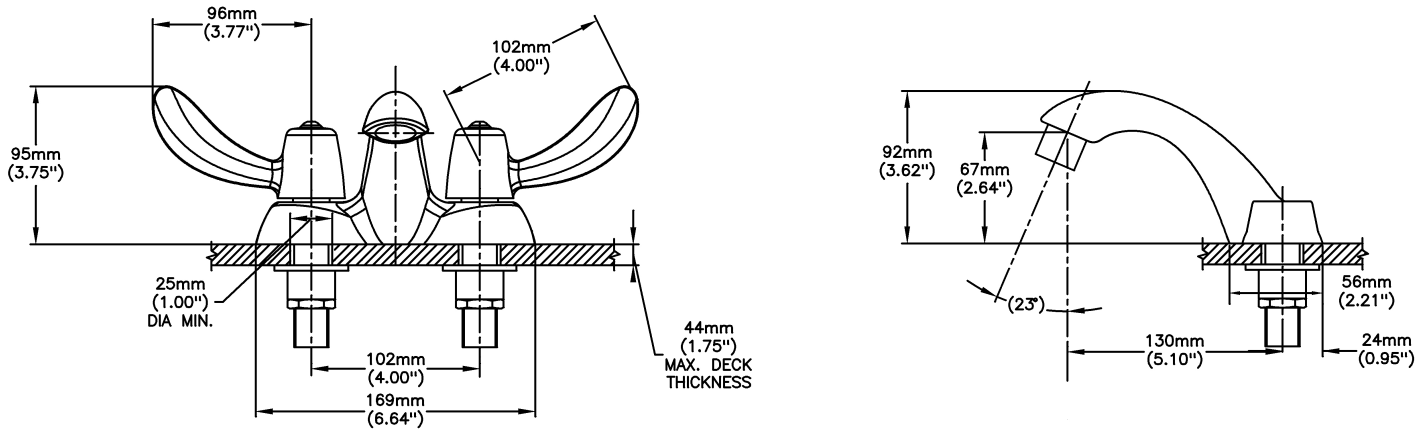

Lavatory Faucets

4" Centerset- CER-TECK ceramic structures

Model No: 21C232

COMPLIES WITH:

- CSA certified
- Complies to ASME A112.18.1/CSA B125.1
- Verified compliant with 0.25% weighted average Pb content regulations
-  Handles No. 2, 3, 4 and 5
Indicates compliance to ICC/ANSI A117.1
-  Outlet options 2,3 and 4 are EPA WaterSense listed
- (Contact Delta Representative for State and/or Local Approvals)

NOTES:

21T - 4" Centerset - TUF-TECK® compression structures

SPECIFICATION:

- HEAVY DUTY CAST BRASS centerset faucet
- 102mm (4") centers, two handle
- Polished chrome plated finish with polished underspout
- Metal hold-down package
- Designed for routine 180°F (82°C) disinfection cycles up to 30 mins
- Outlet#: 3 - Vandal Resistant 1.5 gpm (5.7L/min) Flow Control Aerator
- Handle#: 2 - 102 mm (4") Hooded Blade Handles-ADA compliant-Metal-Color indexed-Vandal resistant screws
- Standard Product With Metal Pop-up

OPERATION:

- Not Available

(Dimensional drawing on following page)

Delta reserves the right (1) to make changes to specifications and materials, and (2) to change or discontinue models, both without notice or obligation. Dimensions are for reference. Measurement may vary plus or minus 6mm(0.25"). Mounting locations are suggested only. Check with local codes for requirements in your area. This spec was produced June 22, 2021.

INLETS: 1/2" MIP/COUPLING NUTS (NUTS NOT SUPPLIED)

Delta reserves the right (1) to make changes to specifications and materials, and (2) to change or discontinue models, both without notice or obligation. Dimensions are for reference. Measurement may vary plus or minus 6mm(0.25"). Mounting locations are suggested only. Check with local codes for requirements in your area. This spec was produced June 22, 2021.