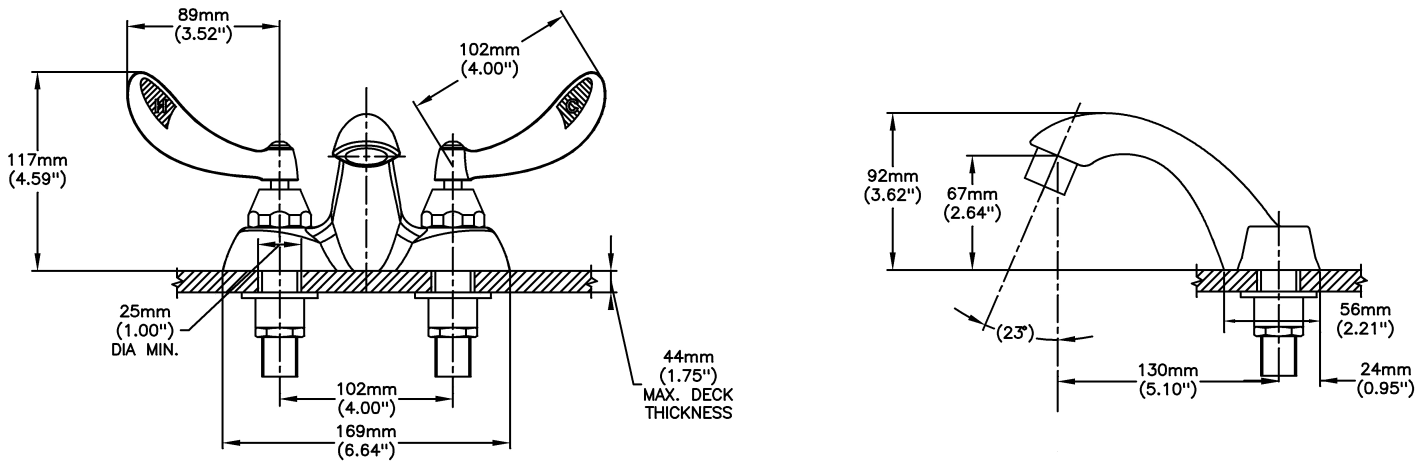

Lavatory Faucets

4" Centerset- CER-TECK ceramic structures

Model No: 21C134-TI

COMPLIES WITH:

- CSA certified
- Complies to ASME A112.18.1/CSA B125.1
- Verified compliant with 0.25% weighted average Pb content regulations
-  Handles No. 2, 3, 4 and 5
Indicates compliance to ICC/ANSI A117.1
-  Outlet options 2,3 and 4 are EPA WaterSense listed
- (Contact Delta Representative for State and/or Local Approvals)

OPERATION:

- Not Available

(Dimensional drawing on following page)

Delta reserves the right (1) to make changes to specifications and materials, and (2) to change or discontinue models, both without notice or obligation. Dimensions are for reference. Measurement may vary plus or minus 6mm(0.25"). Mounting locations are suggested only. Check with local codes for requirements in your area. This spec was produced June 21, 2021.

INLETS: 1/2" MIP/COUPLING NUTS (NUTS NOT SUPPLIED)

Delta reserves the right (1) to make changes to specifications and materials, and (2) to change or discontinue models, both without notice or obligation. Dimensions are for reference. Measurement may vary plus or minus 6mm(0.25"). Mounting locations are suggested only. Check with local codes for requirements in your area. This spec was produced June 21, 2021.