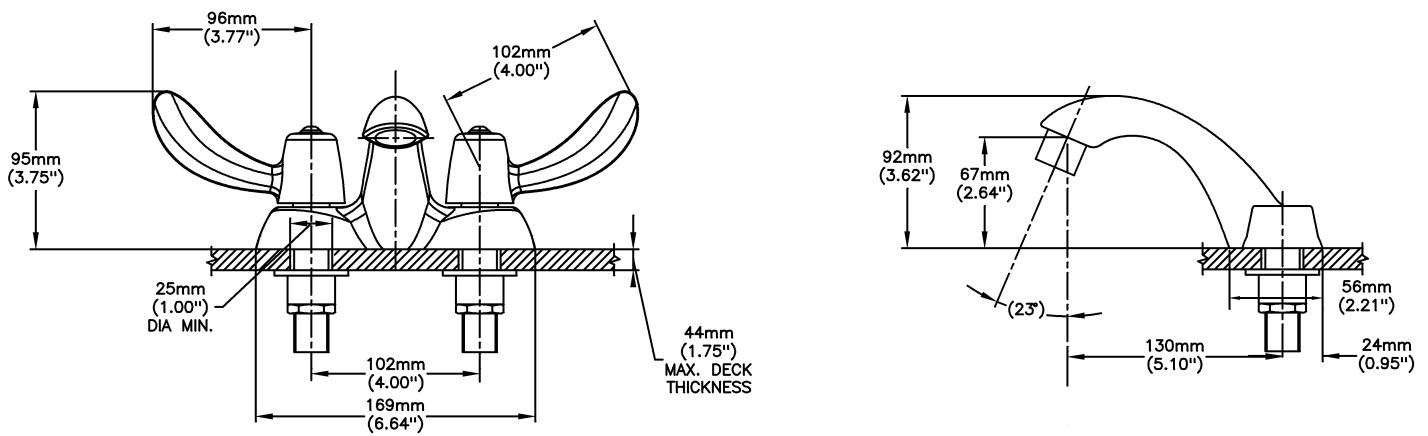

Lavatory Faucets

4" Centerset- CER-TECK ceramic structures

Model No: 21C132

COMPLIES WITH:

- CSA certified
- Complies to ASME A112.18.1/CSA B125.1
- Verified compliant with 0.25% weighted average Pb content regulations
-  Handles No. 2, 3, 4 and 5
Indicates compliance to ICC/ANSI A117.1
-  Outlet options 2,3 and 4 are EPA WaterSense listed
- (Contact Delta Representative for State and/or Local Approvals)

NOTES:

21T - 4" Centerset - TUF-TECK® compression structures

SPECIFICATION:

- HEAVY DUTY CAST BRASS centerset faucet
- 102mm (4") centers, two handle
- Polished chrome plated finish with polished underspout
- Metal hold-down package
- Designed for routine 180°F (82°C) disinfection cycles up to 30 mins
- Outlet#: 3 - Vandal Resistant 1.5 gpm (5.7L/min) Flow Control Aerator
- Handle#: 2 - 102 mm (4") Hooded Blade Handles-ADA compliant-Metal-Color indexed-Vandal resistant screws
- Standard Product Less Pop-up (No Pop-up Hole)

OPERATION:

- Not Available

(Dimensional drawing on following page)

Delta reserves the right (1) to make changes to specifications and materials, and (2) to change or discontinue models, both without notice or obligation. Dimensions are for reference. Measurement may vary plus or minus 6mm(0.25"). Mounting locations are suggested only. Check with local codes for requirements in your area. This spec was produced April 14, 2021.

INLETS: 1/2" MIP/COUPLING NUTS (NUTS NOT SUPPLIED)

Delta reserves the right (1) to make changes to specifications and materials, and (2) to change or discontinue models, both without notice or obligation. Dimensions are for reference. Measurement may vary plus or minus 6mm(0.25"). Mounting locations are suggested only. Check with local codes for requirements in your area. This spec was produced April 14, 2021.