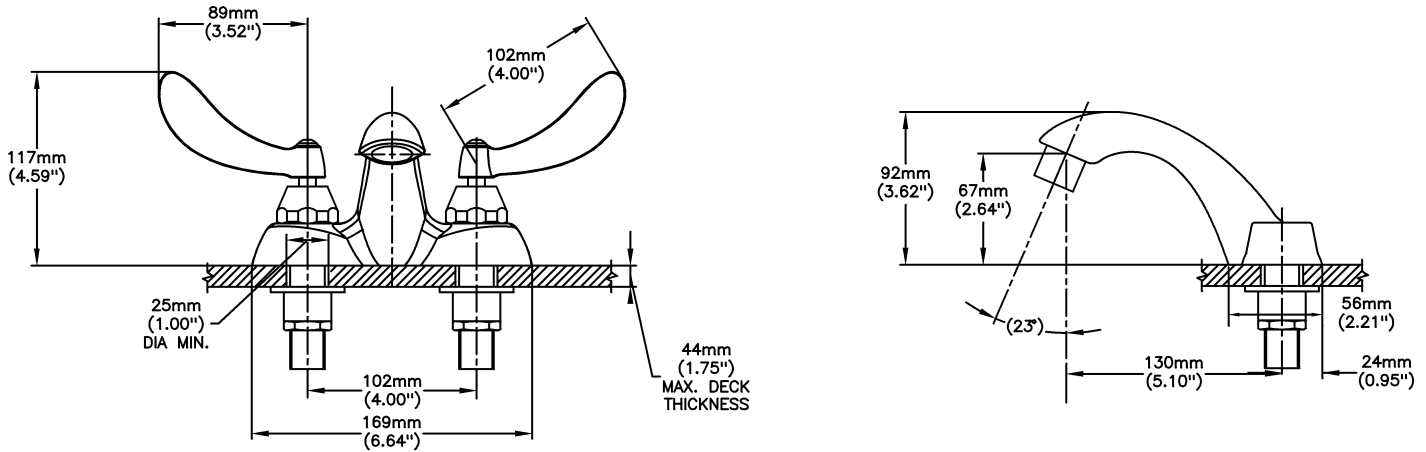

Lavatory Faucets

4" Centerset- CER-TECK ceramic structures

Model No: 21C124

COMPLIES WITH:

- CSA certified
- Complies to ASME A112.18.1/CSA B125.1
- Verified compliant with 0.25% weighted average Pb content regulations
-  Handles No. 2, 3, 4 and 5
Indicates compliance to ICC/ANSI A117.1
-  Outlet options 2,3 and 4 are EPA WaterSense listed
- (Contact Delta Representative for State and/or Local Approvals)

NOTES:

21T - 4" Centerset - TUF-TECK® compression structures

SPECIFICATION:

- HEAVY DUTY CAST BRASS centerset faucet
- 102mm (4") centers, two handle
- Polished chrome plated finish with polished underspout
- Metal hold-down package
- Designed for routine 180°F (82°C) disinfection cycles up to 30 mins
- Outlet#: 2 - Vandal Resistant 1.5 GPM (5.7 L/Min) Laminar w/Agion® Antimicrobial
- Handle#: 4 - 102 mm (4") Blade Handles- ADA Compliant-Sanitary Hoods- Metal-Color indexed-Vandal resistant screws
- Standard Product Less Pop-up (No Pop-up Hole)

OPERATION:

- Not Available

(Dimensional drawing on following page)

Delta reserves the right (1) to make changes to specifications and materials, and (2) to change or discontinue models, both without notice or obligation. Dimensions are for reference. Measurement may vary plus or minus 6mm(0.25"). Mounting locations are suggested only. Check with local codes for requirements in your area. This spec was produced April 20, 2021.

INLETS: 1/2" MIP/COUPLING NUTS (NUTS NOT SUPPLIED)

Delta reserves the right (1) to make changes to specifications and materials, and (2) to change or discontinue models, both without notice or obligation. Dimensions are for reference. Measurement may vary plus or minus 6mm(0.25"). Mounting locations are suggested only. Check with local codes for requirements in your area. This spec was produced April 20, 2021.