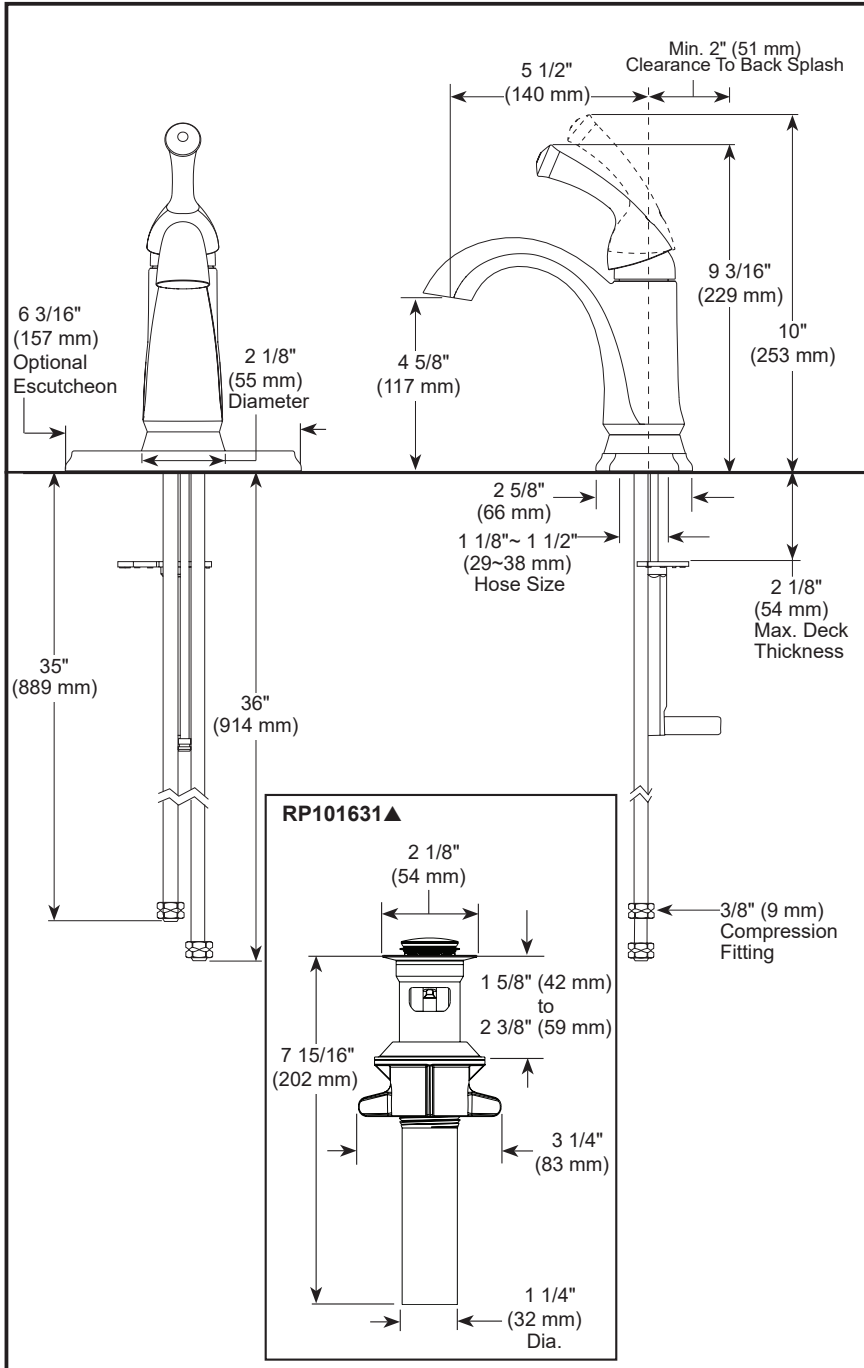

see what Delta can do™

BATHROOM FAUCET

- Haywood™ Bath Collection
- Single Handle Deck Faucet

FEATURES:

- DIAMOND Seal® Technology

STANDARD SPECIFICATIONS:

- Max. flow rate 1.2 gpm @ 60 psi, 4.5 L/min @ 414 kPa
- 1 or 3 hole mount (escutcheon included)
- Diamond coated ceramic cartridge
- 1/4" O.D. straight, staggered PEX supply lines
- Models have drain with plastic push pop-up type fitting with plated flange and stopper
- Optional red/blue indicator ring provided with model

WARRANTY

- Parts and Finish - Lifetime limited warranty; or for commercial purchasers, 10 years for multi-family residential (apartments and condominiums) and 5 years for all other commercial uses, in each case from the date the product is received by the original purchaser or their authorized representative (installation contractor, etc.).
- Electronic Parts and Batteries (if applicable) - 5 years from the date the product is received by the original purchaser or their authorized representative (installation contractor, etc.); or for commercial purchasers, 1 year from the date the product is received by the original purchaser or their authorized representative (installation contractor, etc.). No warranty is provided on batteries.

COMPLIES WITH:

- ASME A112.18.1 / CSA B125.1
- ASME A112.18.2 / CSA B125.2
- ♿ Indicates compliance to ICC/ANSI A117.1
- EPA WaterSense®

▲ Designate Proper Finish Suffix

Delta reserves the right (1) to make changes in specifications and materials, and (2) to change or discontinue models, both without notice or obligation. Dimensions are for reference only. See current full-line price book or www.deltafaucet.com for finish options and product availability.

DSP-L-15999-DST Rev. H

Delta Faucet Company

55 E. 111th Street, Indianapolis, IN 46280
350 South Edgeware Road, St. Thomas, ON N5P 4L1
© 2023 Delta Faucet Company