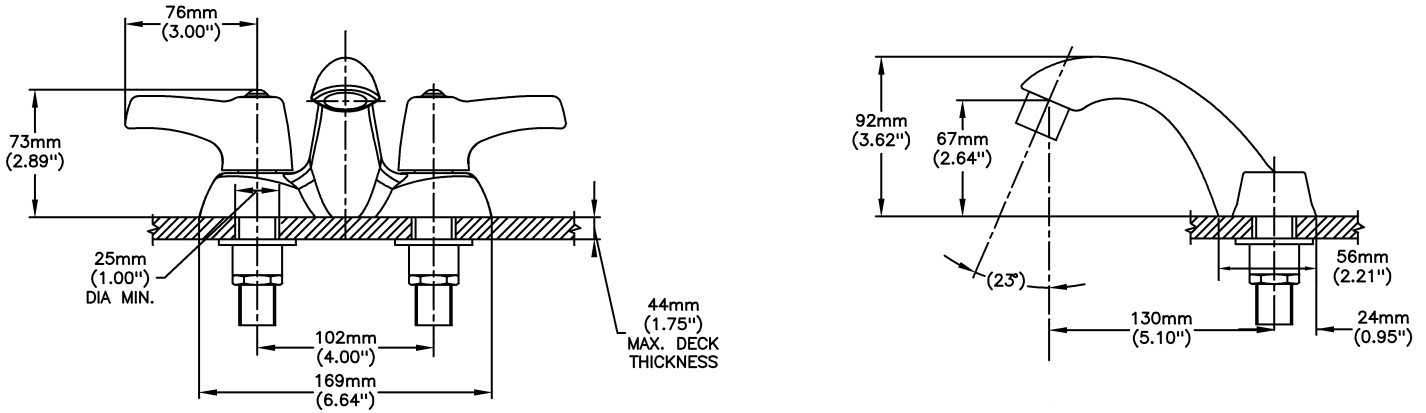

Lavatory Faucets

4" Centerset- CER-TECK ceramic structures

Model No: 21C243

COMPLIES WITH:

- CSA certified
- Complies to ASME A112.18.1/CSA B125.1
- Verified compliant with 0.25% weighted average Pb content regulations
-  Handles No. 2, 3, 4 and 5
Indicates compliance to ICC/ANSI A117.1
-  Outlet options 2,3 and 4 are EPA WaterSense listed
- (Contact Delta Representative for State and/or Local Approvals)

NOTES:

21T - 4" Centerset - TUF-TECK® compression structures

SPECIFICATION:

- HEAVY DUTY CAST BRASS centerset faucet
- 102mm (4") centers, two handle
- Polished chrome plated finish with polished underspout
- Metal hold-down package
- Designed for routine 180°F (82°C) disinfection cycles up to 30 mins
- Outlet#: 4 - Standard 1.5 GPM (5.7 L/Min) Flow Control Aerator
- Handle#: 3 - 76 mm (3") Lever Blade Handles-ADA Compliant-Metal-Color indexed-Vandal Resistant (VR) screws
- Standard Product With Metal Pop-up

OPERATION:

- Not Available

(Dimensional drawing on following page)

Delta reserves the right (1) to make changes to specifications and materials, and (2) to change or discontinue models, both without notice or obligation. Dimensions are for reference. Measurement may vary plus or minus 6mm(0.25"). Mounting locations are suggested only. Check with local codes for requirements in your area. This spec was produced June 04, 2021.

INLETS: 1/2" MIP/COUPLING NUTS (NUTS NOT SUPPLIED)

Delta reserves the right (1) to make changes to specifications and materials, and (2) to change or discontinue models, both without notice or obligation. Dimensions are for reference. Measurement may vary plus or minus 6mm(0.25"). Mounting locations are suggested only. Check with local codes for requirements in your area. This spec was produced June 04, 2021.