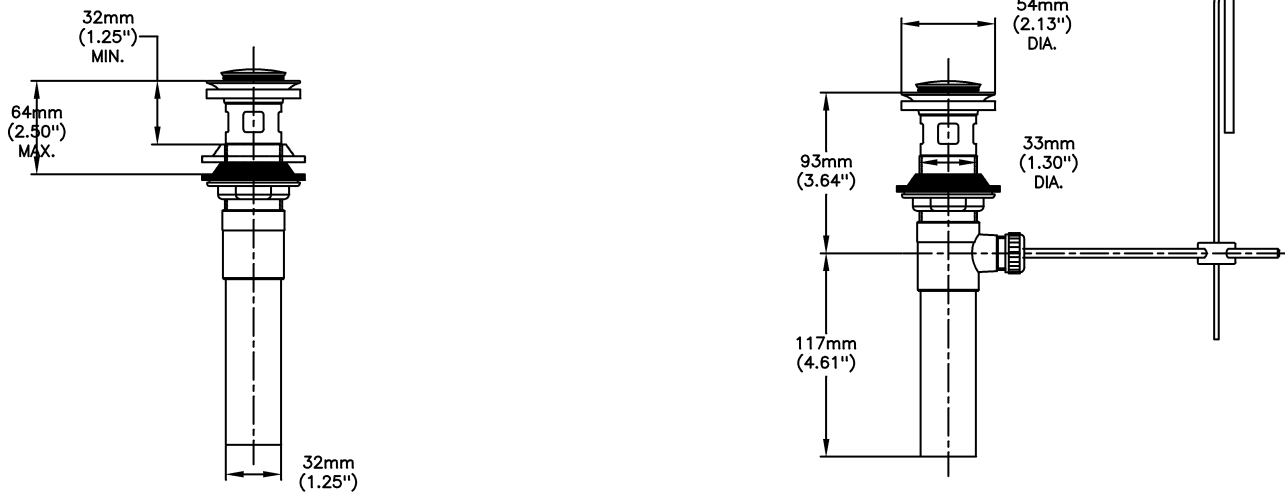

Lavatory Faucets

4" Centerset- CER-TECK ceramic structures

Model No: 21C243

COMPLIES WITH:

- CSA certified
- Complies to ASME A112.18.1/CSA B125.1
- Verified compliant with 0.25% weighted average Pb content regulations
-  Handles No. 2, 3, 4 and 5
Indicates compliance to ICC/ANSI A117.1
-  Outlet options 2,3 and 4 are EPA WaterSense listed
- (Contact Delta Representative for State and/or Local Approvals)

NOTES:

21T - 4" Centerset - TUF-TECK® compression structures

SPECIFICATION:

- HEAVY DUTY CAST BRASS centerset faucet
- 102mm (4") centers, two handle
- Polished chrome plated finish with polished underspout
- Metal hold-down package
- Designed for routine 180°F (82°C) disinfection cycles up to 30 mins
- Outlet#: 4 - Standard 1.5 GPM (5.7 L/Min) Flow Control Aerator
- Handle#: 3 - 76 mm (3") Lever Blade Handles-ADA Compliant-Metal-Color indexed-Vandal Resistant (VR) screws
- Standard Product With Metal Pop-up

OPERATION:

- Not Available

(Dimensional drawing on following page)

Delta reserves the right (1) to make changes to specifications and materials, and (2) to change or discontinue models, both without notice or obligation. Dimensions are for reference. Measurement may vary plus or minus 6mm(0.25"). Mounting locations are suggested only. Check with local codes for requirements in your area. This spec was produced June 04, 2021.

INLETS: 1/2" MIP/COUPLING NUTS (NUTS NOT SUPPLIED)

Delta reserves the right (1) to make changes to specifications and materials, and (2) to change or discontinue models, both without notice or obligation. Dimensions are for reference. Measurement may vary plus or minus 6mm(0.25"). Mounting locations are suggested only. Check with local codes for requirements in your area. This spec was produced June 04, 2021.