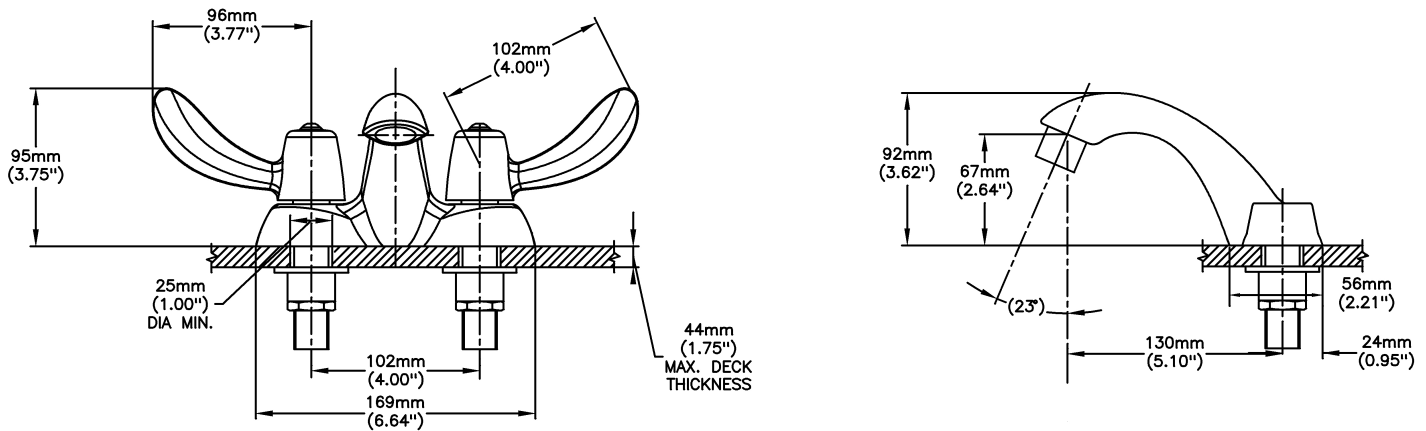

Lavatory Faucets

4" Centerset- CER-TECK ceramic structures

Model No: 21C242

COMPLIES WITH:

- CSA certified
- Complies to ASME A112.18.1/CSA B125.1
- Verified compliant with 0.25% weighted average Pb content regulations
-  Handles No. 2, 3, 4 and 5
Indicates compliance to ICC/ANSI A117.1
-  Outlet options 2,3 and 4 are EPA WaterSense listed
- (Contact Delta Representative for State and/or Local Approvals)

NOTES:

21T - 4" Centerset - TUF-TECK® compression structures

SPECIFICATION:

- HEAVY DUTY CAST BRASS centerset faucet
- 102mm (4") centers, two handle
- Polished chrome plated finish with polished underspout
- Metal hold-down package
- Designed for routine 180°F (82°C) disinfection cycles up to 30 mins
- Outlet#: 4 - Standard 1.5 GPM (5.7 L/Min) Flow Control Aerator
- Handle#: 2 - 102 mm (4") Hooded Blade Handles-ADA compliant-Metal-Color indexed-Vandal resistant screws
- Standard Product With Metal Pop-up

OPERATION:

- Not Available

(Dimensional drawing on following page)

Delta reserves the right (1) to make changes to specifications and materials, and (2) to change or discontinue models, both without notice or obligation. Dimensions are for reference. Measurement may vary plus or minus 6mm(0.25"). Mounting locations are suggested only. Check with local codes for requirements in your area. This spec was produced June 22, 2021.

INLETS: 1/2" MIP/COUPLING NUTS (NUTS NOT SUPPLIED)

Delta reserves the right (1) to make changes to specifications and materials, and (2) to change or discontinue models, both without notice or obligation. Dimensions are for reference. Measurement may vary plus or minus 6mm(0.25"). Mounting locations are suggested only. Check with local codes for requirements in your area. This spec was produced June 22, 2021.