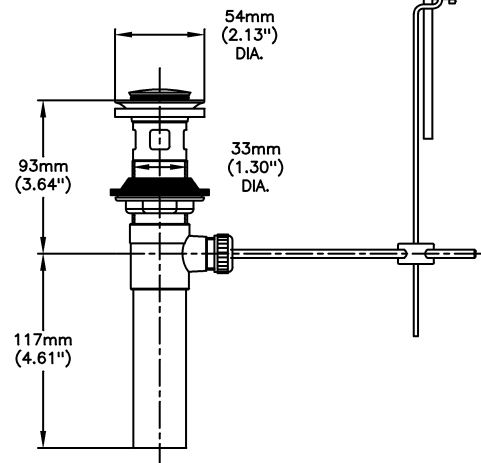

Lavatory Faucets

4" Centerset- CER-TECK ceramic structures

Model No: 21C242

COMPLIES WITH:

- CSA certified
- Complies to ASME A112.18.1/CSA B125.1
- Verified compliant with 0.25% weighted average Pb content regulations
-  Handles No. 2, 3, 4 and 5
Indicates compliance to ICC/ANSI A117.1
-  Outlet options 2,3 and 4 are EPA WaterSense listed
- (Contact Delta Representative for State and/or Local Approvals)

NOTES:

21T - 4" Centerset - TUF-TECK® compression structures

SPECIFICATION:

- HEAVY DUTY CAST BRASS centerset faucet
- 102mm (4") centers, two handle
- Polished chrome plated finish with polished underspout
- Metal hold-down package
- Designed for routine 180°F (82°C) disinfection cycles up to 30 mins
- Outlet#: 4 - Standard 1.5 GPM (5.7 L/Min) Flow Control Aerator
- Handle#: 2 - 102 mm (4") Hooded Blade Handles-ADA compliant-Metal-Color indexed-Vandal resistant screws
- Standard Product With Metal Pop-up

OPERATION:

- Not Available

(Dimensional drawing on following page)

Delta reserves the right (1) to make changes to specifications and materials, and (2) to change or discontinue models, both without notice or obligation. Dimensions are for reference. Measurement may vary plus or minus 6mm(0.25"). Mounting locations are suggested only. Check with local codes for requirements in your area. This spec was produced June 22, 2021.

INLETS: 1/2" MIP/COUPLING NUTS (NUTS NOT SUPPLIED)

Delta reserves the right (1) to make changes to specifications and materials, and (2) to change or discontinue models, both without notice or obligation. Dimensions are for reference. Measurement may vary plus or minus 6mm(0.25"). Mounting locations are suggested only. Check with local codes for requirements in your area. This spec was produced June 22, 2021.