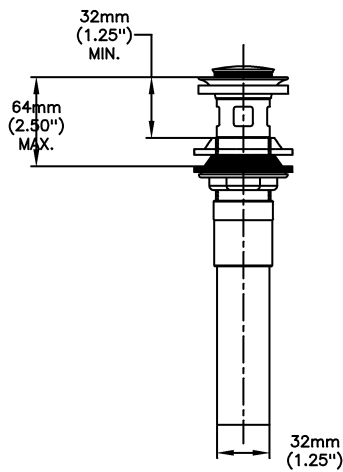

Lavatory Faucets

4" Centerset- CER-TECK ceramic structures

Model No: 21C242

COMPLIES WITH:

- CSA certified
- Complies to ASME A112.18.1/CSA B125.1
- Verified compliant with 0.25% weighted average Pb content regulations
-  Handles No. 2, 3, 4 and 5
Indicates compliance to ICC/ANSI A117.1
-  Outlet options 2,3 and 4 are EPA WaterSense listed
- (Contact Delta Representative for State and/or Local Approvals)

NOTES:

21T - 4" Centerset - TUF-TECK® compression structures

SPECIFICATION:

- HEAVY DUTY CAST BRASS centerset faucet
- 102mm (4") centers, two handle
- Polished chrome plated finish with polished underspout
- Metal hold-down package
- Designed for routine 180°F (82°C) disinfection cycles up to 30 mins
- Outlet#: 4 - Standard 1.5 GPM (5.7 L/Min) Flow Control Aerator
- Handle#: 2 - 102 mm (4") Hooded Blade Handles-ADA compliant-Metal-Color indexed-Vandal resistant screws
- Standard Product With Metal Pop-up

OPERATION:

- Not Available

(Dimensional drawing on following page)

Delta reserves the right (1) to make changes to specifications and materials, and (2) to change or discontinue models, both without notice or obligation. Dimensions are for reference. Measurement may vary plus or minus 6mm(0.25"). Mounting locations are suggested only. Check with local codes for requirements in your area. This spec was produced June 22, 2021.

INLETS: 1/2" MIP/COUPLING NUTS (NUTS NOT SUPPLIED)

Delta reserves the right (1) to make changes to specifications and materials, and (2) to change or discontinue models, both without notice or obligation. Dimensions are for reference. Measurement may vary plus or minus 6mm(0.25"). Mounting locations are suggested only. Check with local codes for requirements in your area. This spec was produced June 22, 2021.