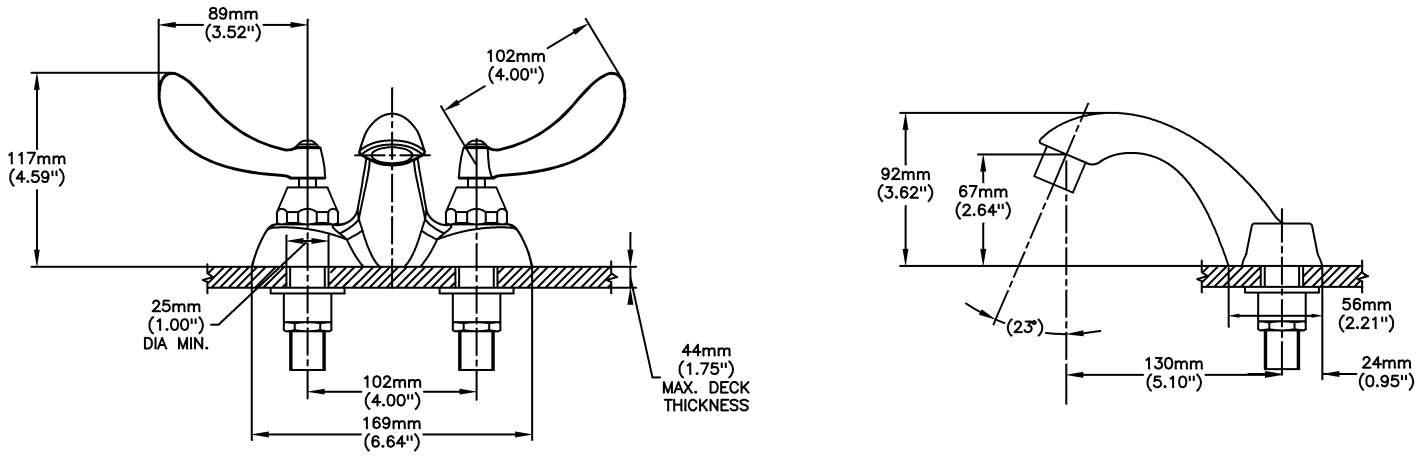

Lavatory Faucets

4" Centerset- CER-TECK ceramic structures

Model No: 21C234

COMPLIES WITH:

- CSA certified
- Complies to ASME A112.18.1/CSA B125.1
- Verified compliant with 0.25% weighted average Pb content regulations
-  Handles No. 2, 3, 4 and 5
Indicates compliance to ICC/ANSI A117.1
-  Outlet options 2,3 and 4 are EPA WaterSense listed
- (Contact Delta Representative for State and/or Local Approvals)

OPERATION:

- Not Available

(Dimensional drawing on following page)

Delta reserves the right (1) to make changes to specifications and materials, and (2) to change or discontinue models, both without notice or obligation. Dimensions are for reference. Measurement may vary plus or minus 6mm(0.25"). Mounting locations are suggested only. Check with local codes for requirements in your area. This spec was produced June 17, 2021.

INLETS: 1/2" MIP/COUPLING NUTS (NUTS NOT SUPPLIED)

Delta reserves the right (1) to make changes to specifications and materials, and (2) to change or discontinue models, both without notice or obligation. Dimensions are for reference. Measurement may vary plus or minus 6mm(0.25"). Mounting locations are suggested only. Check with local codes for requirements in your area. This spec was produced June 17, 2021.