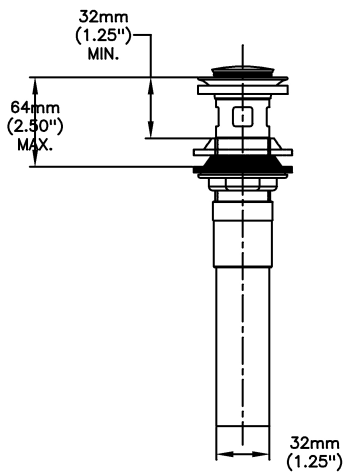

Lavatory Faucets

4" Centerset- CER-TECK ceramic structures

Model No: 21C234

COMPLIES WITH:

- CSA certified
- Complies to ASME A112.18.1/CSA B125.1
- Verified compliant with 0.25% weighted average Pb content regulations
-  Handles No. 2, 3, 4 and 5
Indicates compliance to ICC/ANSI A117.1
-  Outlet options 2,3 and 4 are EPA WaterSense listed
- (Contact Delta Representative for State and/or Local Approvals)

OPERATION:

- Not Available

(Dimensional drawing on following page)

Delta reserves the right (1) to make changes to specifications and materials, and (2) to change or discontinue models, both without notice or obligation. Dimensions are for reference. Measurement may vary plus or minus 6mm(0.25"). Mounting locations are suggested only. Check with local codes for requirements in your area. This spec was produced June 17, 2021.

INLETS: 1/2" MIP/COUPLING NUTS (NUTS NOT SUPPLIED)

Delta reserves the right (1) to make changes to specifications and materials, and (2) to change or discontinue models, both without notice or obligation. Dimensions are for reference. Measurement may vary plus or minus 6mm(0.25"). Mounting locations are suggested only. Check with local codes for requirements in your area. This spec was produced June 17, 2021.