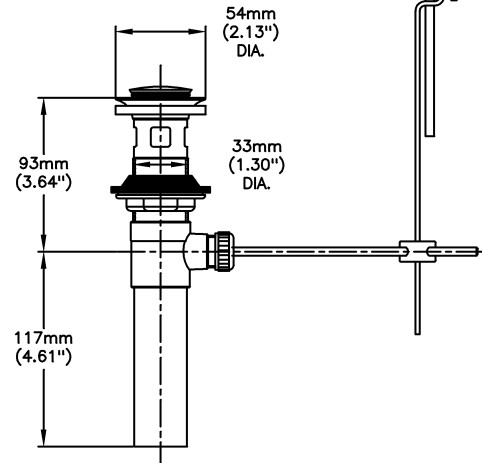

Lavatory Faucets

4" Centerset- CER-TECK ceramic structures

Model No: 21C234

COMPLIES WITH:

- CSA certified
- Complies to ASME A112.18.1/CSA B125.1
- Verified compliant with 0.25% weighted average Pb content regulations
-  Handles No. 2, 3, 4 and 5
Indicates compliance to ICC/ANSI A117.1
-  Outlet options 2,3 and 4 are EPA WaterSense listed
- (Contact Delta Representative for State and/or Local Approvals)

NOTES:

21T - 4" Centerset - TUF-TECK® compression structures

SPECIFICATION:

- HEAVY DUTY CAST BRASS centerset faucet
- 102mm (4") centers, two handle
- Polished chrome plated finish with polished underspout
- Metal hold-down package
- Designed for routine 180°F (82°C) disinfection cycles up to 30 mins
- Outlet#: 3 - Vandal Resistant 1.5 gpm (5.7L/min) Flow Control Aerator
- Handle#: 4 - 102 mm (4") Blade Handles- ADA Compliant-Sanitary Hoods- Metal-Color indexed-Vandal resistant screws
- Standard Product With Metal Pop-up

OPERATION:

- Not Available

(Dimensional drawing on following page)

Delta reserves the right (1) to make changes to specifications and materials, and (2) to change or discontinue models, both without notice or obligation. Dimensions are for reference. Measurement may vary plus or minus 6mm(0.25"). Mounting locations are suggested only. Check with local codes for requirements in your area. This spec was produced June 17, 2021.

INLETS: 1/2" MIP/COUPLING NUTS (NUTS NOT SUPPLIED)

Delta reserves the right (1) to make changes to specifications and materials, and (2) to change or discontinue models, both without notice or obligation. Dimensions are for reference. Measurement may vary plus or minus 6mm(0.25"). Mounting locations are suggested only. Check with local codes for requirements in your area. This spec was produced June 17, 2021.