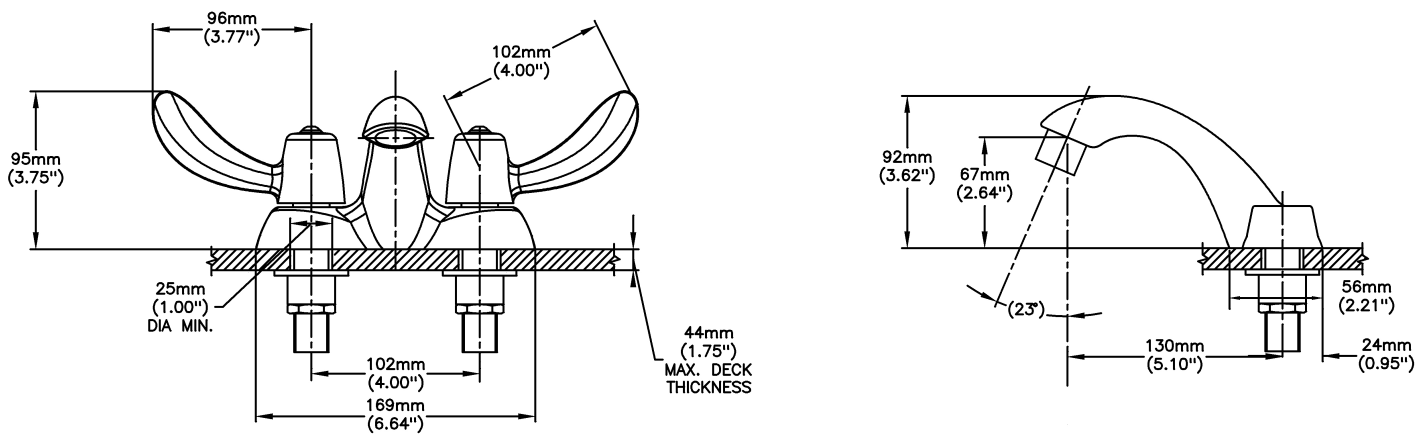

Lavatory Faucets

4" Centerset- CER-TECK ceramic structures

Model No: 21C152

COMPLIES WITH:

- CSA certified
- Complies to ASME A112.18.1/CSA B125.1
- Verified compliant with 0.25% weighted average Pb content regulations
-  Handles No. 2, 3, 4 and 5
Indicates compliance to ICC/ANSI A117.1
- (Contact Delta Representative for State and/or Local Approvals)

NOTES:

21T - 4" Centerset - TUF-TECK® compression structures

SPECIFICATION:

- HEAVY DUTY CAST BRASS centerset faucet
- 102mm (4") centers, two handle
- Polished chrome plated finish with polished underspout
- Metal hold-down package
- Designed for routine 180°F (82°C) disinfection cycles up to 30 mins
- Outlet#: 5 - Vandal Resistant 0.5gpm (1.9 L/min) Non-Aerating Spray Outlet
- Handle#: 2 - 102 mm (4") Hooded Blade Handles-ADA compliant-Metal-Color indexed-Vandal resistant screws
- Standard Product Less Pop-up (No Pop-up Hole)

OPERATION:

- Not Available

(Dimensional drawing on following page)

Delta reserves the right (1) to make changes to specifications and materials, and (2) to change or discontinue models, both without notice or obligation. Dimensions are for reference. Measurement may vary plus or minus 6mm(0.25"). Mounting locations are suggested only. Check with local codes for requirements in your area. This spec was produced April 23, 2021.

INLETS: 1/2" MIP/COUPLING NUTS (NUTS NOT SUPPLIED)

Delta reserves the right (1) to make changes to specifications and materials, and (2) to change or discontinue models, both without notice or obligation. Dimensions are for reference. Measurement may vary plus or minus 6mm(0.25"). Mounting locations are suggested only. Check with local codes for requirements in your area. This spec was produced April 23, 2021.