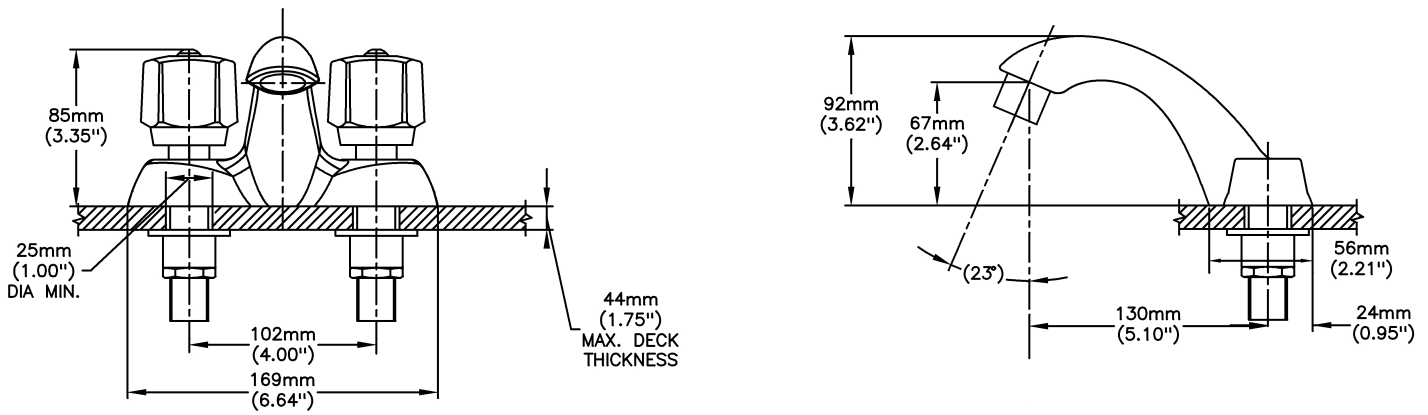

Lavatory Faucets

4" Centerset- CER-TECK ceramic structures

Model No: 21C151

COMPLIES WITH:

- CSA certified
- Complies to ASME A112.18.1/CSA B125.1
- Verified compliant with 0.25% weighted average Pb content regulations
-  Handles No. 2, 3, 4 and 5
Indicates compliance to ICC/ANSI A117.1
- (Contact Delta Representative for State and/or Local Approvals)

OPERATION:

- Not Available

(Dimensional drawing on following page)

Delta reserves the right (1) to make changes to specifications and materials, and (2) to change or discontinue models, both without notice or obligation. Dimensions are for reference. Measurement may vary plus or minus 6mm(0.25"). Mounting locations are suggested only. Check with local codes for requirements in your area. This spec was produced June 22, 2021.

INLETS: 1/2" MIP/COUPLING NUTS (NUTS NOT SUPPLIED)

Delta reserves the right (1) to make changes to specifications and materials, and (2) to change or discontinue models, both without notice or obligation. Dimensions are for reference. Measurement may vary plus or minus 6mm(0.25"). Mounting locations are suggested only. Check with local codes for requirements in your area. This spec was produced June 22, 2021.