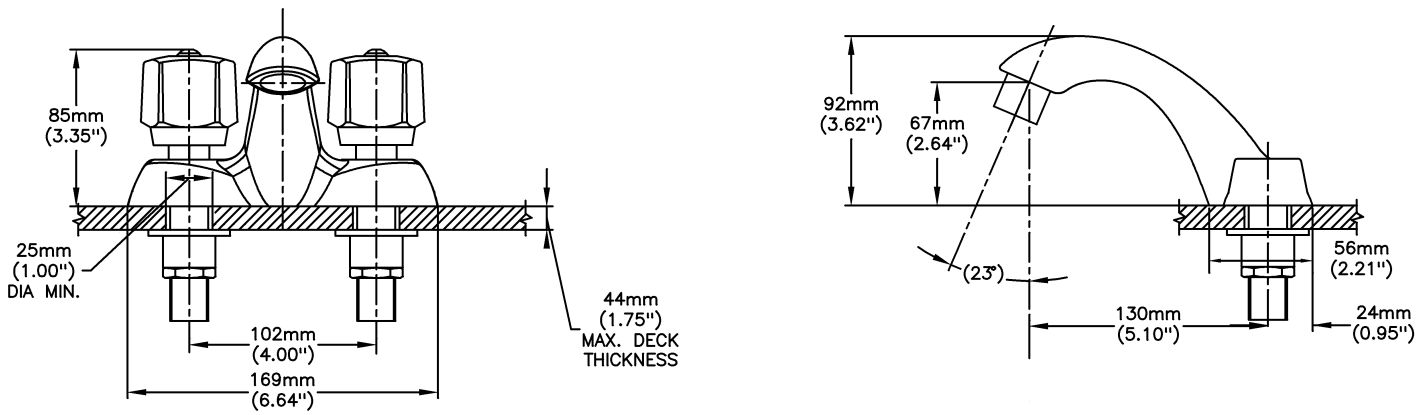

Lavatory Faucets

4" Centerset- CER-TECK ceramic structures

Model No: 21C149

COMPLIES WITH:

- CSA certified
- Complies to ASME A112.18.1/CSA B125.1
- Verified compliant with 0.25% weighted average Pb content regulations
-  Handles No. 2, 3, 4 and 5
Indicates compliance to ICC/ANSI A117.1
-  Outlet options 2,3 and 4 are EPA WaterSense listed
- (Contact Delta Representative for State and/or Local Approvals)

OPERATION:

- Not Available

(Dimensional drawing on following page)

Delta reserves the right (1) to make changes to specifications and materials, and (2) to change or discontinue models, both without notice or obligation. Dimensions are for reference. Measurement may vary plus or minus 6mm(0.25"). Mounting locations are suggested only. Check with local codes for requirements in your area. This spec was produced June 22, 2021.

INLETS: 1/2" MIP/COUPLING NUTS (NUTS NOT SUPPLIED)

Delta reserves the right (1) to make changes to specifications and materials, and (2) to change or discontinue models, both without notice or obligation. Dimensions are for reference. Measurement may vary plus or minus 6mm(0.25"). Mounting locations are suggested only. Check with local codes for requirements in your area. This spec was produced June 22, 2021.