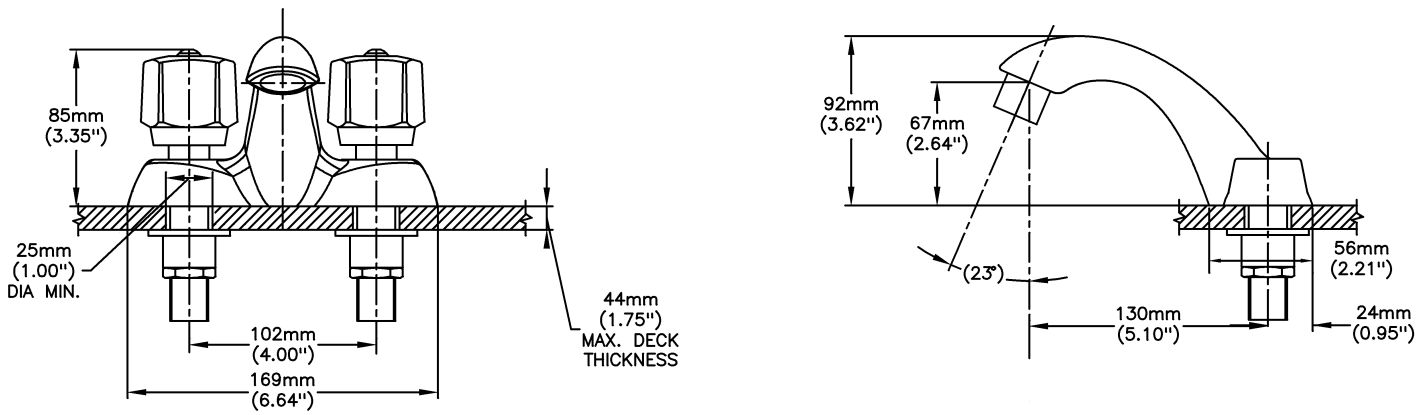

#### OPERATION:

- Not Available

***(Dimensional drawing on following page)***

Delta reserves the right (1) to make changes to specifications and materials, and (2) to change or discontinue models, both without notice or obligation. Dimensions are for reference. Measurement may vary plus or minus 6mm(0.25"). Mounting locations are suggested only. Check with local codes for requirements in your area. This spec was produced May 11, 2021.

INLETS: 1/2" MIP/COUPLING NUTS (NUTS NOT SUPPLIED)

Delta reserves the right (1) to make changes to specifications and materials, and (2) to change or discontinue models, both without notice or obligation. Dimensions are for reference. Measurement may vary plus or minus 6mm(0.25"). Mounting locations are suggested only. Check with local codes for requirements in your area. This spec was produced May 11, 2021.