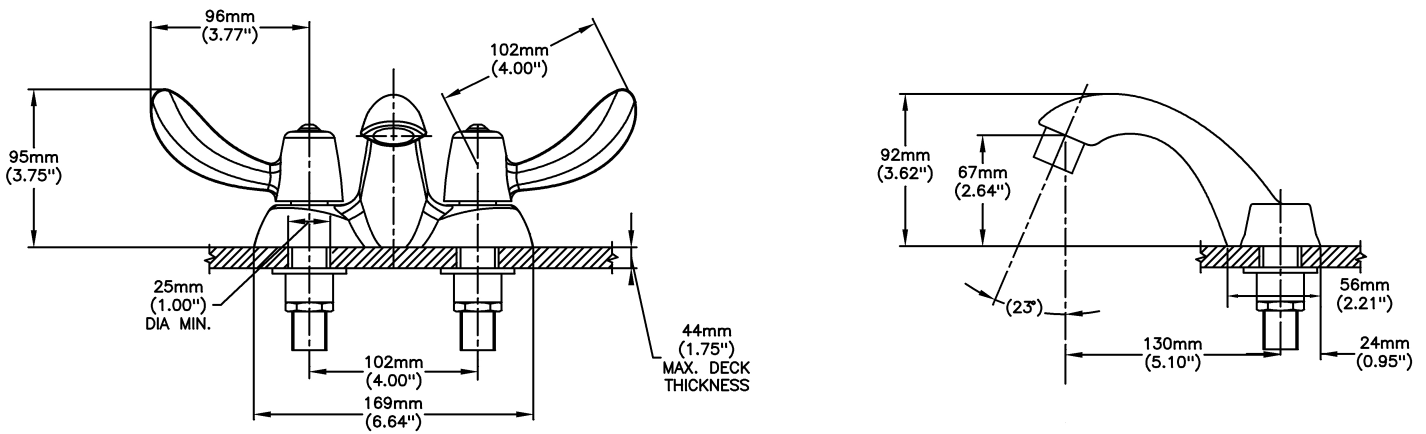

Lavatory Faucets

4" Centerset- CER-TECK ceramic structures

Model No: 21C122

COMPLIES WITH:

- CSA certified
- Complies to ASME A112.18.1/CSA B125.1
- Verified compliant with 0.25% weighted average Pb content regulations
-  Handles No. 2, 3, 4 and 5
Indicates compliance to ICC/ANSI A117.1
-  Outlet options 2,3 and 4 are EPA WaterSense listed
- (Contact Delta Representative for State and/or Local Approvals)

NOTES:

21T - 4" Centerset - TUF-TECK® compression structures

SPECIFICATION:

- HEAVY DUTY CAST BRASS centerset faucet
- 102mm (4") centers, two handle
- Polished chrome plated finish with polished underspout
- Metal hold-down package
- Designed for routine 180°F (82°C) disinfection cycles up to 30 mins
- Outlet#: 2 - Vandal Resistant 1.5 GPM (5.7 L/Min) Laminar w/Agion® Antimicrobial
- Handle#: 2 - 102 mm (4") Hooded Blade Handles-ADA compliant-Metal-Color indexed-Vandal resistant screws
- Standard Product Less Pop-up (No Pop-up Hole)

OPERATION:

- Not Available

(Dimensional drawing on following page)

Delta reserves the right (1) to make changes to specifications and materials, and (2) to change or discontinue models, both without notice or obligation. Dimensions are for reference. Measurement may vary plus or minus 6mm(0.25"). Mounting locations are suggested only. Check with local codes for requirements in your area. This spec was produced April 23, 2021.

INLETS: 1/2" MIP/COUPLING NUTS (NUTS NOT SUPPLIED)

Delta reserves the right (1) to make changes to specifications and materials, and (2) to change or discontinue models, both without notice or obligation. Dimensions are for reference. Measurement may vary plus or minus 6mm(0.25"). Mounting locations are suggested only. Check with local codes for requirements in your area. This spec was produced April 23, 2021.