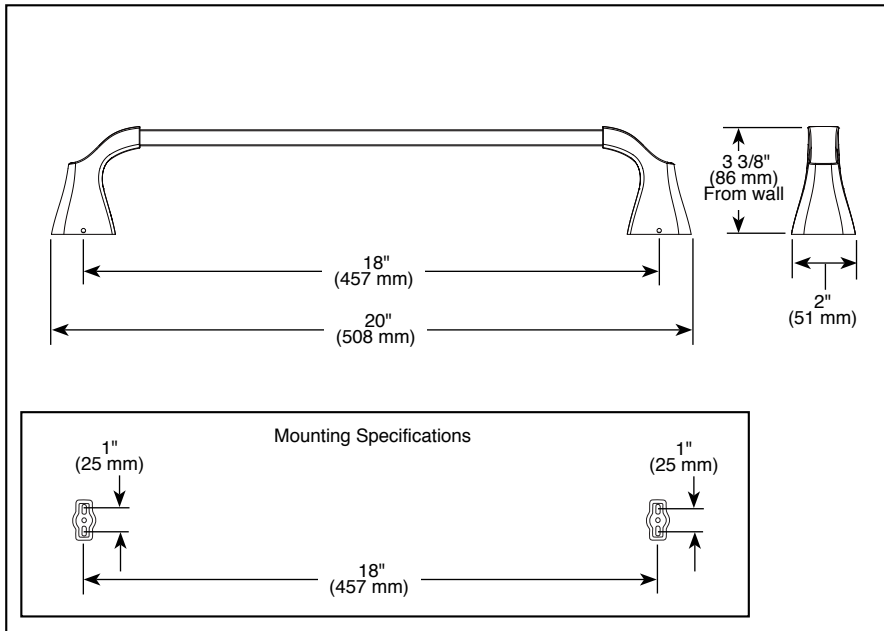

ACCESSORIES

- Tesla™ Bath Collection
- 18" Towel Bar

Submitted Model No.: _____

Specific Features: _____

STANDARD SPECIFICATIONS:

- Wood blocking is preferable behind all wall surfaces. If wood blocking is not available, the following fasteners are suggested: Tile/Masonry-Plastic or lead Anchors Plaster/drywall-Toggle bolts.
- Mounting hardware and mounting template included with product.