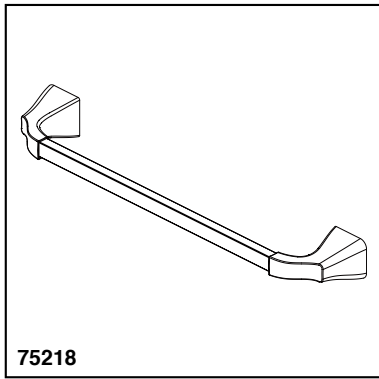

ACCESSORIES

- Tesla™ Bath Collection
- 18" Towel Bar

Submitted Model No.: _____

Specific Features: _____

STANDARD SPECIFICATIONS:

- Wood blocking is preferable behind all wall surfaces. If wood blocking is not available, the following fasteners are suggested: Tile/Masonry-Plastic or lead Anchors Plaster/drywall-Toggle bolts.
- Mounting hardware and mounting template included with product.