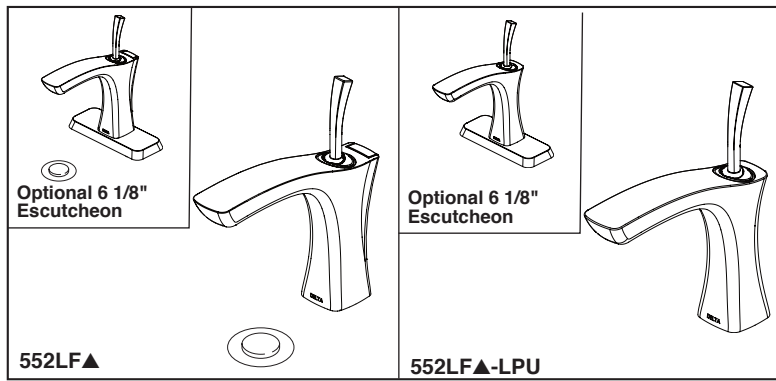

see what Delta can do™

BATHROOM FAUCETS

- Tesla® Bath Collection
- Single Handle Deck Mount

STANDARD SPECIFICATIONS:

- Max. 1.2 gpm @ 60 psi, 4.5 L/min @ 414 kPa
- One or three hole mount (escutcheon optional, not included)
- Diamond coated ceramic cartridge
- Handle rotates 22°
- Control handle shall return to neutral position when valve is turned off
- 3/8" O.D. straight, staggered PEX supply tubes
- Models have metal drain with pop-up type fitting with plated flange and stopper
- "LPU" models less pop-up drain; no lift rod
- Drain operates using vertical slide mechanism
- Red/blue indicator markings

WARRANTY

- Parts and Finish - Lifetime limited warranty; or for commercial purchasers, 10 years for multi-family residential (apartments and condominiums) and 5 years for all other commercial uses, in each case from the date of purchase.
- Electronic Parts and Batteries (if applicable) - 5 years from the date of purchase; or for commercial purchasers, 1 year from the date of purchase. No warranty is provided on batteries.

COMPLIES WITH:

- ASME A112.18.1 / CSA B125.1
- ASME A112.18.2 / CSA B125.2
- Indicates compliance to ICC/ANSI A117.1
- EPA WaterSense®

Delta Faucet Company

55 E. 111th Street, Indianapolis, IN 46280
350 South Edgeware Road, St. Thomas, ON N5P 4L1
© 2020 Delta Faucet Company

Submitted Model No.: _____

Specific Features: _____