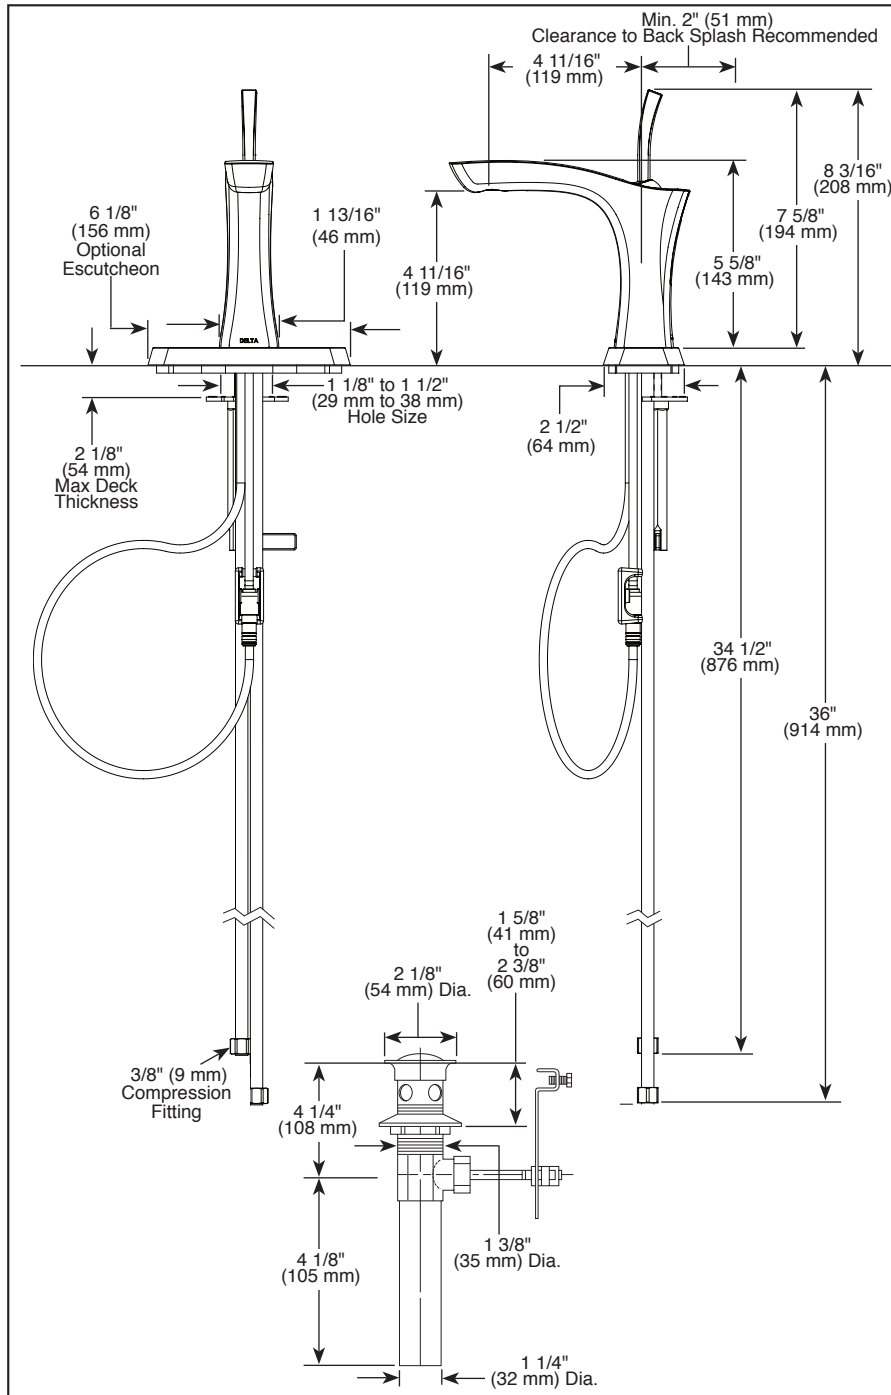

### STANDARD SPECIFICATIONS:

- Max. 1.2 gpm @ 60 psi, 4.5 L/min @ 414 kPa
- One or three hole mount (escutcheon optional, not included)
- Diamond coated ceramic cartridge
- Handle rotates 22°
- Control handle shall return to neutral position when valve is turned off
- 3/8" O.D. straight, staggered PEX supply tubes
- Models have metal drain with pop-up type fitting with plated flange and stopper
- "LPU" models less pop-up drain; no lift rod
- Drain operates using vertical slide mechanism
- Red/blue indicator markings

### COMPLIES WITH:

- ASME A112.18.1 / CSA B125.1
- ASME A112.18.2 / CSA B125.2
- Indicates compliance to ICC/ANSI A117.1
- EPA WaterSense®

### Delta Faucet Company

55 E. 111th Street, Indianapolis, IN 46280  
 350 South Edgeware Road, St. Thomas, ON N5P 4L1  
 © 2020 Delta Faucet Company

Submitted Model No.: \_\_\_\_\_

Specific Features: \_\_\_\_\_