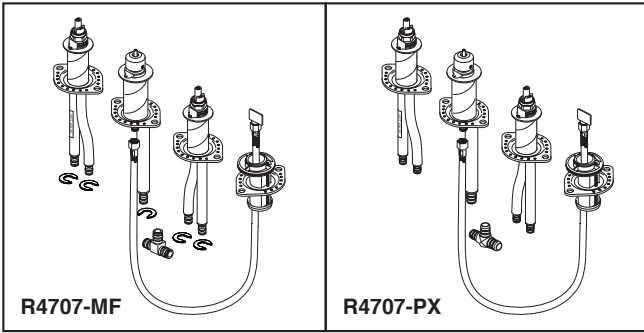

ROUGH-IN KIT, PEX

Submitted Model No.: _____

Specific Features: _____

Finished Deck (Standard) Installation

Rough Deck (Thick Tile) Installation

- Two Handle Diverter Roman Tub Rough-In Kit
- Flexible Deck or Ledge Mount
- Adjustable Rough-In for Thin or Thick Deck Installations
- Installed Before Mud and tile Applied in Thick Deck Situation
- Four Hole Installation
- PEX Tubing Installation Allows Flexible Handle Spacing
- Temperature and Volume Controlled with Handles
- Trim Kit Must Also be Ordered to Complete Installation

STANDARD SPECIFICATIONS

- Washerless
- Four hole installation
- R4707-MF uses PEX cold expansion type connections
- R4707-PX uses PEX crimp ring type connections
- Recommended minimum handle spacing is 10" (254 mm)
- Recommended maximum handle spacing is 16" (406 mm)
- 5/8" O.D. copper supply inlet and outlet tubes with integrated PEX fittings
- Flexible deck or ledge mount installation
- Solid fabricated brass end valves and spout body
- Control mechanism shall be of the rotating cylinder type with stainless steel plate and 180° rotation, with replaceable seats operating in stainless steel lined sockets
- Hot and cold stems are interchangeable
- Temperature and volume controlled with handles
- All operating parts shall be replaceable from the top
- ◆ **NOTE: Trim kit must also be ordered to complete installation. Refer to separate trim kit specifications to determine the best rough-in kit and handle spacing for your situation.**

COMPLIES WITH:

- ASME A112.18.1 / CSA B125.1

55 E. 111th Street, Indianapolis, Indiana 46280
350 South Edgeware Road, St. Thomas, ON N5P 4L1
© 2014 Masco Corporation of Indiana

Delta reserves the right (1) to make changes in specifications and materials, and (2) to change or discontinue models, both without notice or obligation. Dimensions are for reference only. See current full-line price book or www.deltafaucet.com for finish options and product availability.