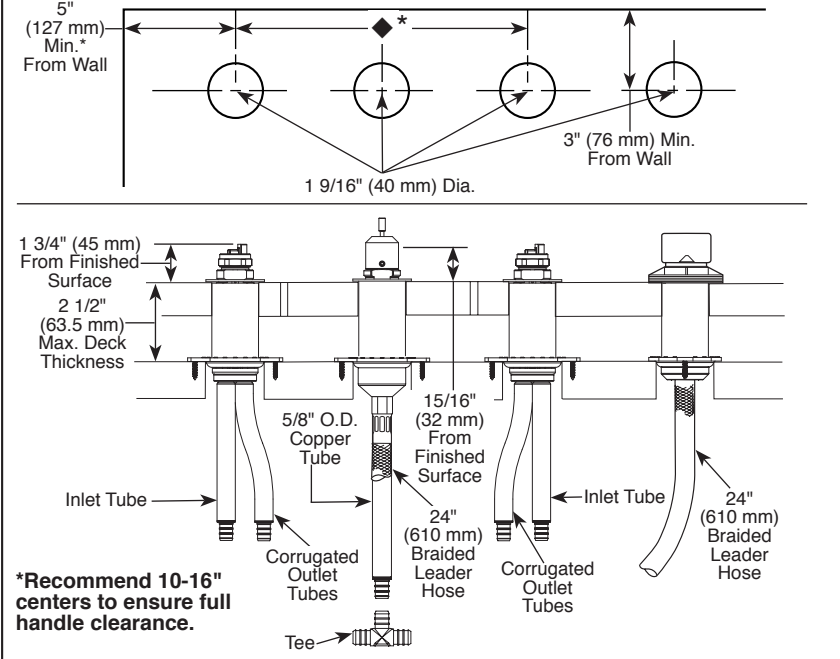

ROUGH-IN KIT, PEX

Submitted Model No.: _____

Specific Features: _____

Finished Deck (Standard) Installation

Rough Deck (Thick Tile) Installation

- Two Handle Diverter Roman Tub Rough-In Kit
- Flexible Deck or Ledge Mount
- Adjustable Rough-In for Thin or Thick Deck Installations
- Installed Before Mud and tile Applied in Thick Deck Situation
- Four Hole Installation
- PEX Tubing Installation Allows Flexible Handle Spacing
- Temperature and Volume Controlled with Handles
- Trim Kit Must Also be Ordered to Complete Installation

STANDARD SPECIFICATIONS

- Washerless
- Four hole installation
- R4707-MF uses PEX cold expansion type connections
- R4707-PX uses PEX crimp ring type connections
- Recommended minimum handle spacing is 10" (254 mm)
- Recommended maximum handle spacing is 16" (406 mm)
- 5/8" O.D. copper supply inlet and outlet tubes with integrated PEX fittings
- Flexible deck or ledge mount installation
- Solid fabricated brass end valves and spout body
- Control mechanism shall be of the rotating cylinder type with stainless steel plate and 180° rotation, with replaceable seats operating in stainless steel lined sockets
- Hot and cold stems are interchangeable
- Temperature and volume controlled with handles
- All operating parts shall be replaceable from the top
- ◆ **NOTE: Trim kit must also be ordered to complete installation. Refer to separate trim kit specifications to determine the best rough-in kit and handle spacing for your situation.**

COMPLIES WITH:

- ASME A112.18.1 / CSA B125.1

55 E. 111th Street, Indianapolis, Indiana 46280
350 South Edgeware Road, St. Thomas, ON N5P 4L1
© 2014 Masco Corporation of Indiana

Delta reserves the right (1) to make changes in specifications and materials, and (2) to change or discontinue models, both without notice or obligation. Dimensions are for reference only. See current full-line price book or www.deltafaucet.com for finish options and product availability.