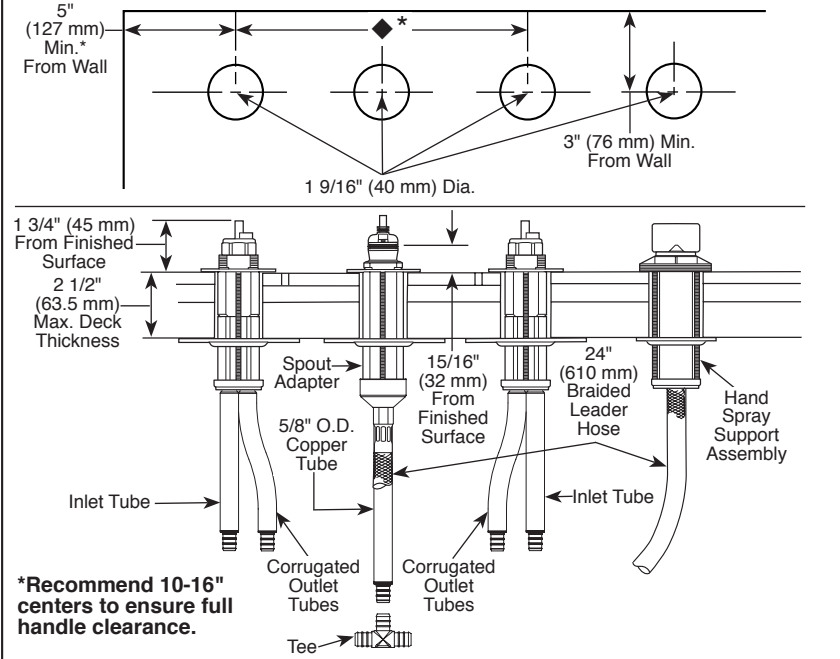

ROUGH-IN KIT, PEX

Submitted Model No.: _____

Specific Features: _____

Finished Deck (Standard) Installation

Rough Deck (Thick Tile) Installation

- Two Handle Diverter Roman Tub Rough-In Kit
- Flexible Deck or Ledge Mount
- Adjustable Rough-In for Thin or Thick Deck Installations
- Installed Before Mud and tile Applied in Thick Deck Situation
- Four Hole Installation
- PEX Tubing Installation Allows Flexible Handle Spacing
- Temperature and Volume Controlled with Handles
- Trim Kit Must Also be Ordered to Complete Installation

STANDARD SPECIFICATIONS

- Washerless
- Four hole installation
- R4707-MF uses PEX cold expansion type connections
- R4707-PX uses PEX crimp ring type connections
- Recommended minimum handle spacing is 10" (254 mm)
- Recommended maximum handle spacing is 16" (406 mm)
- 5/8" O.D. copper supply inlet and outlet tubes with integrated PEX fittings
- Flexible deck or ledge mount installation
- Solid fabricated brass end valves and spout body
- Control mechanism shall be of the rotating cylinder type with stainless steel plate and 180° rotation, with replaceable seats operating in stainless steel lined sockets
- Hot and cold stems are interchangeable
- Temperature and volume controlled with handles
- All operating parts shall be replaceable from the top
- ◆ **NOTE: Trim kit must also be ordered to complete installation. Refer to separate trim kit specifications to determine the best rough-in kit and handle spacing for your situation.**

COMPLIES WITH:

- ASME A112.18.1 / CSA B125.1

55 E. 111th Street, Indianapolis, Indiana 46280
350 South Edgeware Road, St. Thomas, ON N5P 4L1
© 2014 Masco Corporation of Indiana

Delta reserves the right (1) to make changes in specifications and materials, and (2) to change or discontinue models, both without notice or obligation. Dimensions are for reference only. See current full-line price book or www.deltafaucet.com for finish options and product availability.