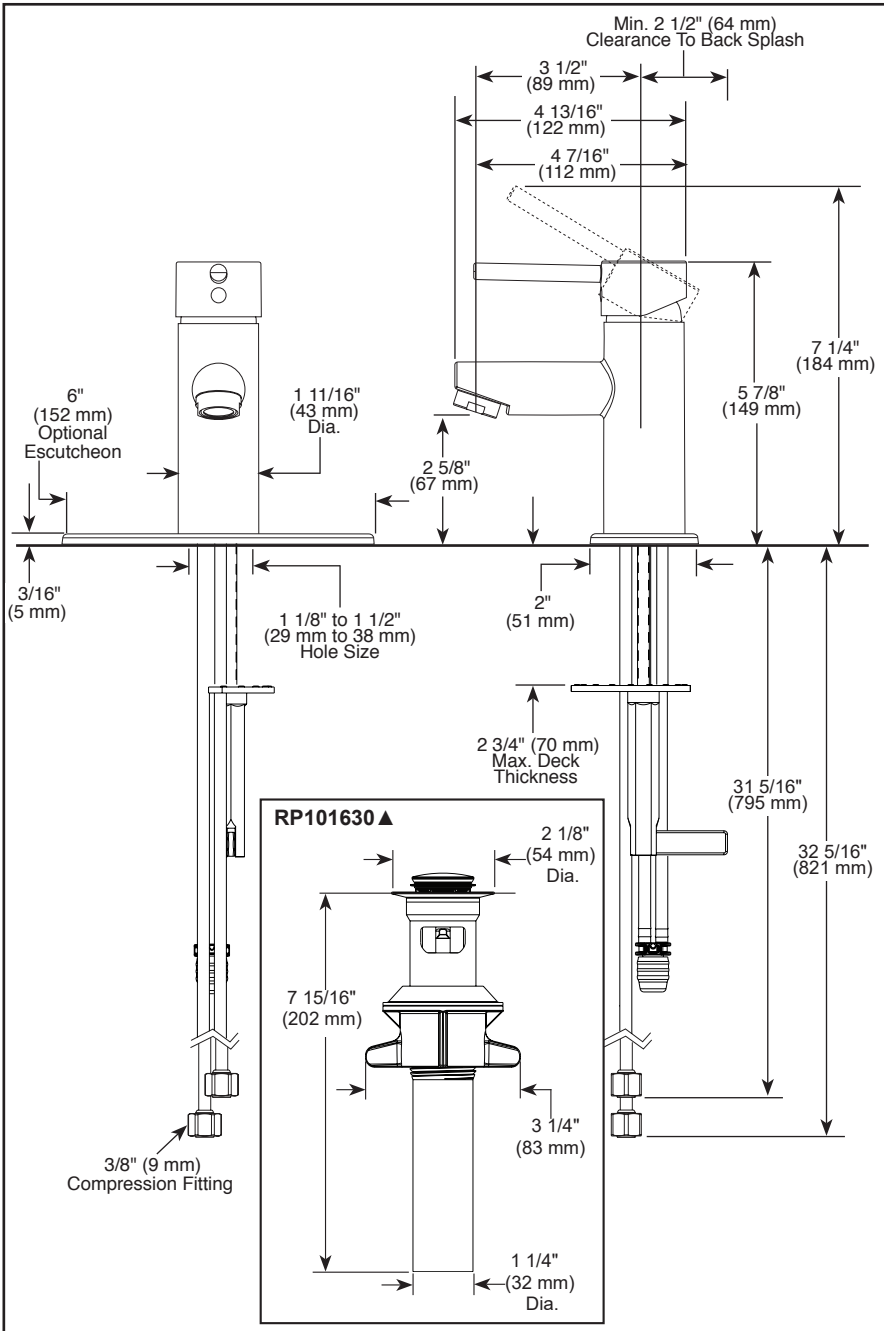

▲ Designate Proper Finish Suffix

COMPLIES WITH:

- ASME A112.18.1 / CSA B125.1
- ASME A112.18.2 / CSA B125.2
- Indicates compliance to ICC/ANSI A117.1
- EPA WaterSense® - Applies to 559LF-PP, 559LF-GPM-PP, 559LF-BLGPM-PP and 559LF-MPU-PP only

Delta reserves the right (1) to make changes in specifications and materials, and (2) to change or discontinue models, both without notice or obligation. Dimensions are for reference only. See current full-line price book or www.deltafaucet.com for finish options and product availability.

DSP-L-559LF-PP Rev. I

Delta Faucet Company

55 E. 11th Street, Indianapolis, IN 46280
350 South Edgeware Road, St. Thomas, ON N5P 4L1
© 2023 Delta Faucet Company