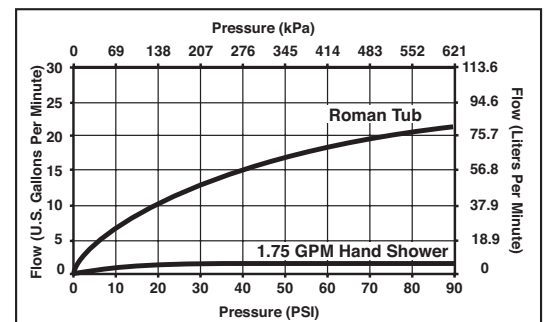

Delta reserves the right (1) to make changes in specifications and materials, and (2) to change or discontinue models, both without notice or obligation. Dimensions are for reference only. See current full-line price book or www.deltafaucet.com for finish options and product availability.