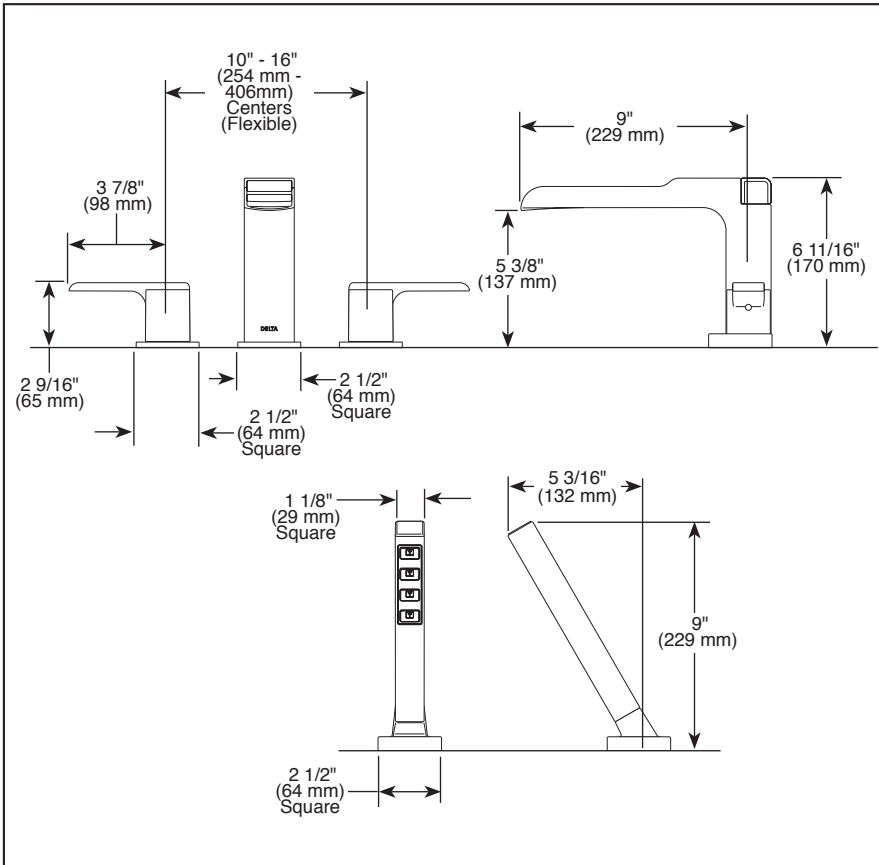

Submitted Model No.: _____
 Specific Features: _____

▲ Designate Proper Finish Suffix

◆ Your Delta Faucet hand shower incorporates a backflow protection system that has been tested to be in compliance with ASME A112.18.3, CSA B125.1 and ASME A112.18.1. It incorporates two certified check valves in series, which operate independently and are integral, non-serviceable parts of the wand assembly.

see what Delta can do™

ROMAN TUB/WHIRLPOOL FAUCET TRIM

- Ara™ Bath Collection
- Three Hole Installation (T2768 Series)
- Four Hole Installation (T4768 Series)
- Rough-In Kit Must Also be Ordered to Complete Installation (R4707 for four hole and R2707 for three hole)

STANDARD SPECIFICATIONS:

- Trim Only for two handle Roman Tub faucet for concealed mounting
- Temperature and volume controlled with handles
- Red/blue button covers on handle for hot/cold identification
- Rough-In kit must also be ordered to complete installation (R4707 for four hole and R2707 for three hole). There are separate specification sheets on each rough-in kit if more details are required.
- Handshower includes double check valves for backflow prevention (T4768)
- H₂Okinetic® Handshower water efficient flowrate of 1.75 gpm @ 80 psi, 6.6 L/min @ 550 kPa

COMPLETE VALVE COMPLIES WITH:

- ASME A112.18.1 / CSA B125.1 ◆
- ◆ Indicates compliance to ICC/ANSI A117.1 - Valve control only
- EPA WaterSense® - Applies to handshower only - 59567*

Delta reserves the right (1) to make changes in specifications and materials, and (2) to change or discontinue models, both without notice or obligation. Dimensions are for reference only. See current full-line price book or www.deltafaucet.com for finish options and product availability.