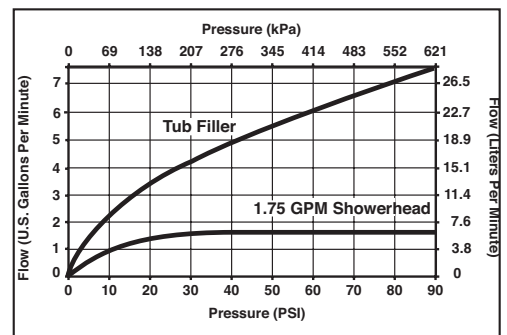

▲ Designate Proper Finish Suffix

Delta reserves the right (1) to make changes in specifications and materials, and (2) to change or discontinue models, both without notice or obligation. Dimensions are for reference only. See current full-line price book or www.deltafaucet.com for finish options and product availability.

Delta Faucet Company

55 E. 111th Street, Indianapolis, IN 46280
350 South Edgeware Road, St. Thomas, ON N5P 4L1
© 2017 Delta Faucet Company