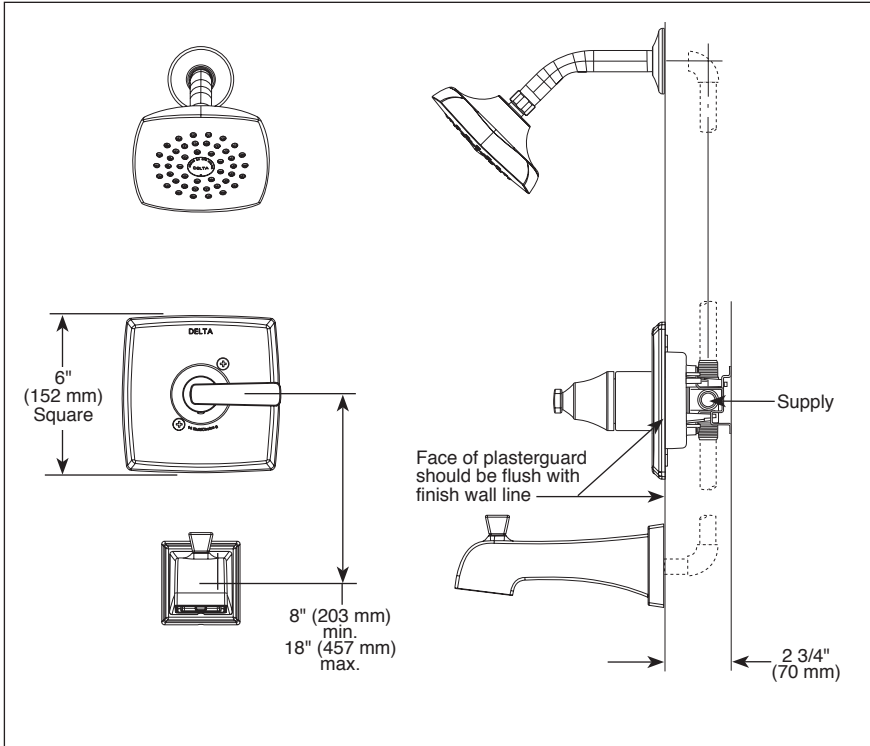

see what Delta can do™

TUB AND SHOWER FAUCET TRIM

Submitted Model No.: _____

Specific Features: _____

- Ashlyn® Bath Collection
- Valve Only (T14064)
- Tub Only (T14164)
- Shower Only (T14264 & T14264-LHD)
- Tub/Shower (T14464 & T14464-LHD)

FEATURES:

- Monitor® 14 Series pressure balanced bath mixing valve trim

STANDARD SPECIFICATIONS:

- Maintains a balanced pressure of hot and cold water even when a valve is turned on or off elsewhere in the system.
- For use with MultiChoice® Universal rough valve body. (R10000 Series)
- Back-to-back installation capability.
- Solid brass forged body.
- Temperature only controlled with handle.
- Field adjustable to limit handle rotation into hot water zone.
- 120° maximum handle rotation.
- All parts replaceable from the front of the valve.
- Red/blue pad print temperature indicators on handle.
- "-LHD" models indicate less showerhead.
- Stem extension kit RP77991 can be ordered to allow for an additional 1 3/4" wall thickness. RP77991 ships with chrome escutcheon screws. For special finishes also order RP12630 escutcheon screws in desired finish.

COMPLIES WITH:

- ASME A112.18.1 / CSA B125.1
- ASSE 1016
- ♿ Indicates compliance to ICC/ANSI A117.1 - Valve control only
- EPA WaterSense®

RP64859▲ Touch-Clean® Raincan Showerhead
1.75 GPM

RP77092▲ (Non Diverter)

RP77991 Available Extension Kit

RP77091▲ (Pull-Up Diverter)

▲ Designate Proper Finish Suffix

Delta reserves the right (1) to make changes in specifications and materials, and (2) to change or discontinue models, both without notice or obligation. Dimensions are for reference only. See current full-line price book or www.deltafaucet.com for finish options and product availability.