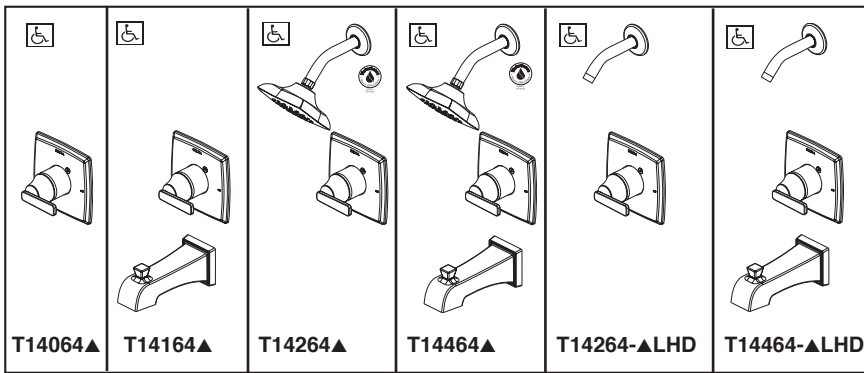

see what Delta can do™

TUB AND SHOWER FAUCET TRIM

Submitted Model No.: _____

Specific Features: _____

- Ashlyn® Bath Collection
- Valve Only (T14064)
- Tub Only (T14164)
- Shower Only (T14264 & T14264-LHD)
- Tub/Shower (T14464 & T14464-LHD)

FEATURES:

- Monitor® 14 Series pressure balanced bath mixing valve trim

STANDARD SPECIFICATIONS:

- Maintains a balanced pressure of hot and cold water even when a valve is turned on or off elsewhere in the system.
- For use with MultiChoice® Universal rough valve body. (R10000 Series)
- Back-to-back installation capability.
- Solid brass forged body.
- Temperature only controlled with handle.
- Field adjustable to limit handle rotation into hot water zone.
- 120° maximum handle rotation.
- All parts replaceable from the front of the valve.
- Red/blue pad print temperature indicators on handle.
- "-LHD" models indicate less showerhead.
- Stem extension kit RP77991 can be ordered to allow for an additional 1 3/4" wall thickness. RP77991 ships with chrome escutcheon screws. For special finishes also order RP12630 escutcheon screws in desired finish.

RP77991 Available Extension Kit

RP77091▲ (Pull-Up Diverter)

▲ Designate Proper Finish Suffix

Delta reserves the right (1) to make changes in specifications and materials, and (2) to change or discontinue models, both without notice or obligation. Dimensions are for reference only. See current full-line price book or www.deltafaucet.com for finish options and product availability.