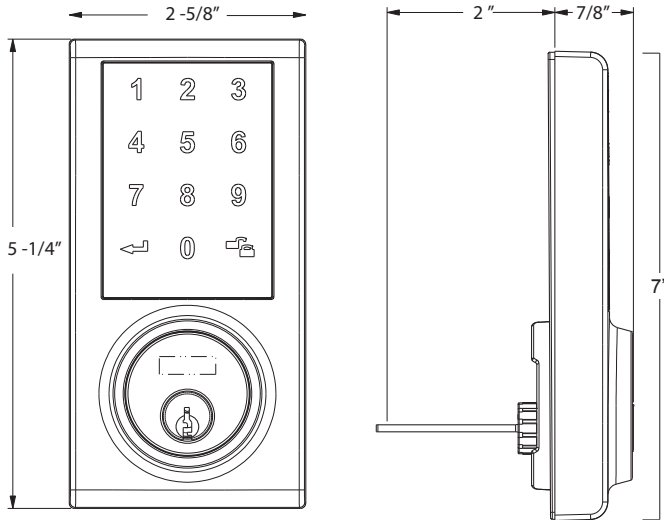

## DIGITAL TOUCHPAD DEADBOLT

### STANDARD SPECIFICATIONS

<b>Door Prep</b>	Cross bore: 2-1/8" Edge bore: 1" Latch face: 1" x 2-1/4"	<b>Dimensions</b>	Interior Unit: 5-1/4" x 2-5/8" x 7/8" (H x W x D) Exterior Unit: 7-7/19" x 2-7/8" x 1-1/16"
		<b>Door Thickness</b>	1-3/8" ~ 2" door
<b>Backset</b>	Fits 2-3/8" and 2-3/4", Adjustable	<b>Power</b>	6V (4 AA batteries required. Estimated battery life, 1-year)
<b>Strike</b>	9118R & 9117	<b>Warranty Period</b>	1 Year
<b>Throwbolt</b>	1" for maximum security	<b>Passcode</b>	Maximum of 6 Passcodes & 1 Master code supported
<b>Cylinder</b>	KW1 5-pin cylinder. Packed KD	<b>Entry Methods</b>	Touchscreen & Key

Model	Function	WT/CTN	CTN QTY		US15 Satin Nickel	US26 Bright Chrome	US12P Tuscany Bronze
KP300	Electronic Deadbolt	32 Lbs	12 Pcs	Item No.	301671	301676	301677