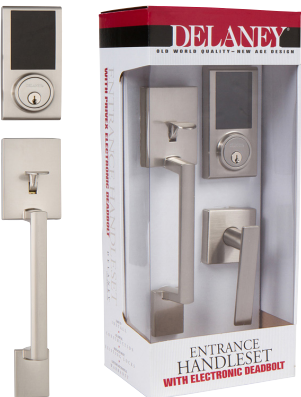

AVINO HANDLESET WITH KP300 ELECTRONIC DEADBOLT

Model	Function	WT/CTN	CTN QTY		US15 Satin Nickel	US26 Bright Chrome	US12P Tuscany Bronze
430-AV/KI (KIRA Int.)	Single Cylinder w/ Electronic Deadbolt	27 Lbs	4 Pcs	Item No.	D43201K	D43206K	D43207K
430-AV/VI (VIDA Int)	Single Cylinder w/ Electronic Deadbolt	27 Lbs	4 Pcs	Item No.	D43201V	D43206V	D43207V